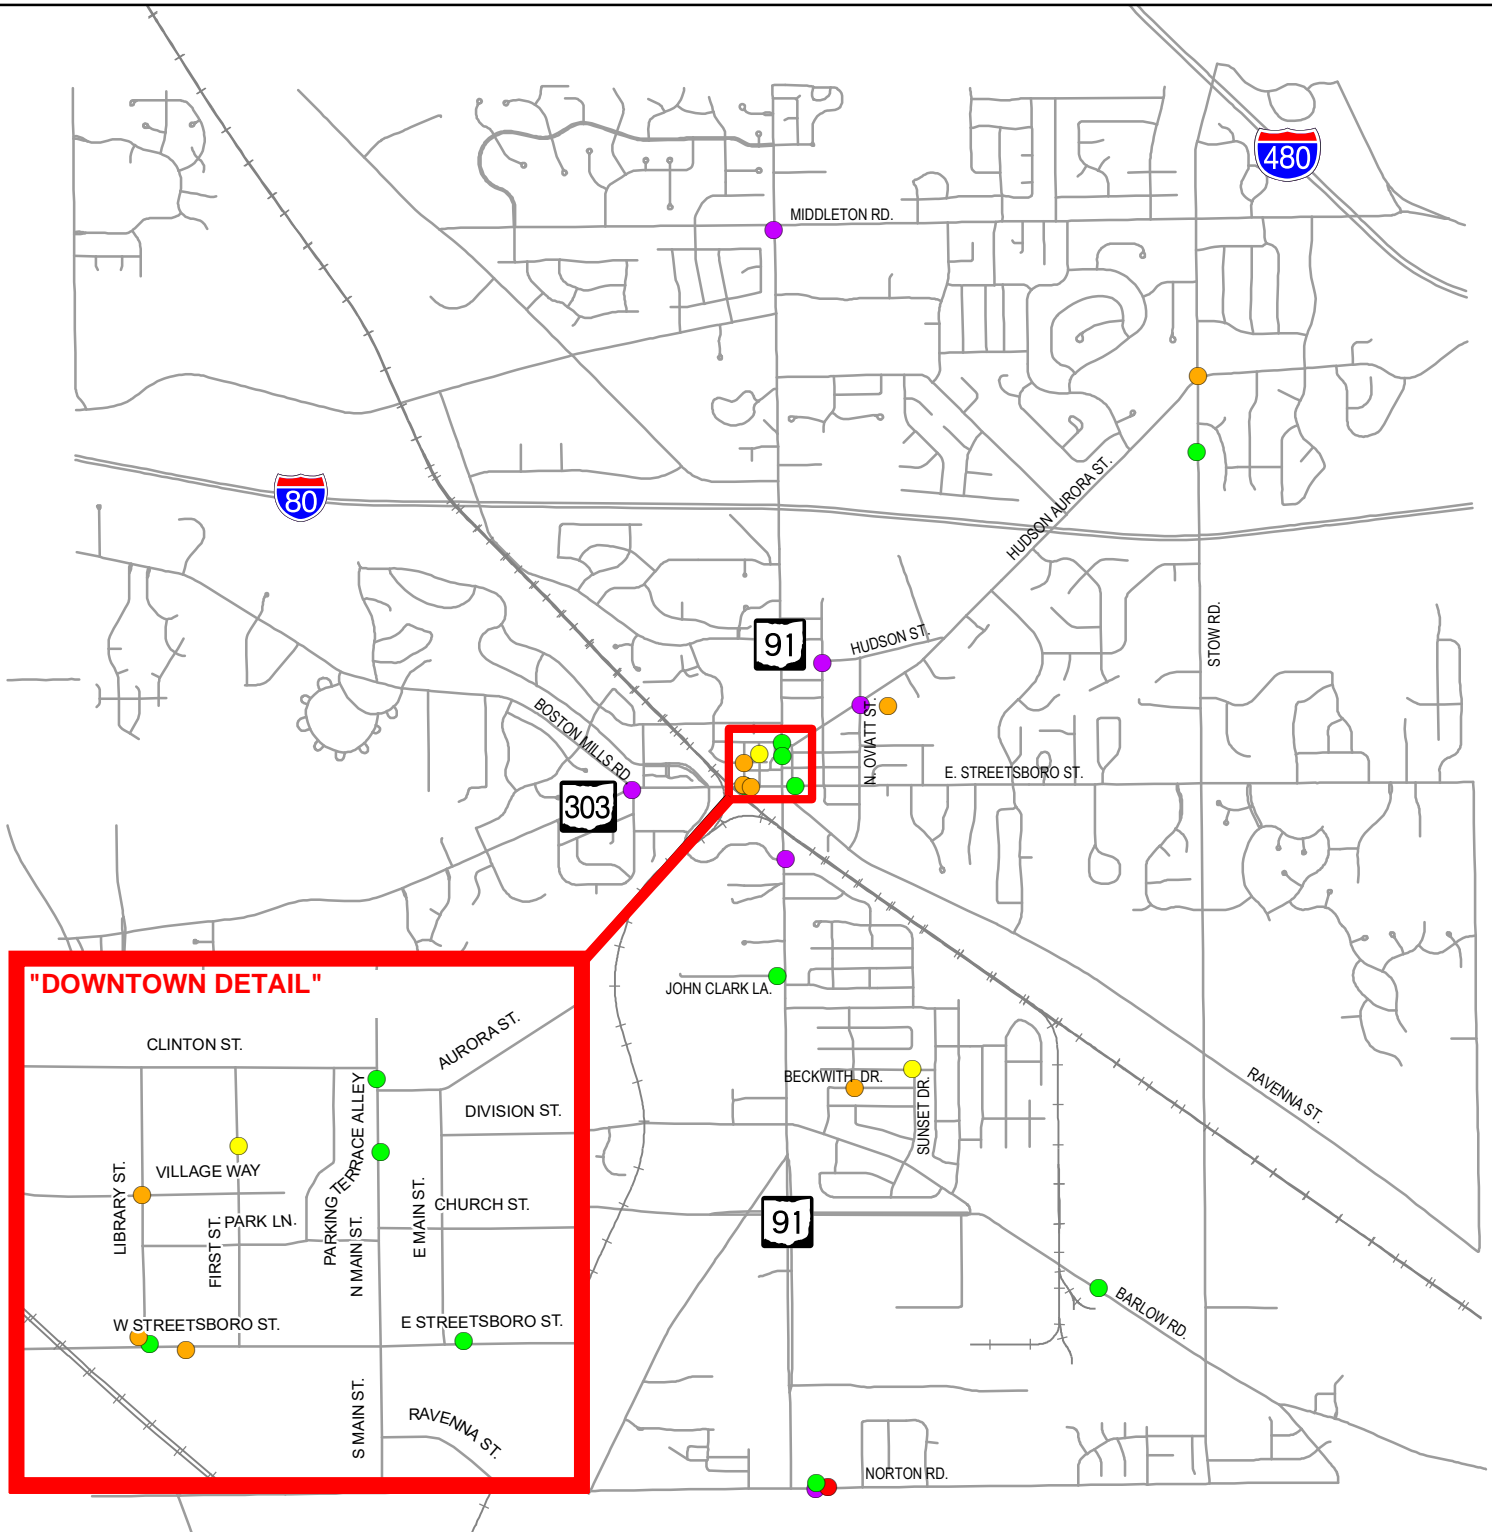

Pedestrian Related Crashes 2016-2020