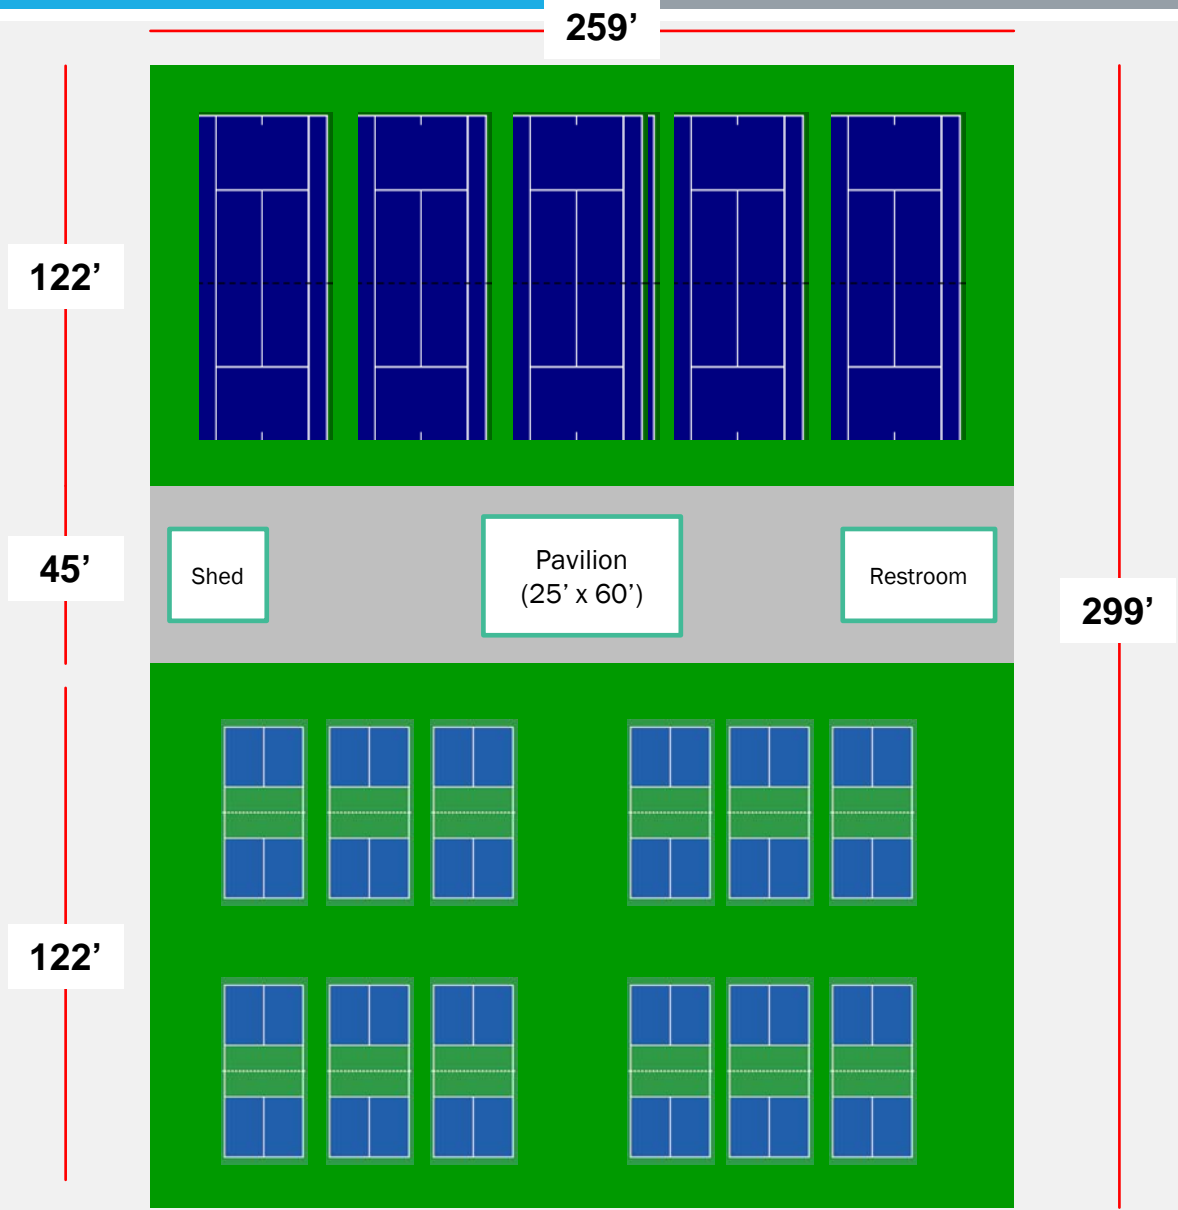

PROPOSED RACQUET SPORTS FACILITY

- Hudson would have the best public outdoor racquet sports facility in the region
- 5 tennis courts to support Middle School team and tournaments
- 12 dedicated pickle ball courts would be a destination facility in the region
- Equipped with a pavilion, tables, restrooms, and storage
- All courts lighted for play in the evening
- A backboard for tennis training
- Bleachers for spectators