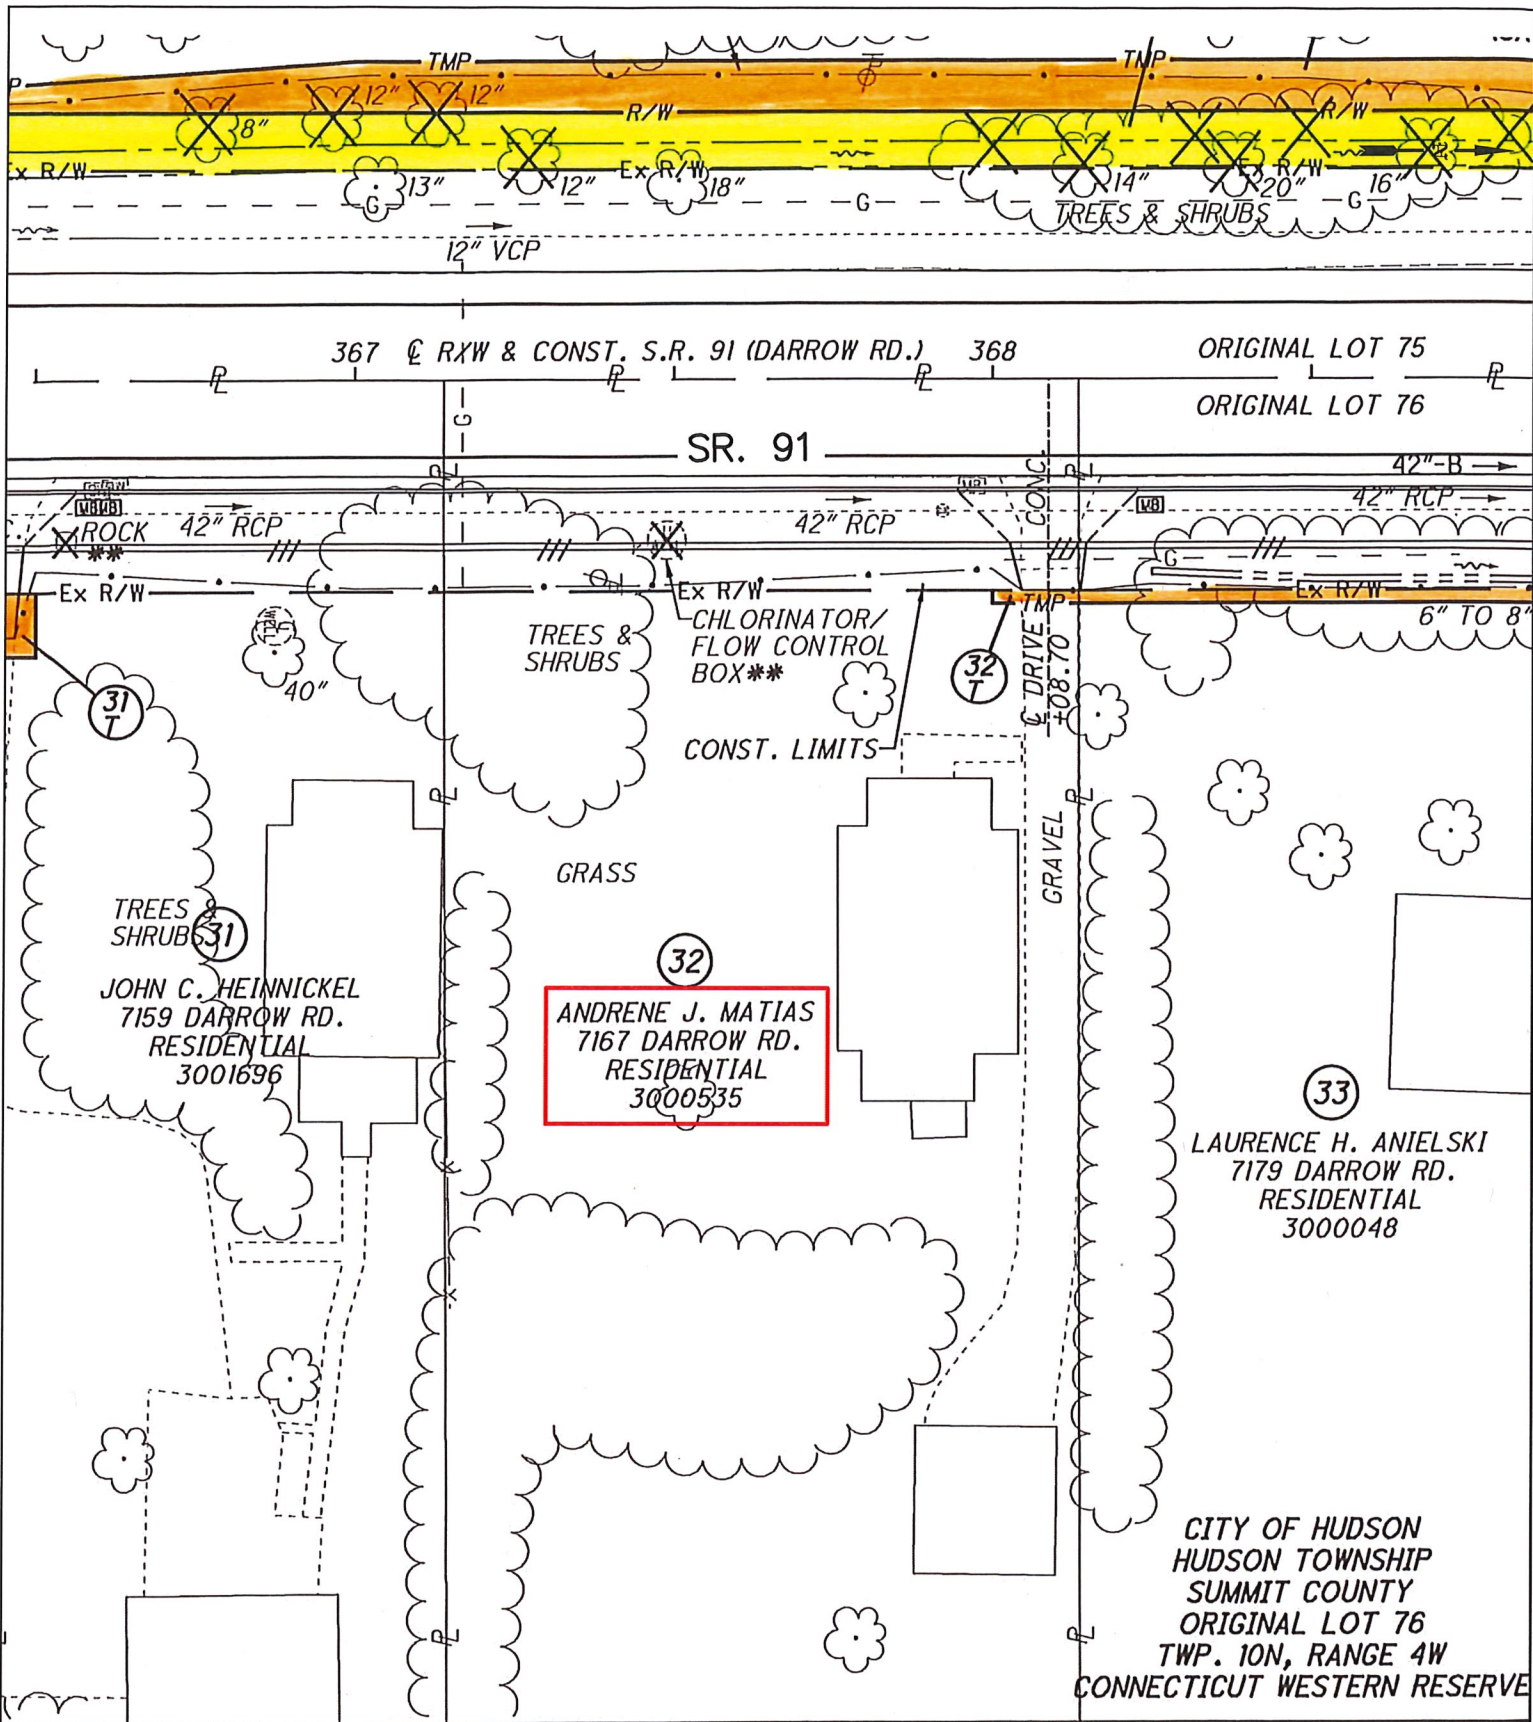

Exhibit A

115 Executive Parkway, Suite 400  
Hudson, Ohio 44236  
(330) 342-1770

7167 DARROW RD.

=TEMPORARY R/W

=PERMANENT R/W

SR. 91 NORTH TURN LANES  
(PID 93822)

Drawn:	Checked:	Date:
Scale:	Drawing No:	