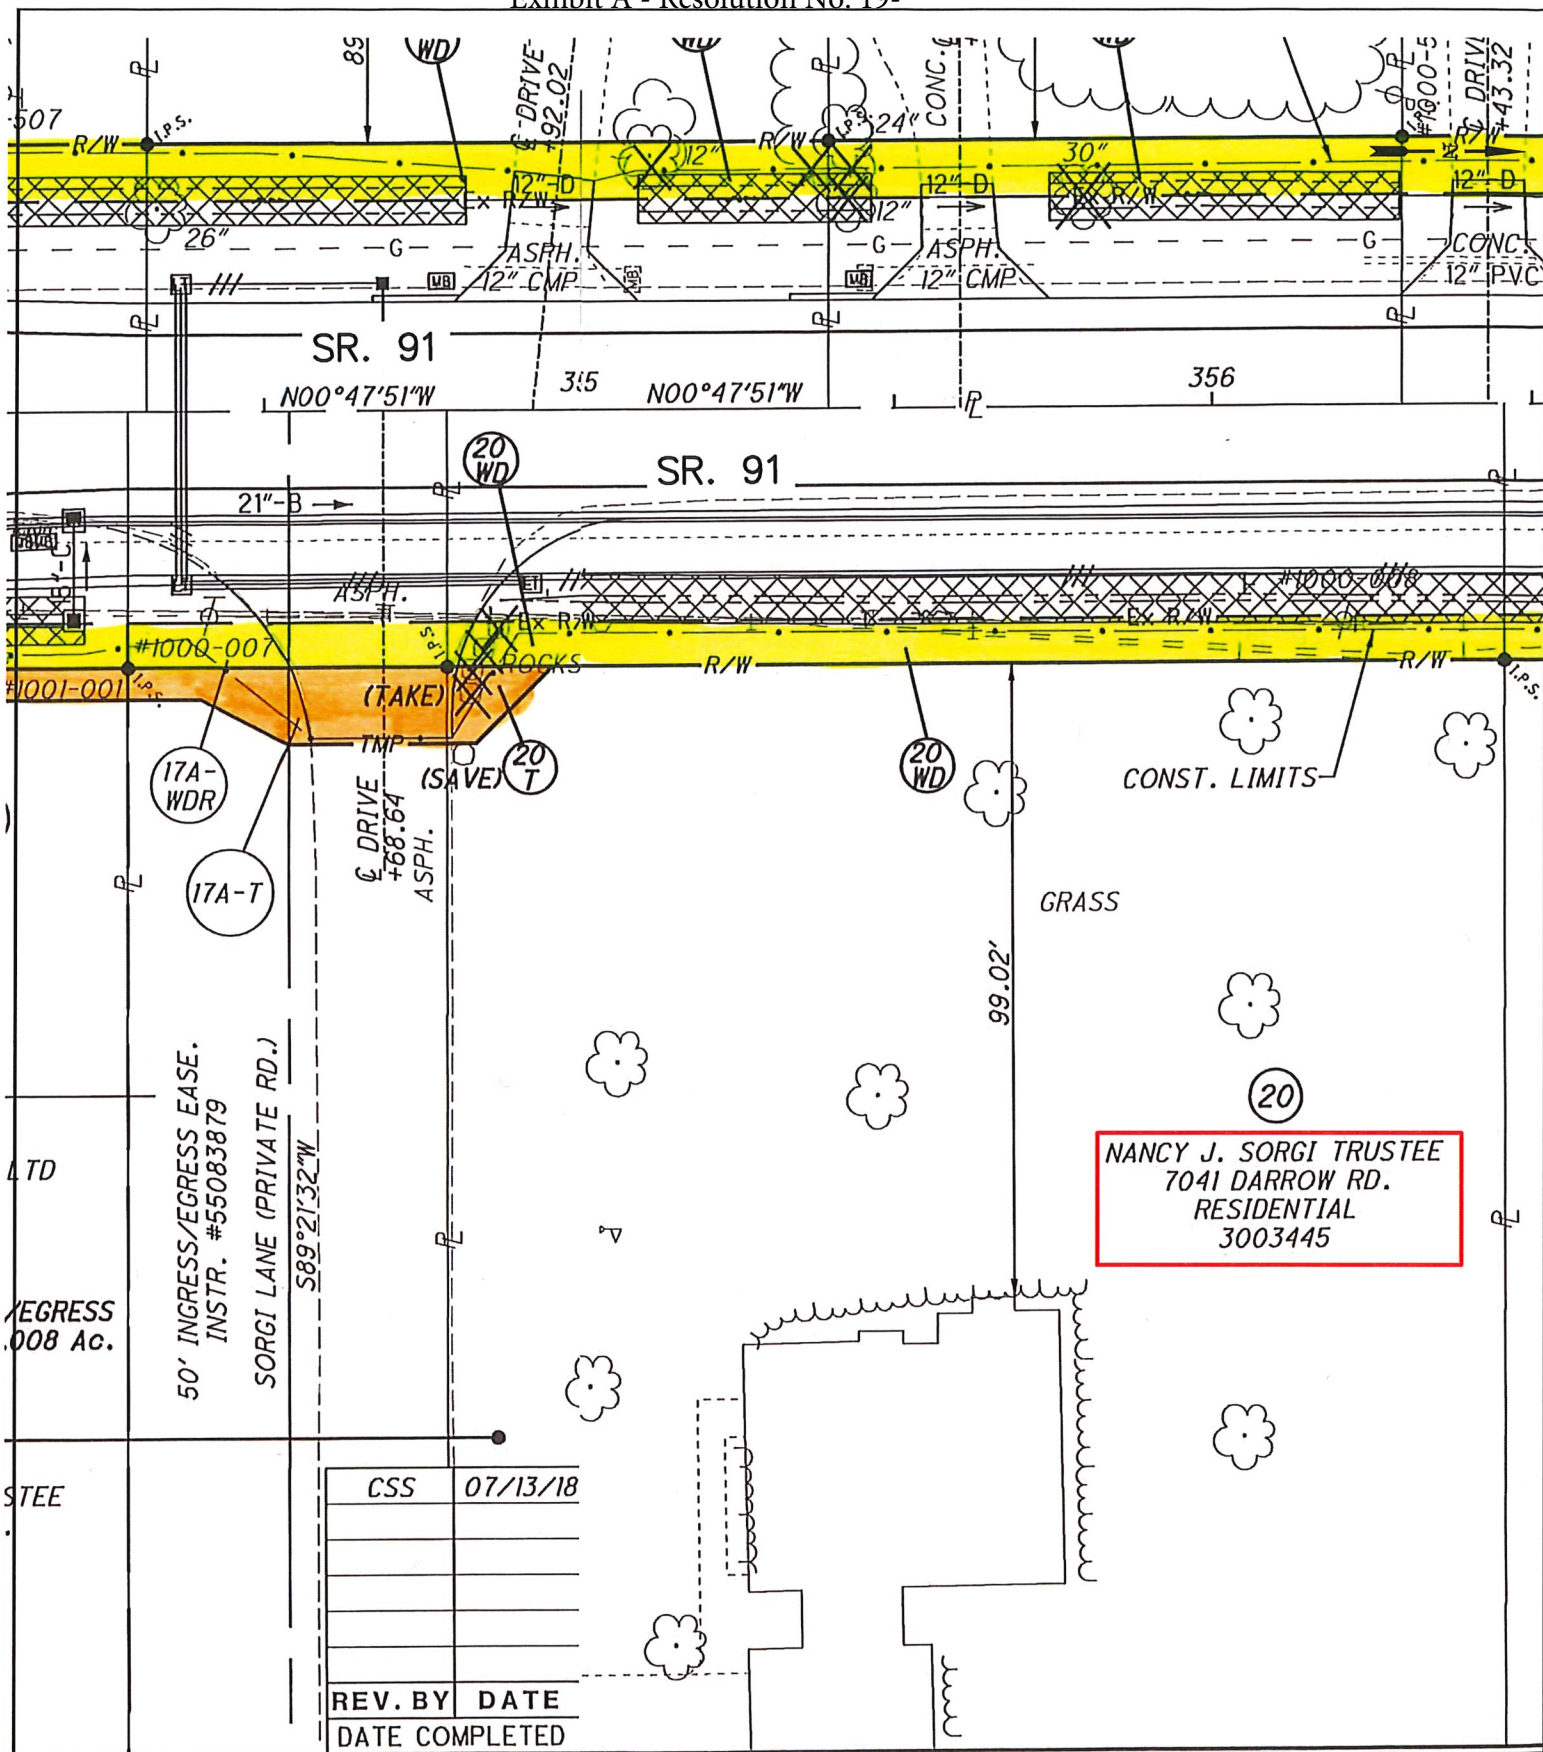

115 Executive Parkway, Suite 400  
 Hudson, Ohio 44236  
 (330) 342-1770

**1895 SORGI LANE.**

=TEMPORARY R/W

=PERMANENT R/W

**SR. 91 NORTH TURN LANES  
 (PID 93822)**

Drawn:	Checked:	Date:
Scale:	Drawing No:	

115 Executive Parkway, Suite 400  
 Hudson, Ohio 44236  
 (330) 342-1770

7041 DARROW RD.

- =TEMPORARY R/W
- =PERMANENT R/W

SR. 91 NORTH TURN LANES  
 (PID 93822)

Drawn:	Checked:	Date:
Scale:	Drawing No:	