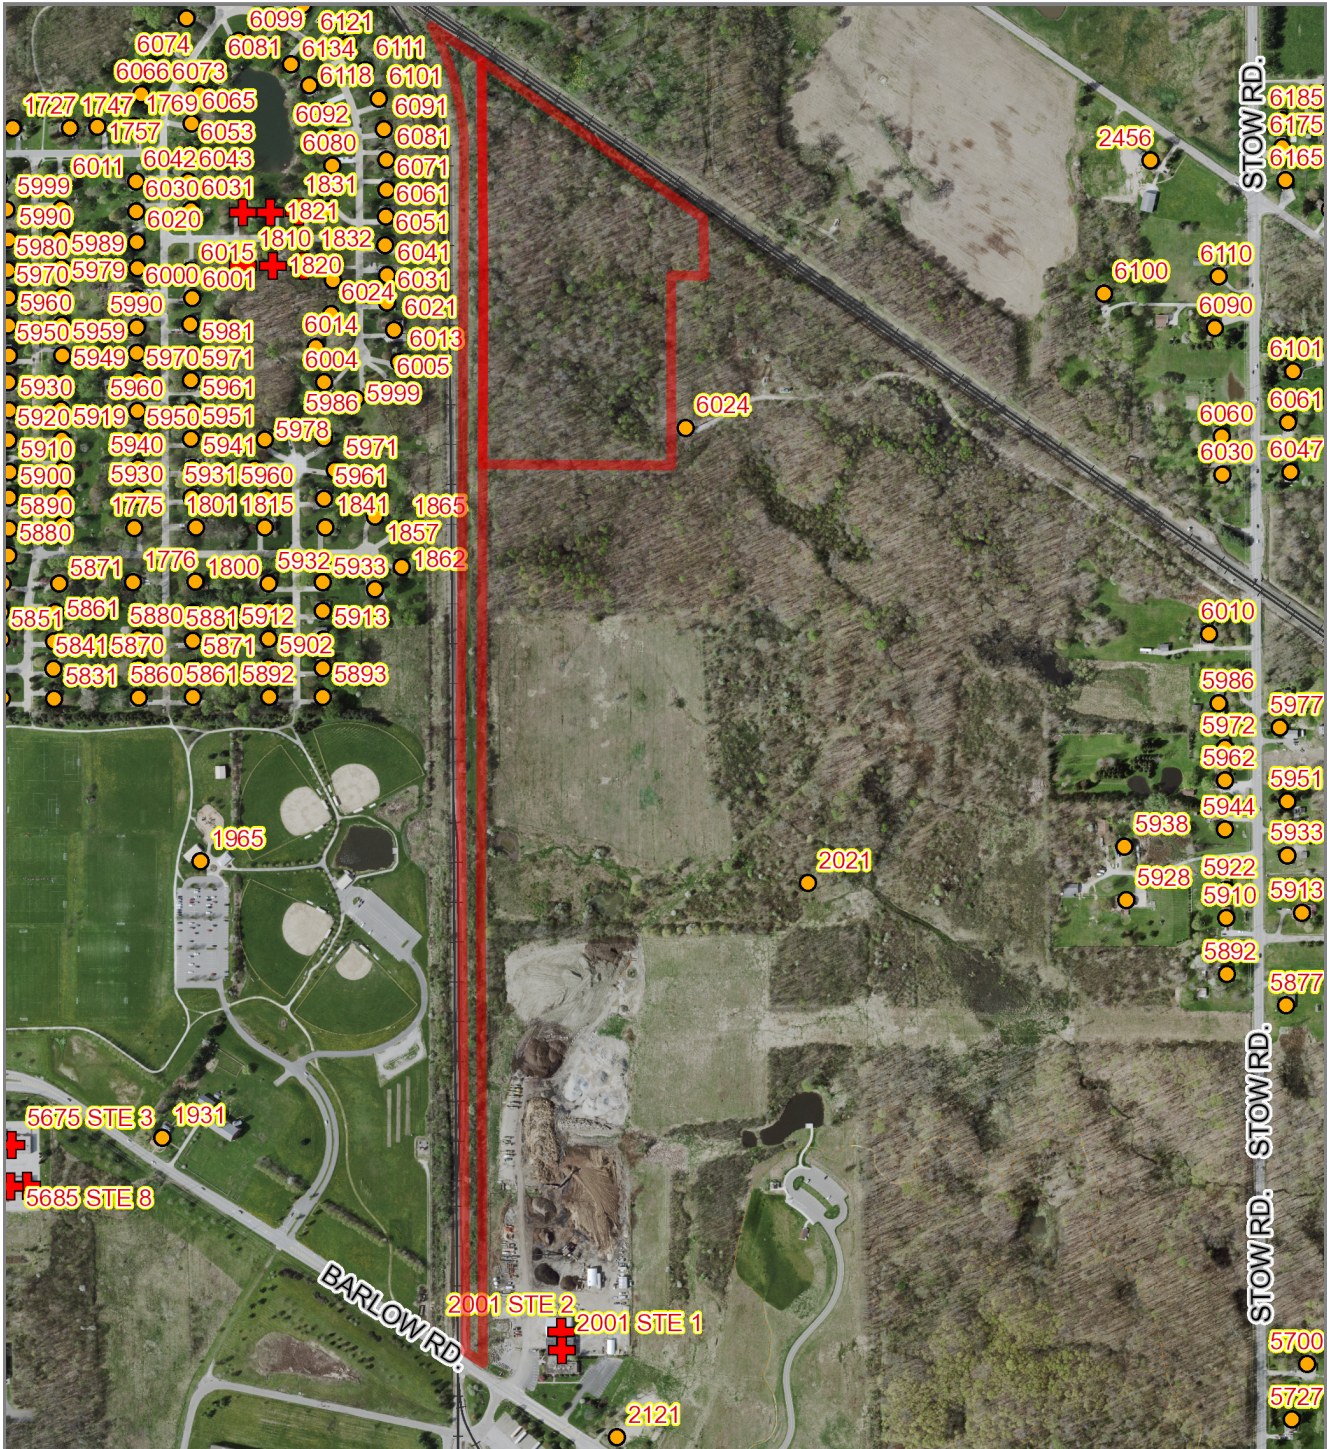

Hudson, OH

1 Brown Farms One LLC STOW RD	2 Brown Farms One LLC YELLOW LAKE RD
----------------------------------	---

 *Disclaimer: Map and parcel data are believed to be accurate, but accuracy is not guaranteed. This is not a legal document and should not be substituted for a title search, appraisal, survey, or for zoning verification.*

Map Scale
1 inch = 667 feet
2/14/2020