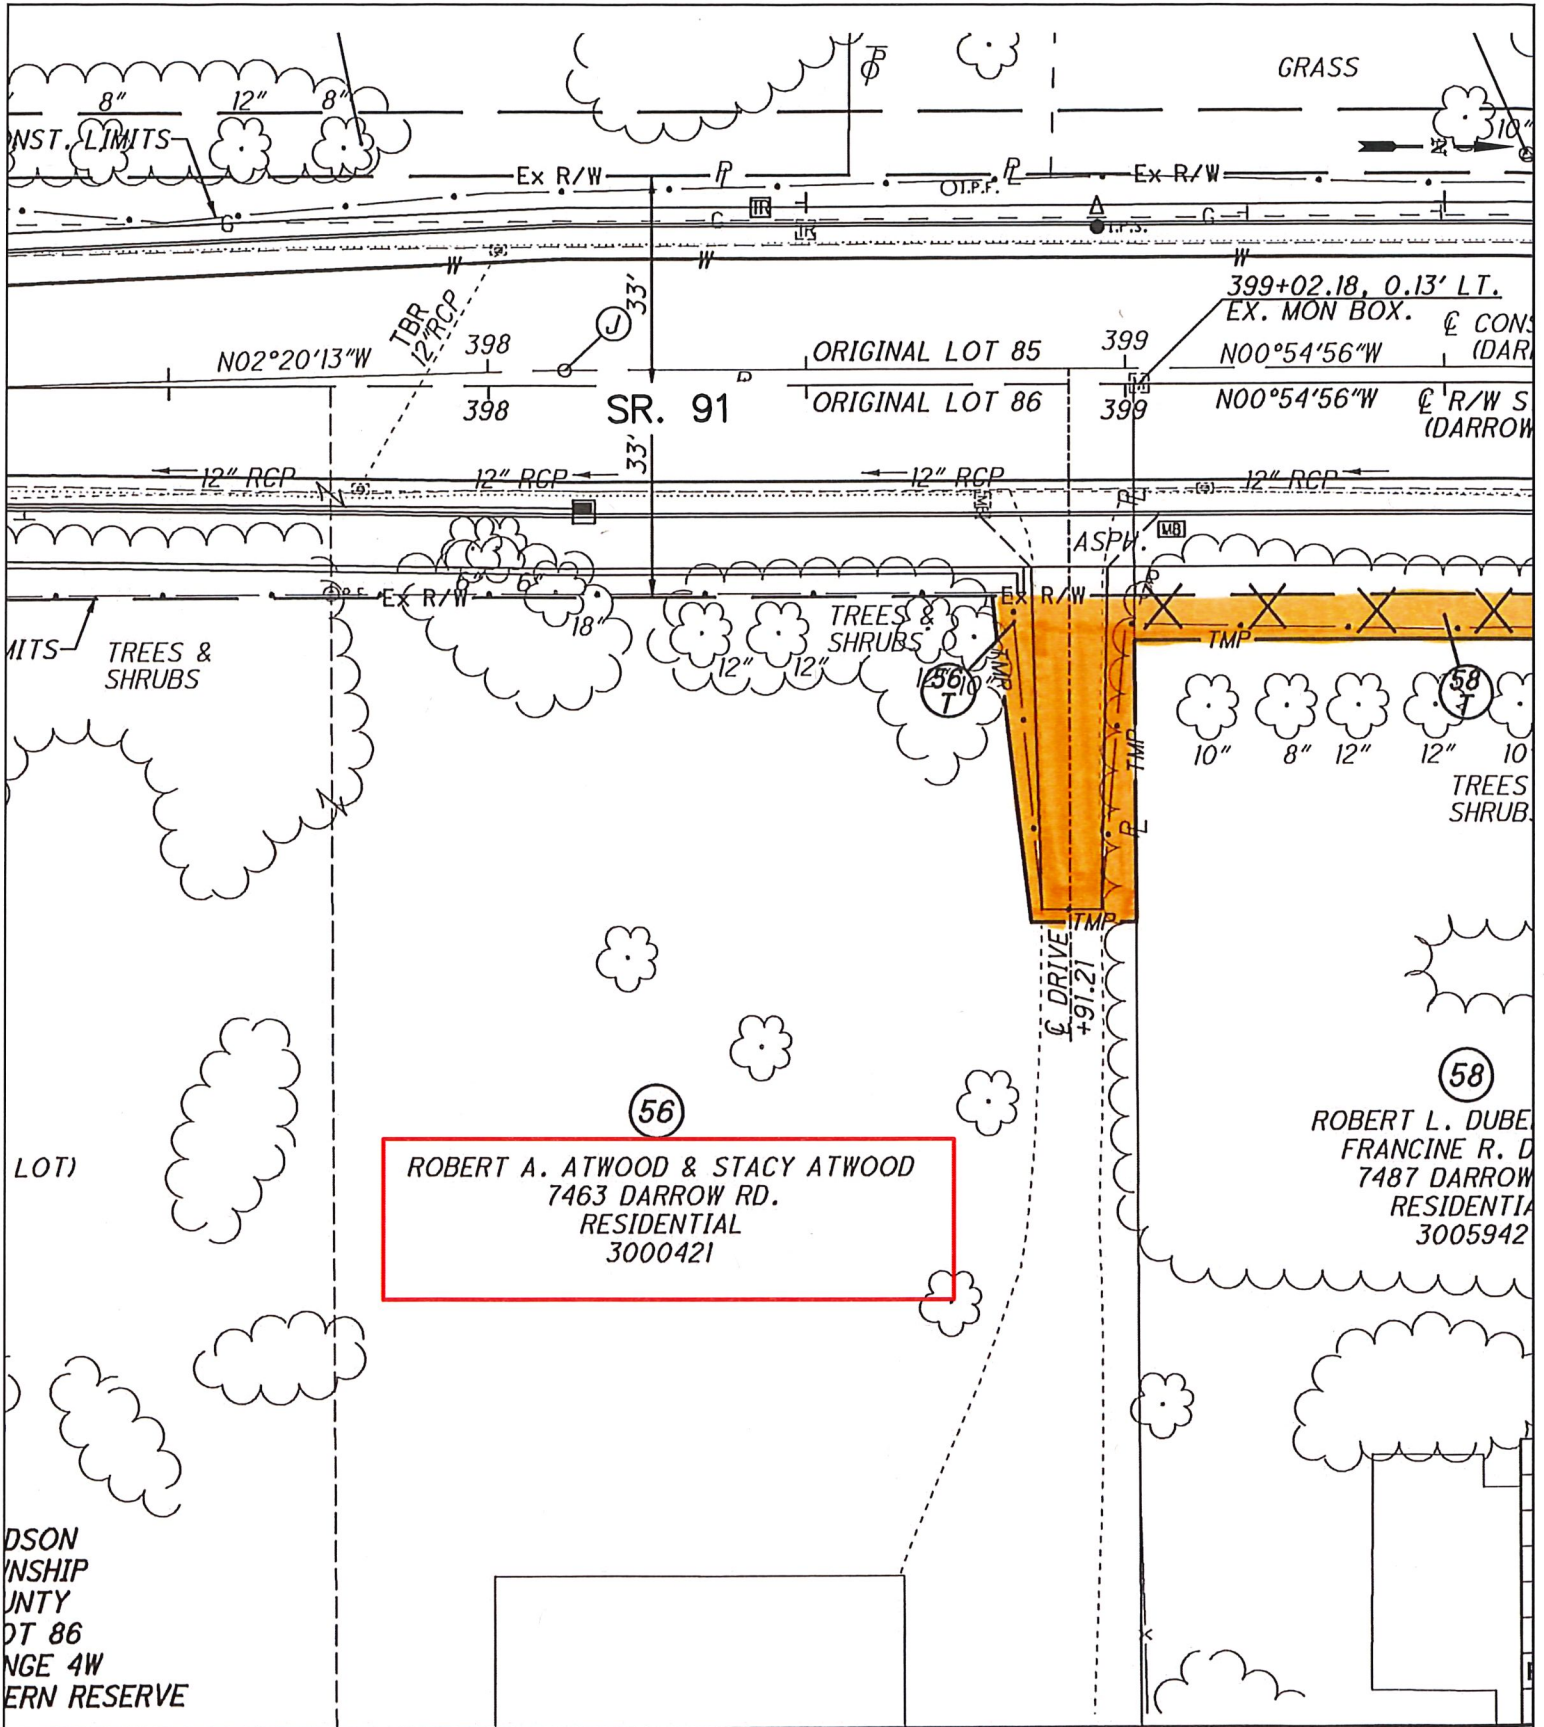

115 Executive Parkway, Suite 400
Hudson, Ohio 44236
(330) 342-1770

7179 DARROW RD.

=TEMPORARY R/W

=PERMANENT R/W

**SR. 91 NORTH TURN LANES
(PID 93822)**

Drawn:	Checked:	Date:
Scale:	Drawing No:	

115 Executive Parkway, Suite 400
 Hudson, Ohio 44236
 (330) 342-1770

7441 DARROW RD.

- =TEMPORARY R/W
- =PERMANENT R/W

**SR. 91 NORTH TURN LANES
 (PID 93822)**

Drawn:	Checked:	Date:
Scale:	Drawing No:	

115 Executive Parkway, Suite 400
Hudson, Ohio 44236
(330) 342-1770

7463 DARROW RD.

=TEMPORARY R/W

=PERMANENT R/W

SR. 91 NORTH TURN LANES
(PID 93822)

Drawn:	Checked:	Date:
Scale:	Drawing No:	