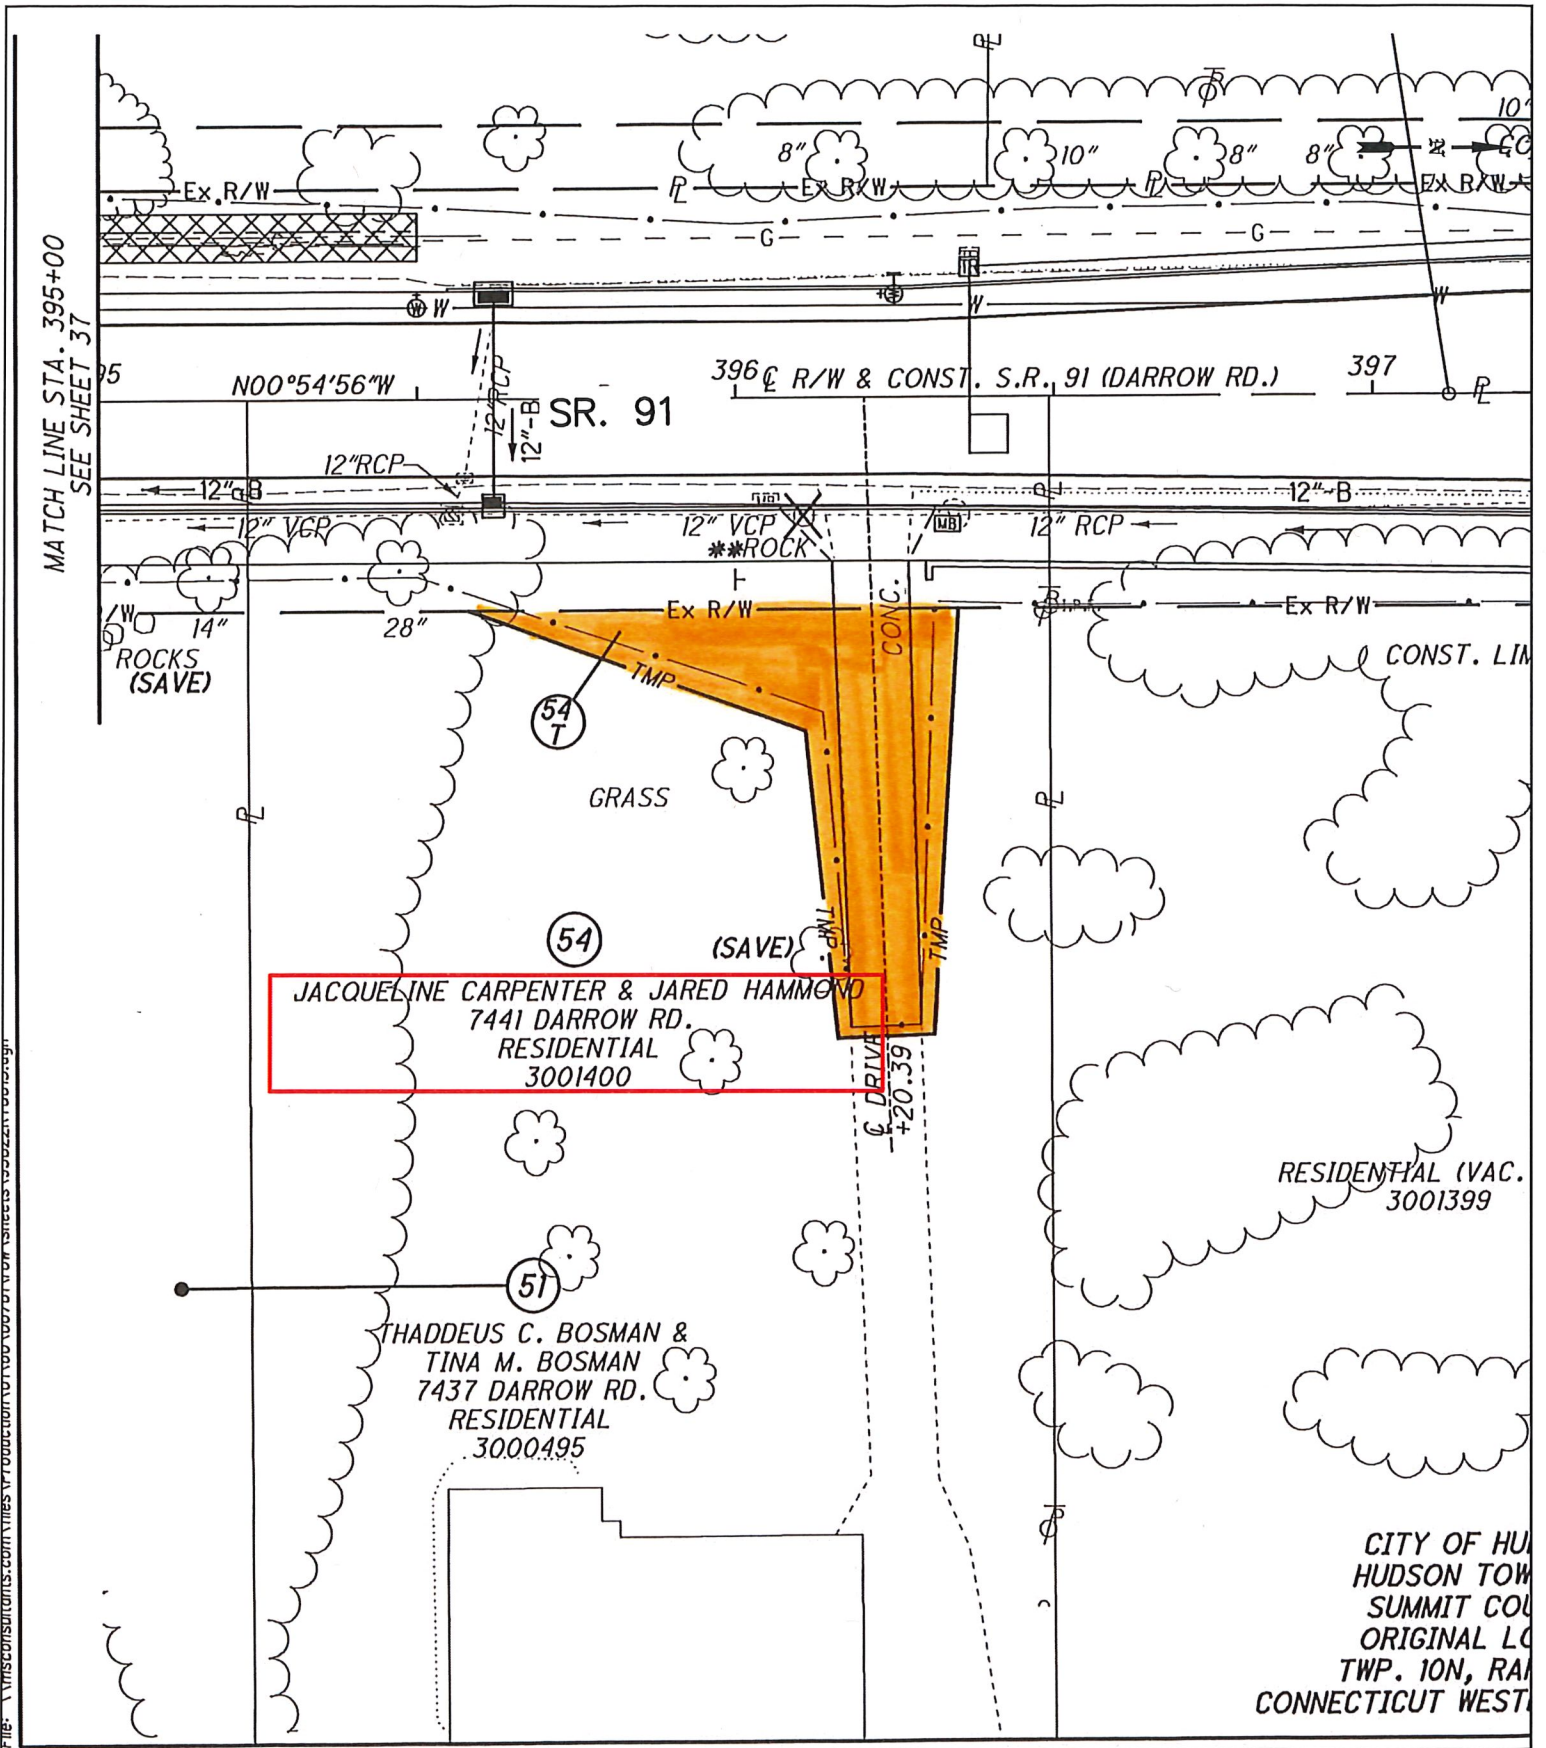

115 Executive Parkway, Suite 400
Hudson, Ohio 44236
(330) 342-1770

7179 DARROW RD.

=TEMPORARY R/W

=PERMANENT R/W

**SR. 91 NORTH TURN LANES
(PID 93822)**

Drawn:	Checked:	Date:
Scale:	Drawing No:	

115 Executive Parkway, Suite 400
 Hudson, Ohio 44236
 (330) 342-1770

7441 DARROW RD.

- =TEMPORARY R/W
- =PERMANENT R/W

**SR. 91 NORTH TURN LANES
 (PID 93822)**

Drawn:	Checked:	Date:
Scale:	Drawing No:	

115 Executive Parkway, Suite 400
Hudson, Ohio 44236
(330) 342-1770

7463 DARROW RD.

=TEMPORARY R/W

=PERMANENT R/W

SR. 91 NORTH TURN LANES
(PID 93822)

Drawn:	Checked:	Date:
Scale:	Drawing No:	