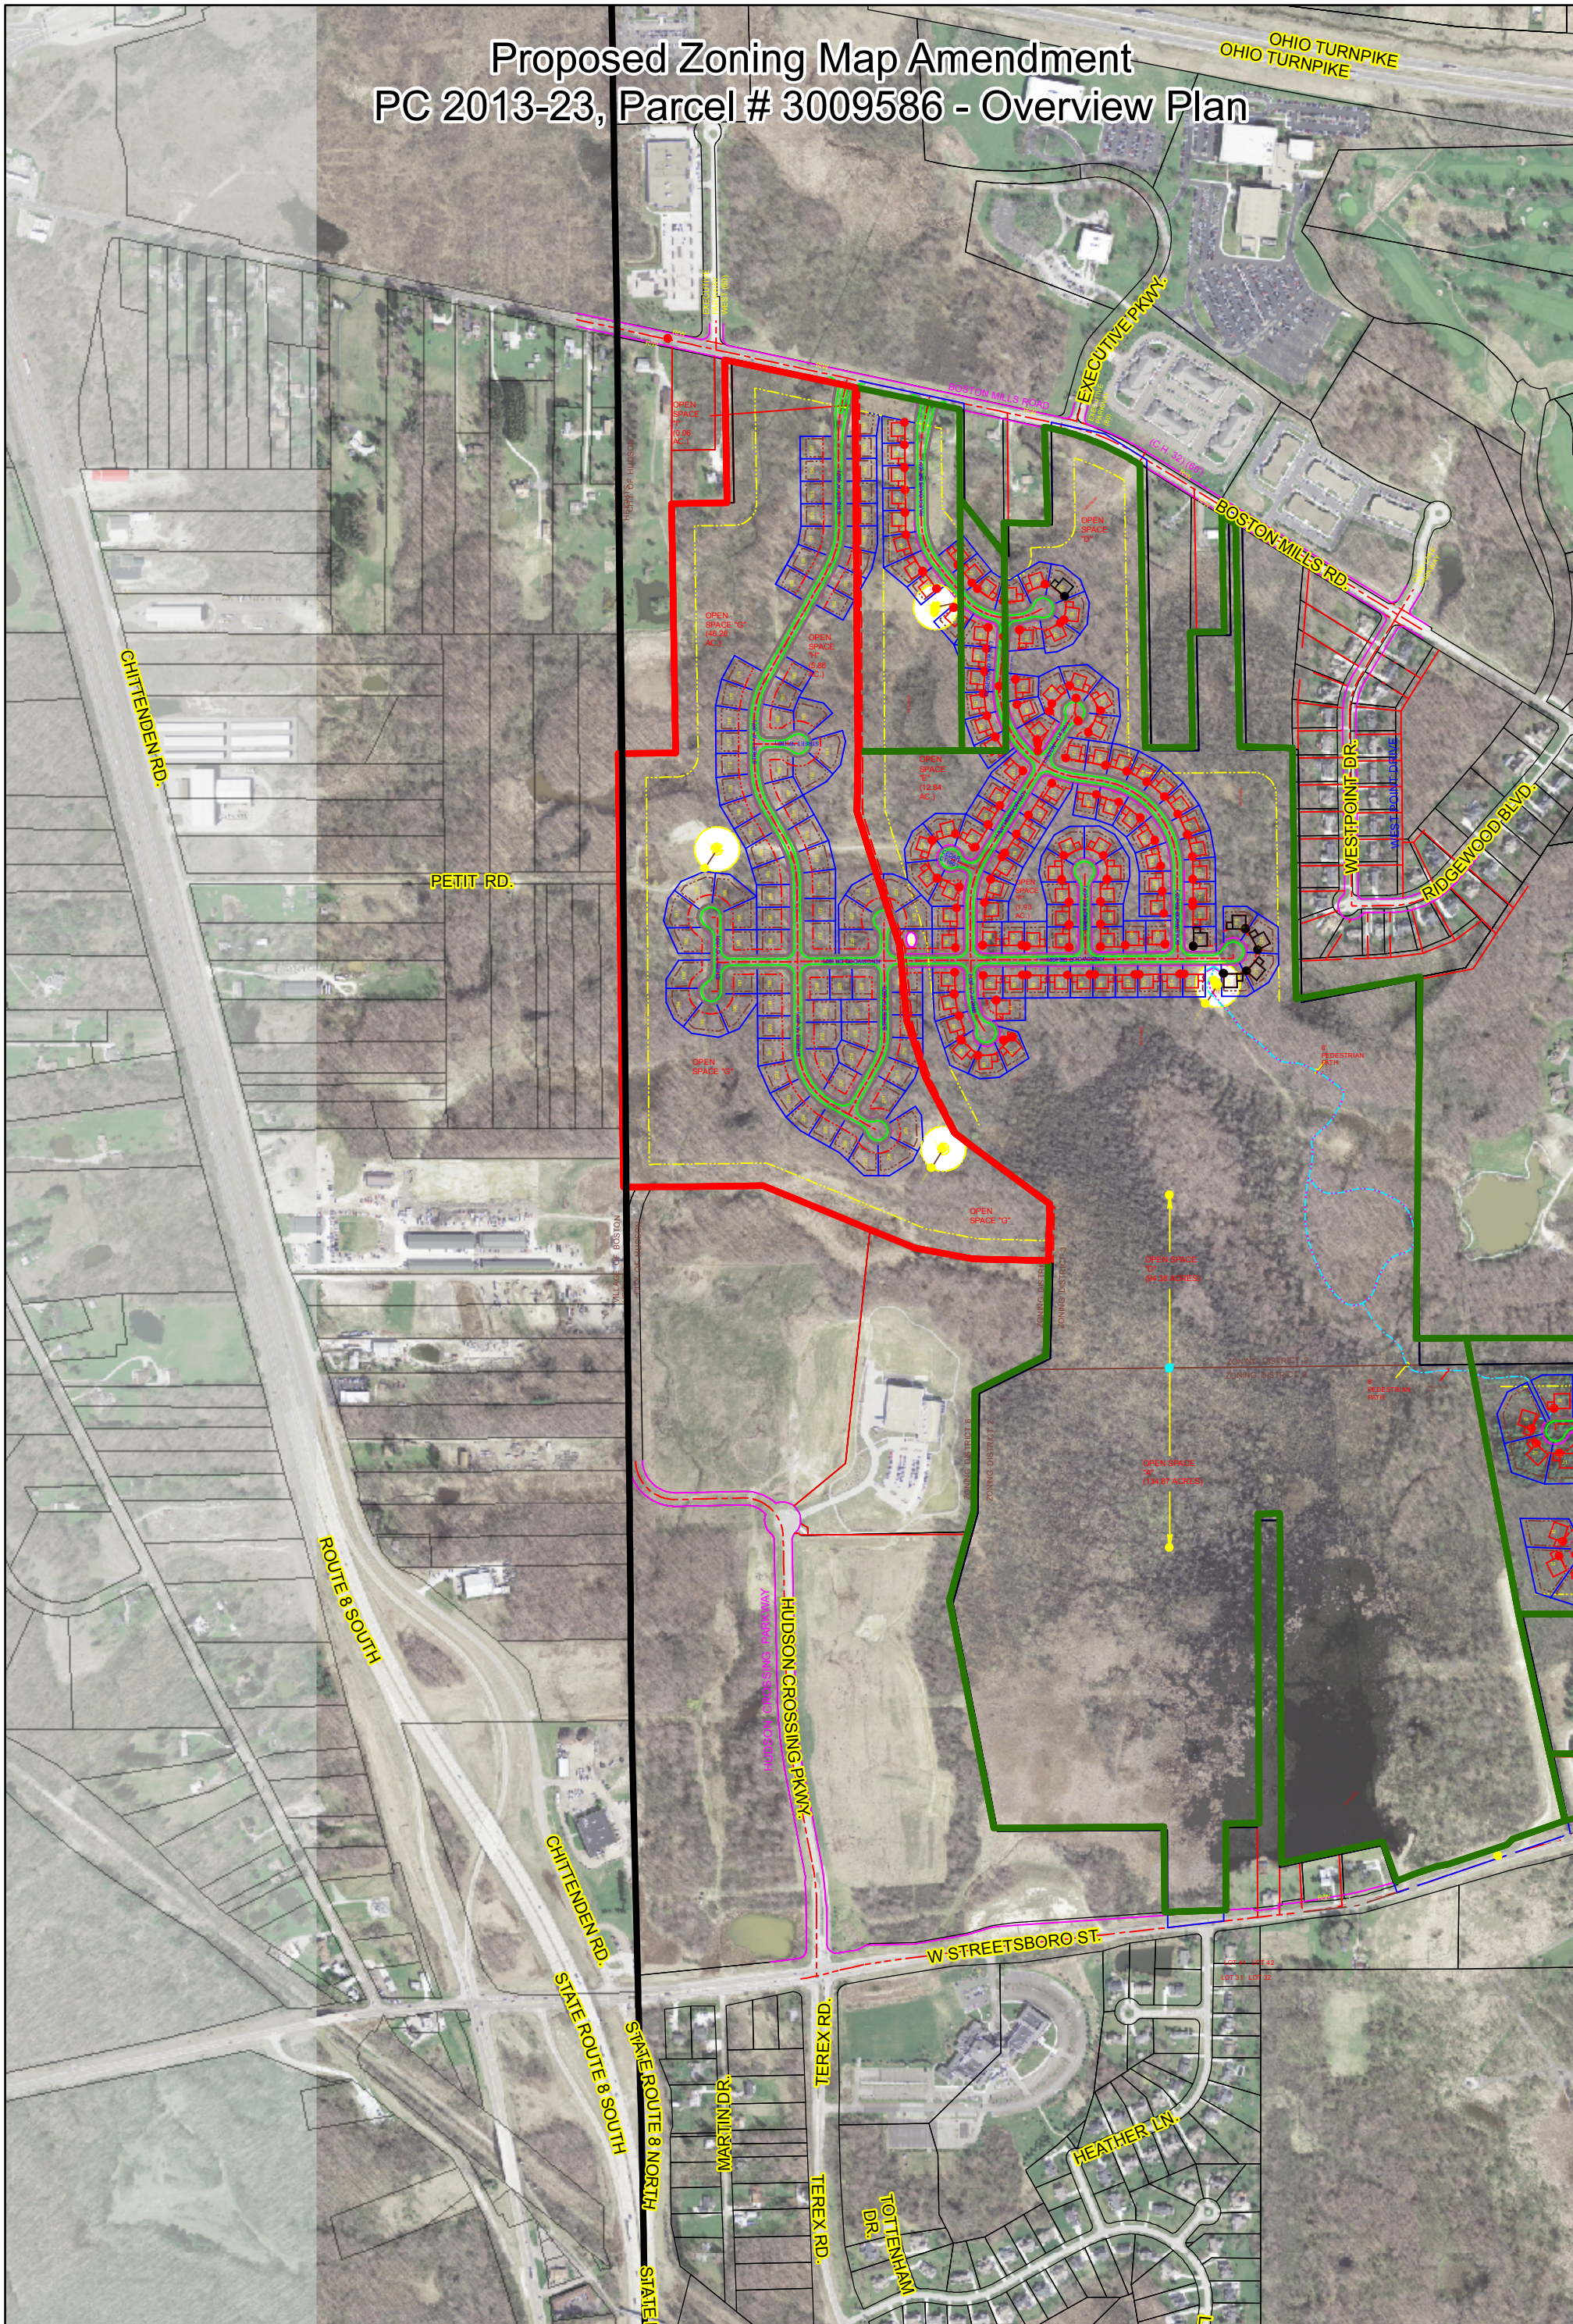

Proposed Zoning Map Amendment PC 2013-23, Parcel # 3009586 - Overview Plan

- City Limits
- Target Parcel
- River Oaks Parcel
- Parcels

DISCLAIMER:
All data on this map were created for the City of Hudson to assist City Departments in management and planning activities. The suitability of this map for any other use is not guaranteed and the user assumes all risk for such uses. The City of Hudson, Ohio, assumes no legal responsibility for the information on this map. Users noting errors or omissions are encouraged to contact the City of Hudson Geographic Information Services at 330-342-9541.