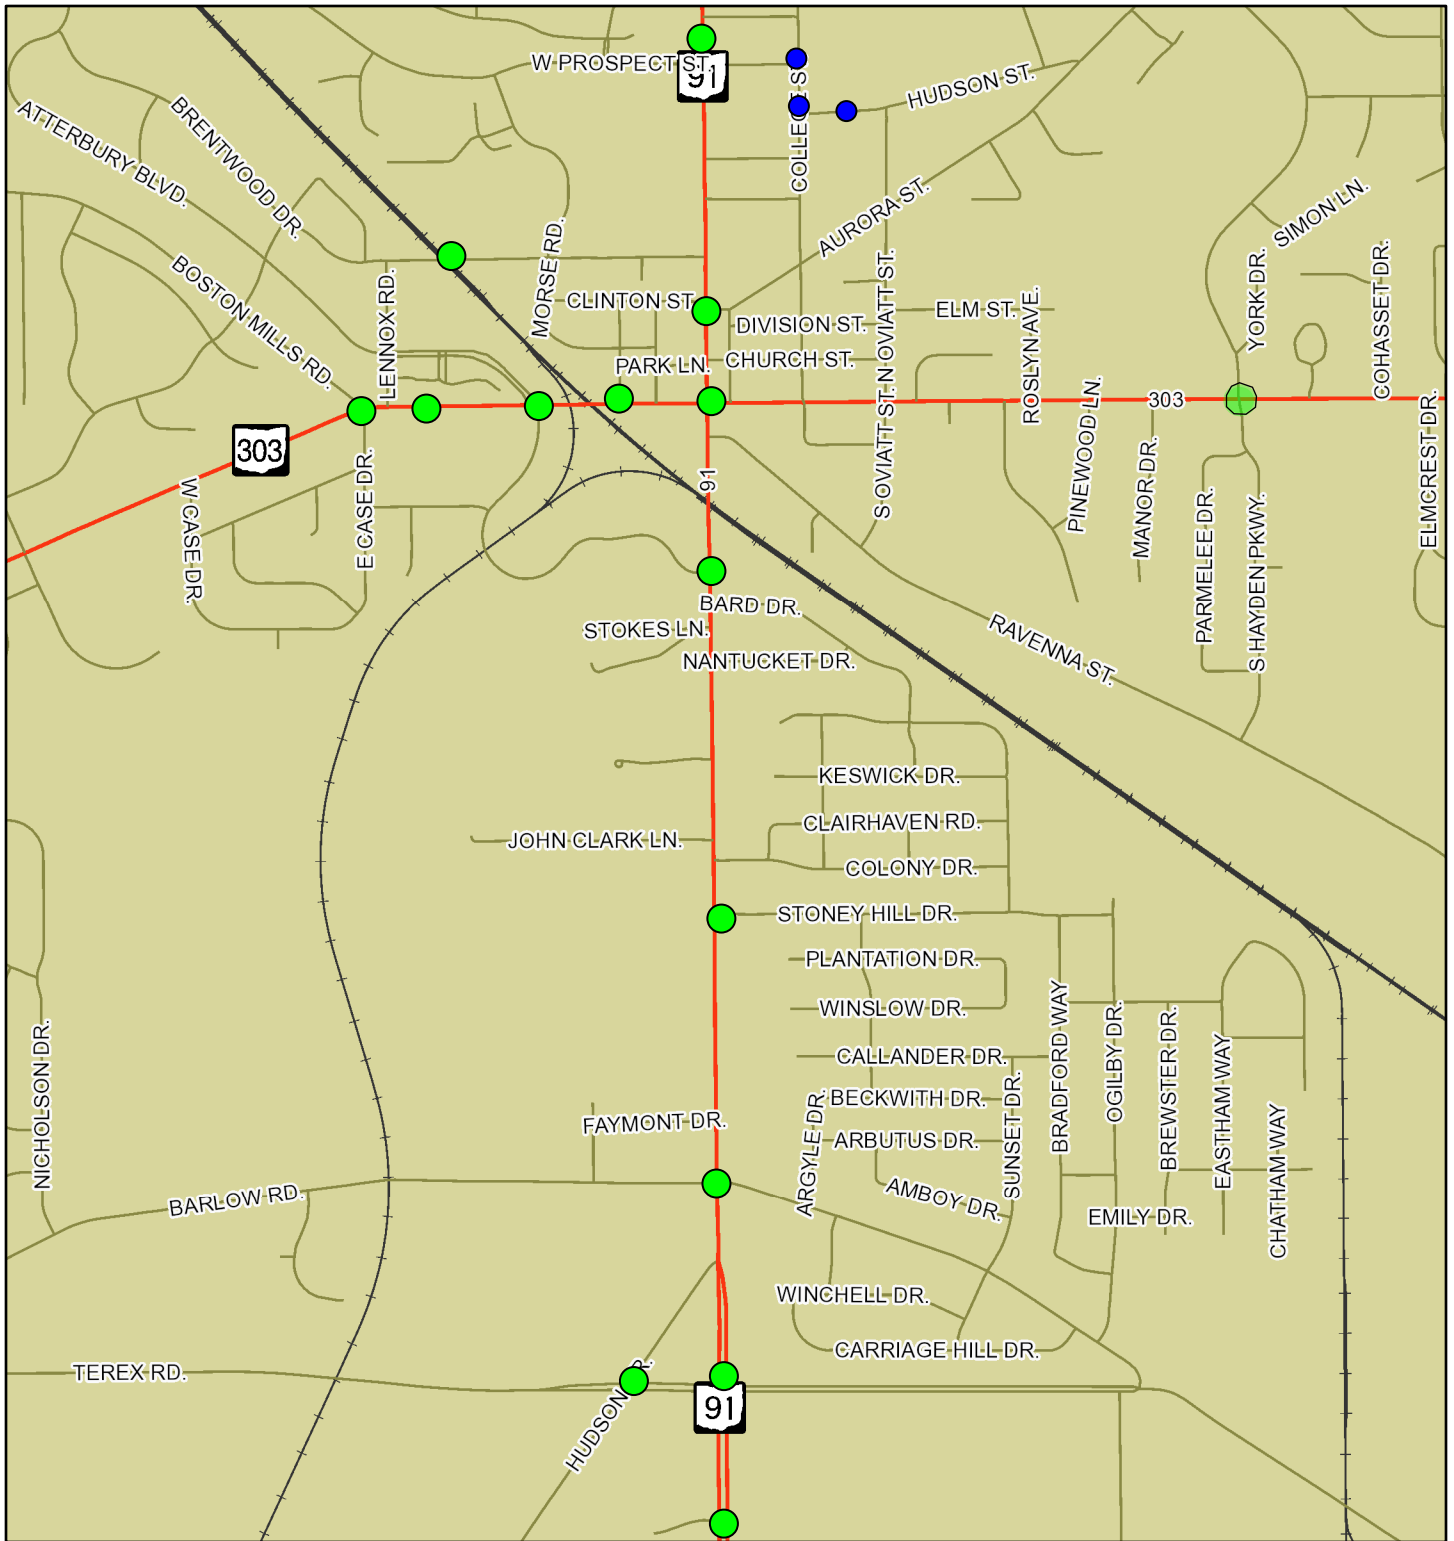

City of Hudson Traffic Signal Map

January 8, 2021

1:19,200