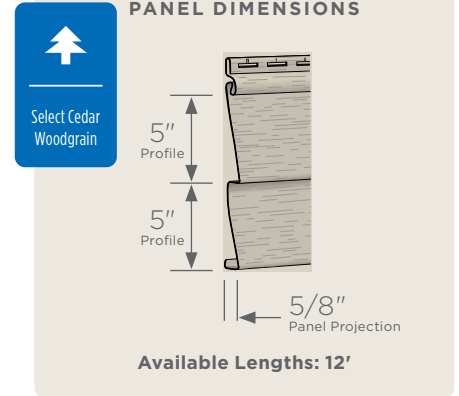

Double 5"
Select Cedar Clapboard

Heritage Cream