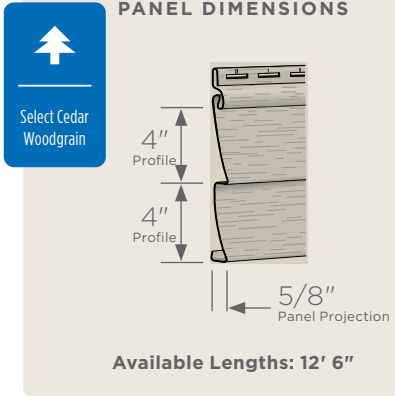

PROPERTY ID: 12613728  
240664  
SPINALE  
18 JUN 2024

Page 31

Complete Measurements

7181 Huntington Road, Hudson, OH  
PHOTOS

Double 4"  
Select Cedar Clapboard

Smoky Gray

Double 4-1/2"  
Select Cedar Dutchlap