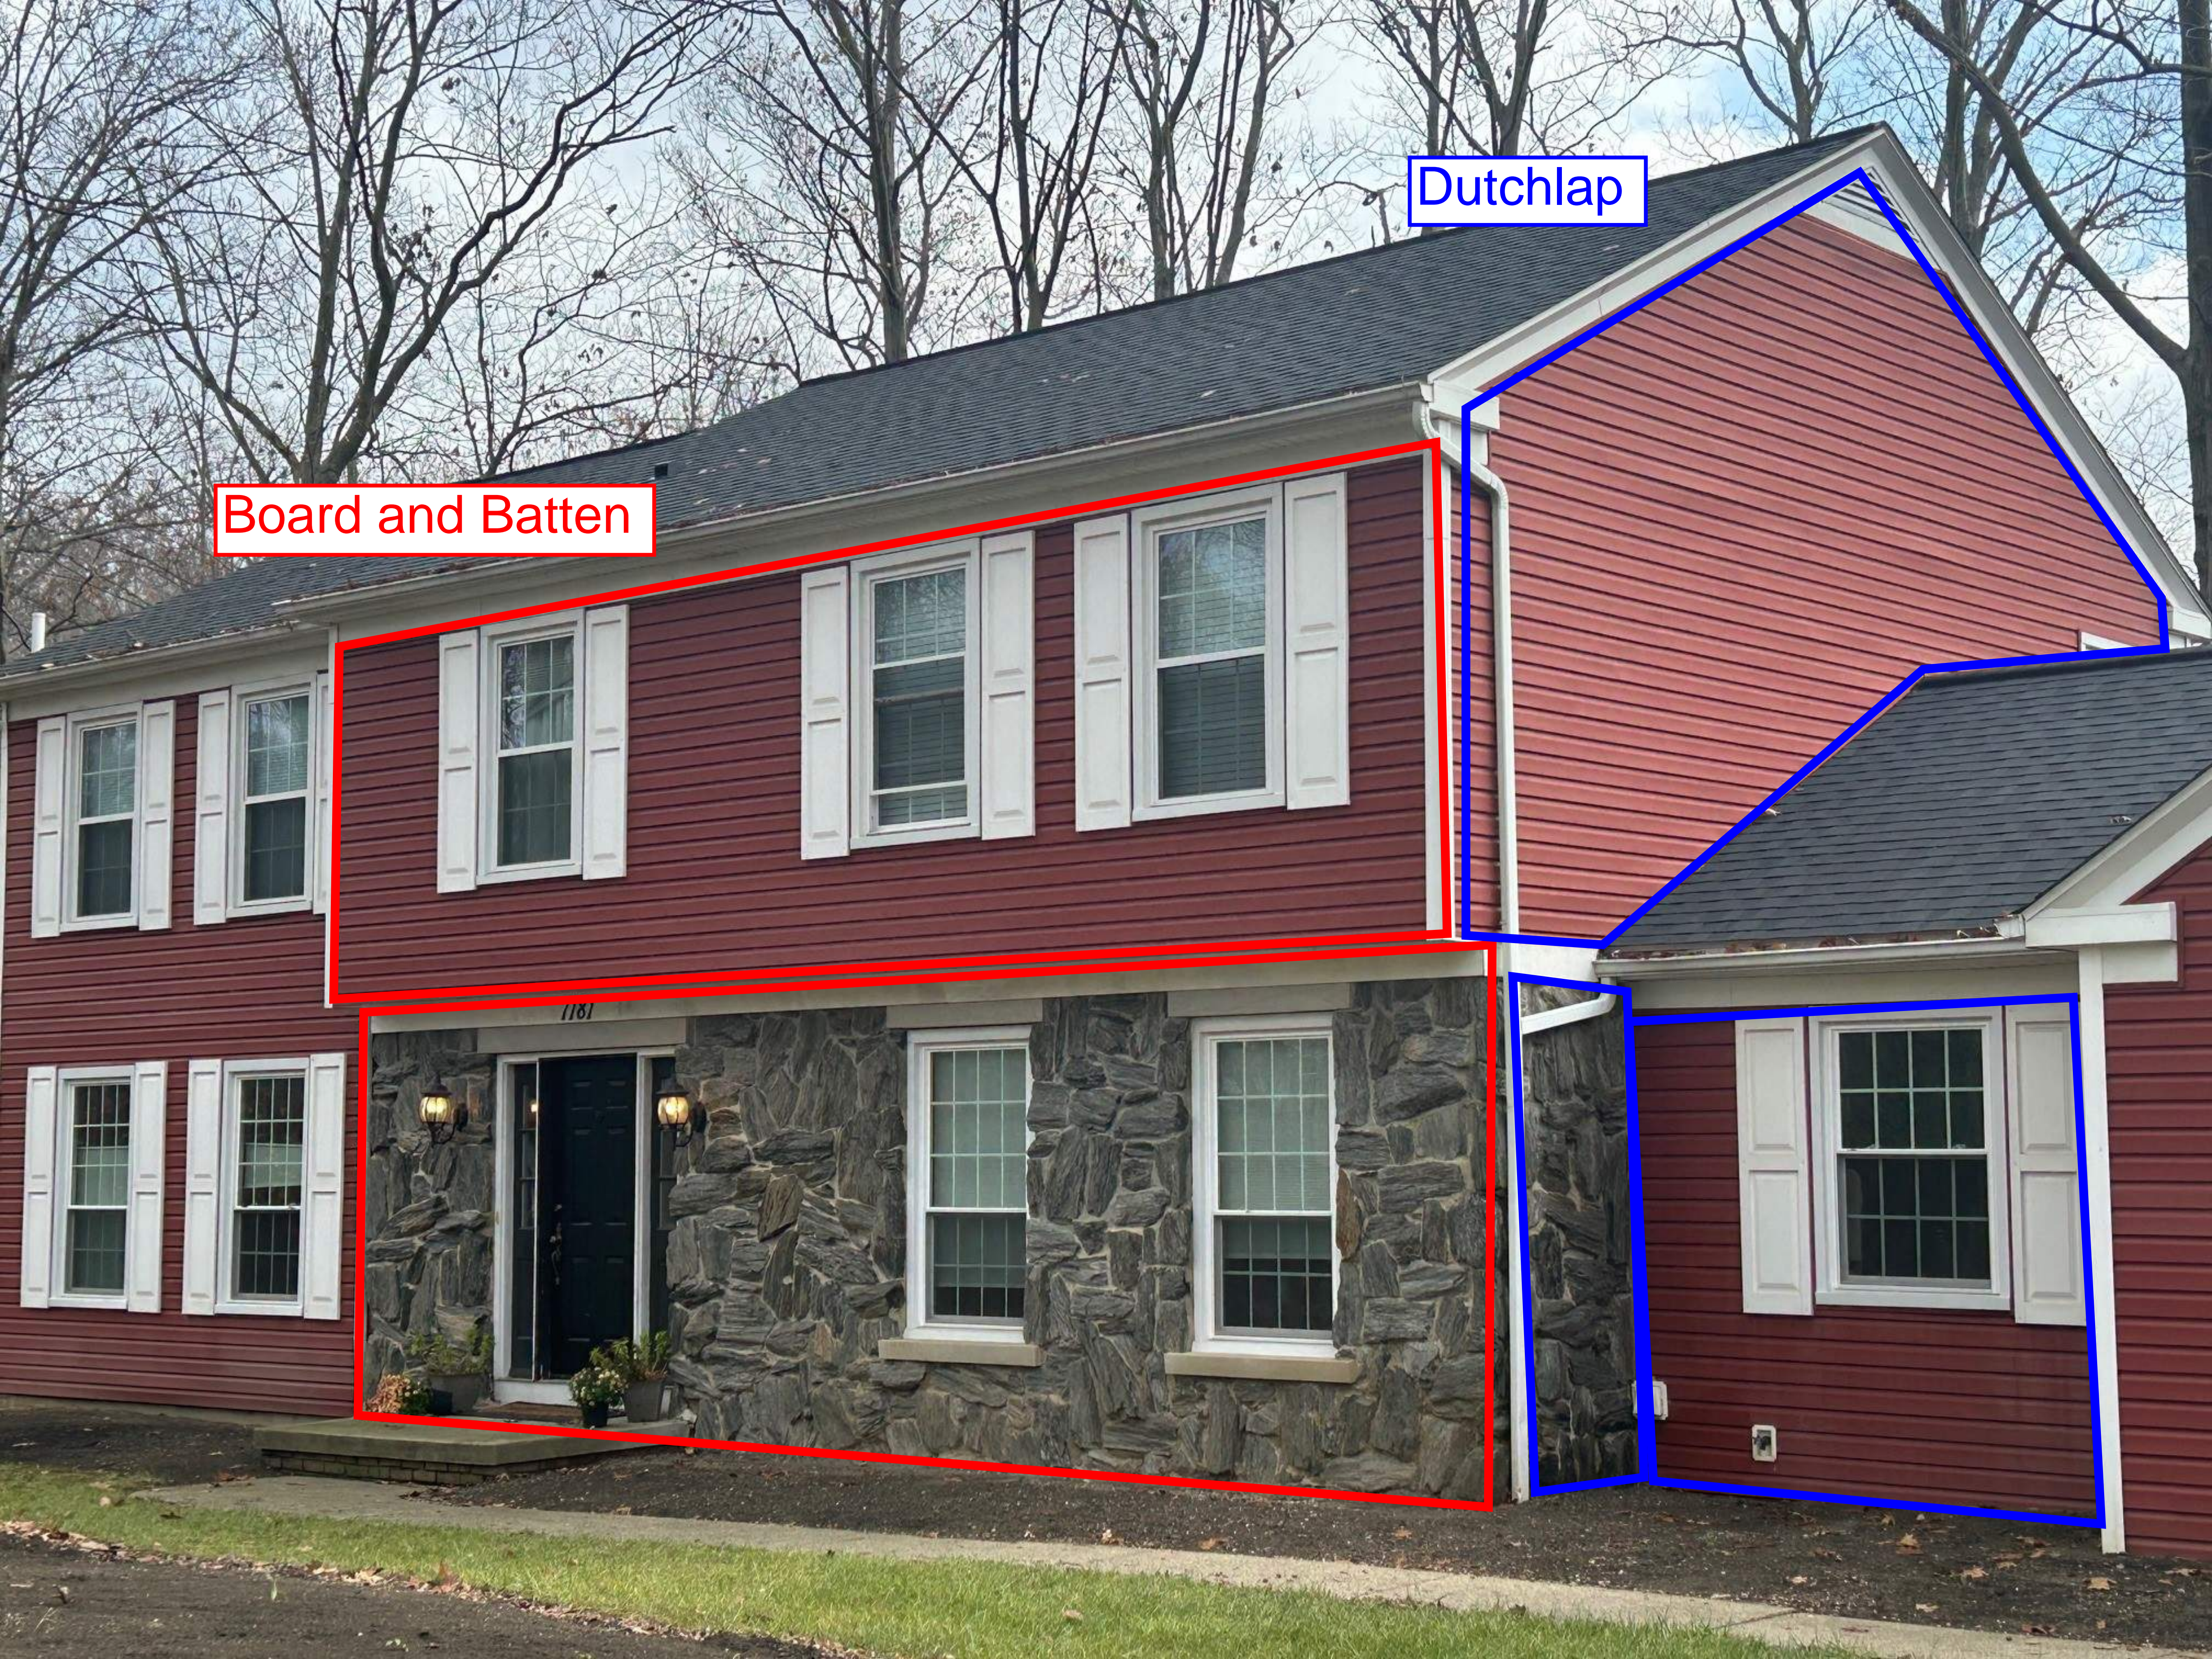

Dutchlap

Board and Batten

Dutchlap

7181

Board and Batten

Complete Measurements

7181 Huntington Road, Hudson, OH  
PHOTOS

Powered by HOVER

PROPERTY ID: 12613728  
240664  
SPINALE  
18 JUN 2024

Page 31

Complete Measurements

7181 Huntington Road, Hudson, OH  
PHOTOS

Double 4"  
Select Cedar Clapboard

Smoky Gray

Double 4-1/2"  
Select Cedar Dutchlap

Olive Grove

Double 5"  
Select Cedar Clapboard

Heritage Cream

Double 4-1/2"  
Smooth Clapboard

Natural Clay

Triple 3"  
Smooth Clapboard

Cypress

	D4 Clapboard	D4 <sup>1/2</sup> Dutchlap	D5 Clapboard	D4 <sup>1/2</sup> Clapboard	T3 Clapboard
Melrose*	●	●			
Autumn Red*	●	●			
Mountain Cedar*	●	●			
Slate*	●	●			
Espresso*	●	●			
Sable Brown*	●	●			
Hearthstone*	●	●			
Spruce*	●	●			
Olive Grove*	●	●			
Forest*	●	●			
Midnight Blue*	●	●			
Pacific Blue*	●	●			
Flagstone*	●	●			
Smoky Gray	●	●			
Charcoal Gray*	●	●			
Castle Stone	●	●			
Granite Gray	●	●	●	●	●
Sterling Gray	●	●	●	●	●
Oxford Blue	●	●	●		
Seagrass	●	●	●		
Cypress	●	●	●	●	●
Herringbone	●	●	●	●	●
Desert Tan	●	●	●		
Natural Clay	●	●	●	●	●
Savannah Wicker	●	●	●	●	●
Light Maple	●	●	●		
Buckskin	●	●	●		
Heritage Cream	●	●	●		
Colonial White	●	●	●	●	●

Siding: Restoration Classic Double 4" Clapboard in Espresso.  
Trim: Vinyl Carpentry® & Restoration Millwork®.

**NEW  
COLOR**

**NEW  
COLOR**

**NEW  
COLOR**

	S7 Board & Batten	S8 Board & Batten	S7 Reverse Board & Batten	S12 Board & Batten
Brownstone*	●			
Melrose*	●			
Autumn Red*	●		●	●
Tuxedo*	●			
Slate*	●			
Espresso*	●			
Sable Brown*	●		●	
Sparrow*	●			
Spruce*	●			
Forest*	●			
Midnight Blue*	●		●	
Deep Mineral*	●			
Pacific Blue*	●		●	
Wedgewood Bue	●			
Flagstone*	●			
Smoky Gray	●			
Charcoal Gray*	●		●	
Castle Stone	●			
Granite Gray	●	●	●	●
Graystone	●	●		
Sterling Gray	●	●	●	●
Cypress	●	●		
Herringbone	●	●		●
Sandstone Beige		●		
Desert Tan		●		
Weathered Wood	●			
Natural Clay	●	●	●	●
Savannah Wicker	●	●	●	●
Colonial White	●	●	●	●