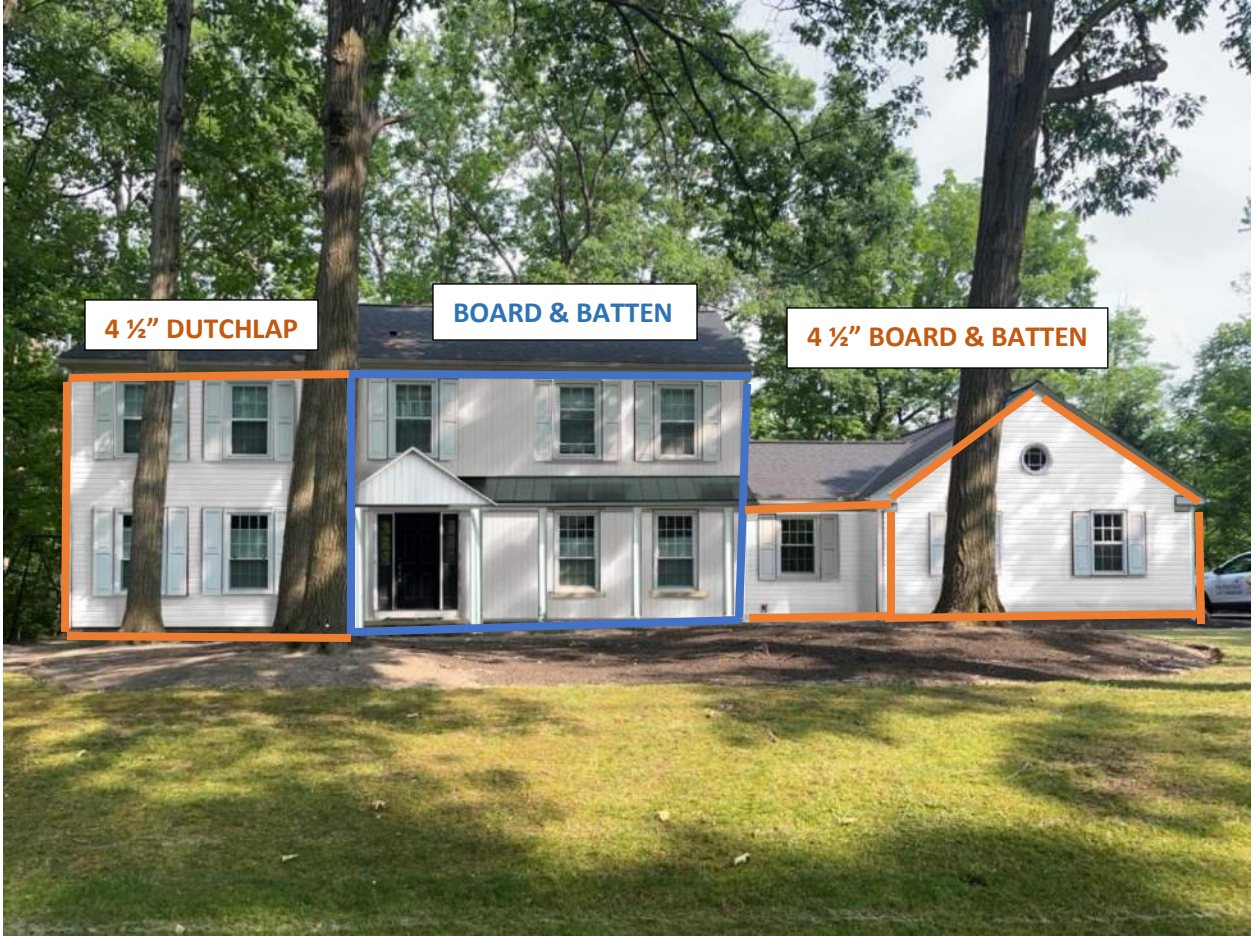

Dutchlap

Board and Batten

Dutchlap

7181

Board and Batten

Complete Measurements

7181 Huntington Road, Hudson, OH  
PHOTOS

Powered by HOVER

PROPERTY ID: 12613728  
240664  
SPINALE  
18 JUN 2024

Page 31

Complete Measurements

7181 Huntington Road, Hudson, OH  
PHOTOS

Double 4"  
Select Cedar Clapboard

Smoky Gray

Double 4-1/2"  
Select Cedar Dutchlap