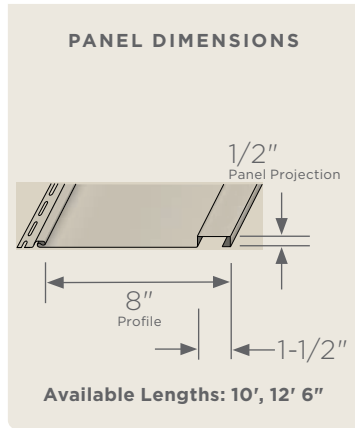

Siding: Restoration Classic Double 4" Clapboard in Espresso.  
Trim: Vinyl Carpentry® & Restoration Millwork®.

**NEW  
COLOR**

**NEW  
COLOR**

**NEW  
COLOR**

	S7 Board & Batten	S8 Board & Batten	S7 Reverse Board & Batten	S12 Board & Batten
Brownstone*	●			
Melrose*	●			
Autumn Red*	●		●	●
Tuxedo*	●			
Slate*	●			
Espresso*	●			
Sable Brown*	●		●	
Sparrow*	●			
Spruce*	●			
Forest*	●			
Midnight Blue*	●		●	
Deep Mineral*	●			
Pacific Blue*	●		●	
Wedgewood Bue	●			
Flagstone*	●			
Smoky Gray	●			
Charcoal Gray*	●		●	
Castle Stone	●			
Granite Gray	●	●	●	●
Graystone	●	●		
Sterling Gray	●	●	●	●
Cypress	●	●		
Herringbone	●	●		●
Sandstone Beige		●		
Desert Tan		●		
Weathered Wood	●			
Natural Clay	●	●	●	●
Savannah Wicker	●	●	●	●
Colonial White	●	●	●	●