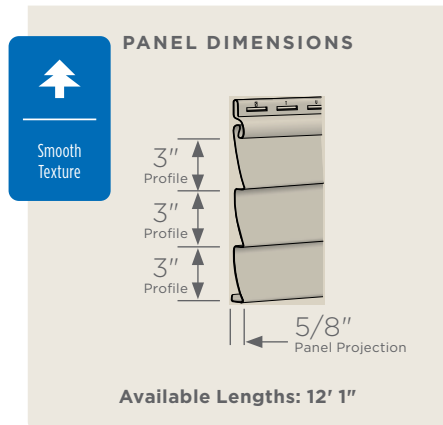

Triple 3"
Smooth Clapboard

Cypress