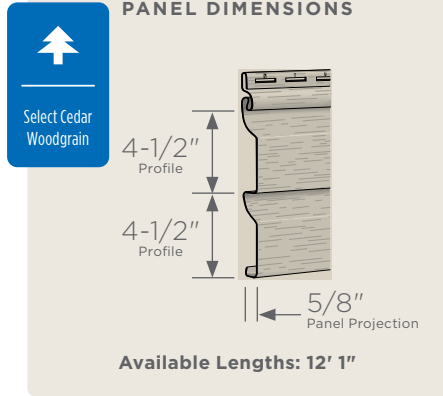

Double 4-1/2"
Select Cedar Dutchlap

Olive Grove