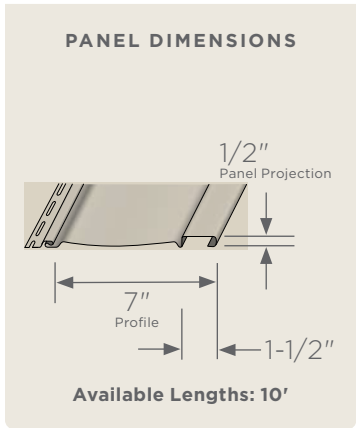

Siding: Restoration Classic Double 4" Clapboard in Espresso.  
Trim: Vinyl Carpentry® & Restoration Millwork®.

**NEW  
COLOR**

**NEW  
COLOR**

**NEW  
COLOR**

	S7 Board & Batten	S8 Board & Batten	S7 Reverse Board & Batten	S12 Board & Batten
Brownstone*	●			
Melrose*	●			
Autumn Red*	●		●	●
Tuxedo*	●			
Slate*	●			
Espresso*	●			
Sable Brown*	●		●	
Sparrow*	●			
Spruce*	●			
Forest*	●			
Midnight Blue*	●		●	
Deep Mineral*	●			
Pacific Blue*	●		●	
Wedgewood Bue	●			
Flagstone*	●			
Smoky Gray	●			
Charcoal Gray*	●		●	
Castle Stone	●			
Granite Gray	●	●	●	●
Graystone	●	●		
Sterling Gray	●	●	●	●
Cypress	●	●		
Herringbone	●	●		●
Sandstone Beige		●		
Desert Tan		●		
Weathered Wood	●			
Natural Clay	●	●	●	●
Savannah Wicker	●	●	●	●
Colonial White	●	●	●	●