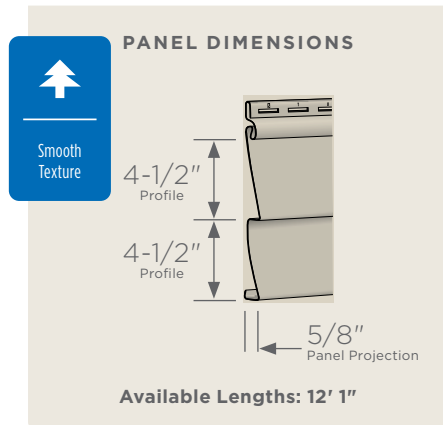

Double 4-1/2"
Smooth Clapboard

Natural Clay