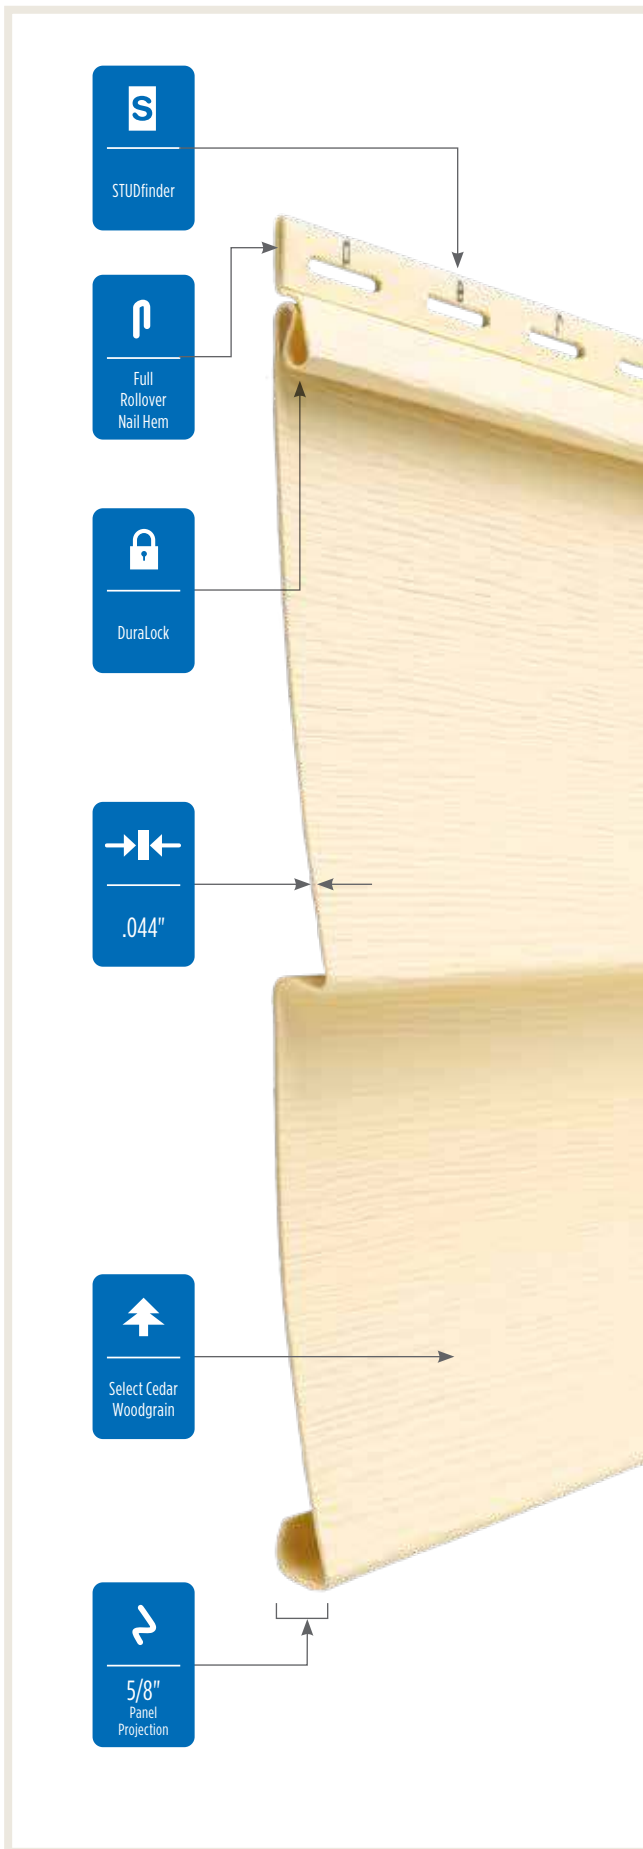

Olive Grove

Double 5"  
Select Cedar Clapboard

Heritage Cream

Double 4-1/2"  
Smooth Clapboard

Natural Clay

Triple 3"  
Smooth Clapboard

Cypress

	D4 Clapboard	D4 <sup>1/2</sup> Dutchlap	D5 Clapboard	D4 <sup>1/2</sup> Clapboard	T3 Clapboard
Melrose*	●	●			
Autumn Red*	●	●			
Mountain Cedar*	●	●			
Slate*	●	●			
Espresso*	●	●			
Sable Brown*	●	●			
Hearthstone*	●	●			
Spruce*	●	●			
Olive Grove*	●	●			
Forest*	●	●			
Midnight Blue*	●	●			
Pacific Blue*	●	●			
Flagstone*	●	●			
Smoky Gray	●	●			
Charcoal Gray*	●	●			
Castle Stone	●	●			
Granite Gray	●	●	●	●	●
Sterling Gray	●	●	●	●	●
Oxford Blue	●	●	●		
Seagrass	●	●	●		
Cypress	●	●	●	●	●
Herringbone	●	●	●	●	●
Desert Tan	●	●	●		
Natural Clay	●	●	●	●	●
Savannah Wicker	●	●	●	●	●
Light Maple	●	●	●		
Buckskin	●	●	●		
Heritage Cream	●	●	●		
Colonial White	●	●	●	●	●

Siding: Restoration Classic Double 4" Clapboard in Espresso.  
Trim: Vinyl Carpentry® & Restoration Millwork®.

**NEW  
COLOR**

**NEW  
COLOR**

**NEW  
COLOR**

	S7 Board & Batten	S8 Board & Batten	S7 Reverse Board & Batten	S12 Board & Batten
Brownstone*	●			
Melrose*	●			
Autumn Red*	●		●	●
Tuxedo*	●			
Slate*	●			
Espresso*	●			
Sable Brown*	●		●	
Sparrow*	●			
Spruce*	●			
Forest*	●			
Midnight Blue*	●		●	
Deep Mineral*	●			
Pacific Blue*	●		●	
Wedgewood Bue	●			
Flagstone*	●			
Smoky Gray	●			
Charcoal Gray*	●		●	
Castle Stone	●			
Granite Gray	●	●	●	●
Graystone	●	●		
Sterling Gray	●	●	●	●
Cypress	●	●		
Herringbone	●	●		●
Sandstone Beige		●		
Desert Tan		●		
Weathered Wood	●			
Natural Clay	●	●	●	●
Savannah Wicker	●	●	●	●
Colonial White	●	●	●	●