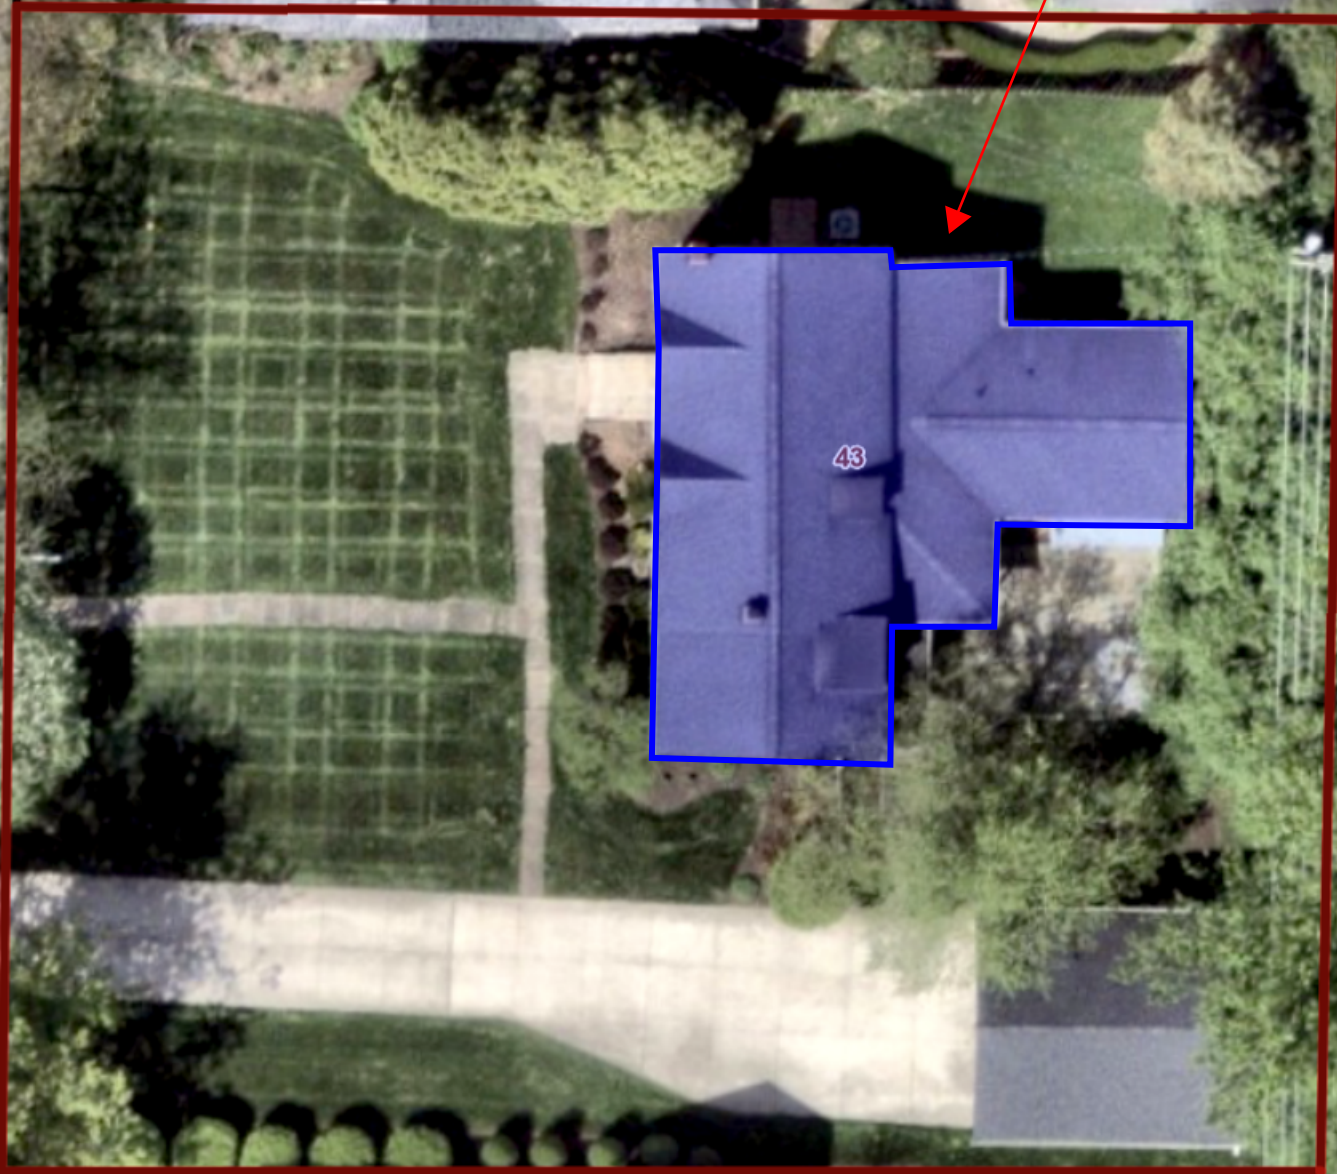

Proposed full roof replacement for 43 N. Oviatt Street

NOVIATT ST

NOVIATT ST

45

112

43

37

## Landmark® PRO

LMpro  
CertainTeed

Screen settings may not accurately depict colors. [i](#)

★★★★★ 4.8 (43) [Write a review](#)

Showing product availability in [?](#)

All Locations [🔍](#)

Colors (24)

[FIND A PRO](#)