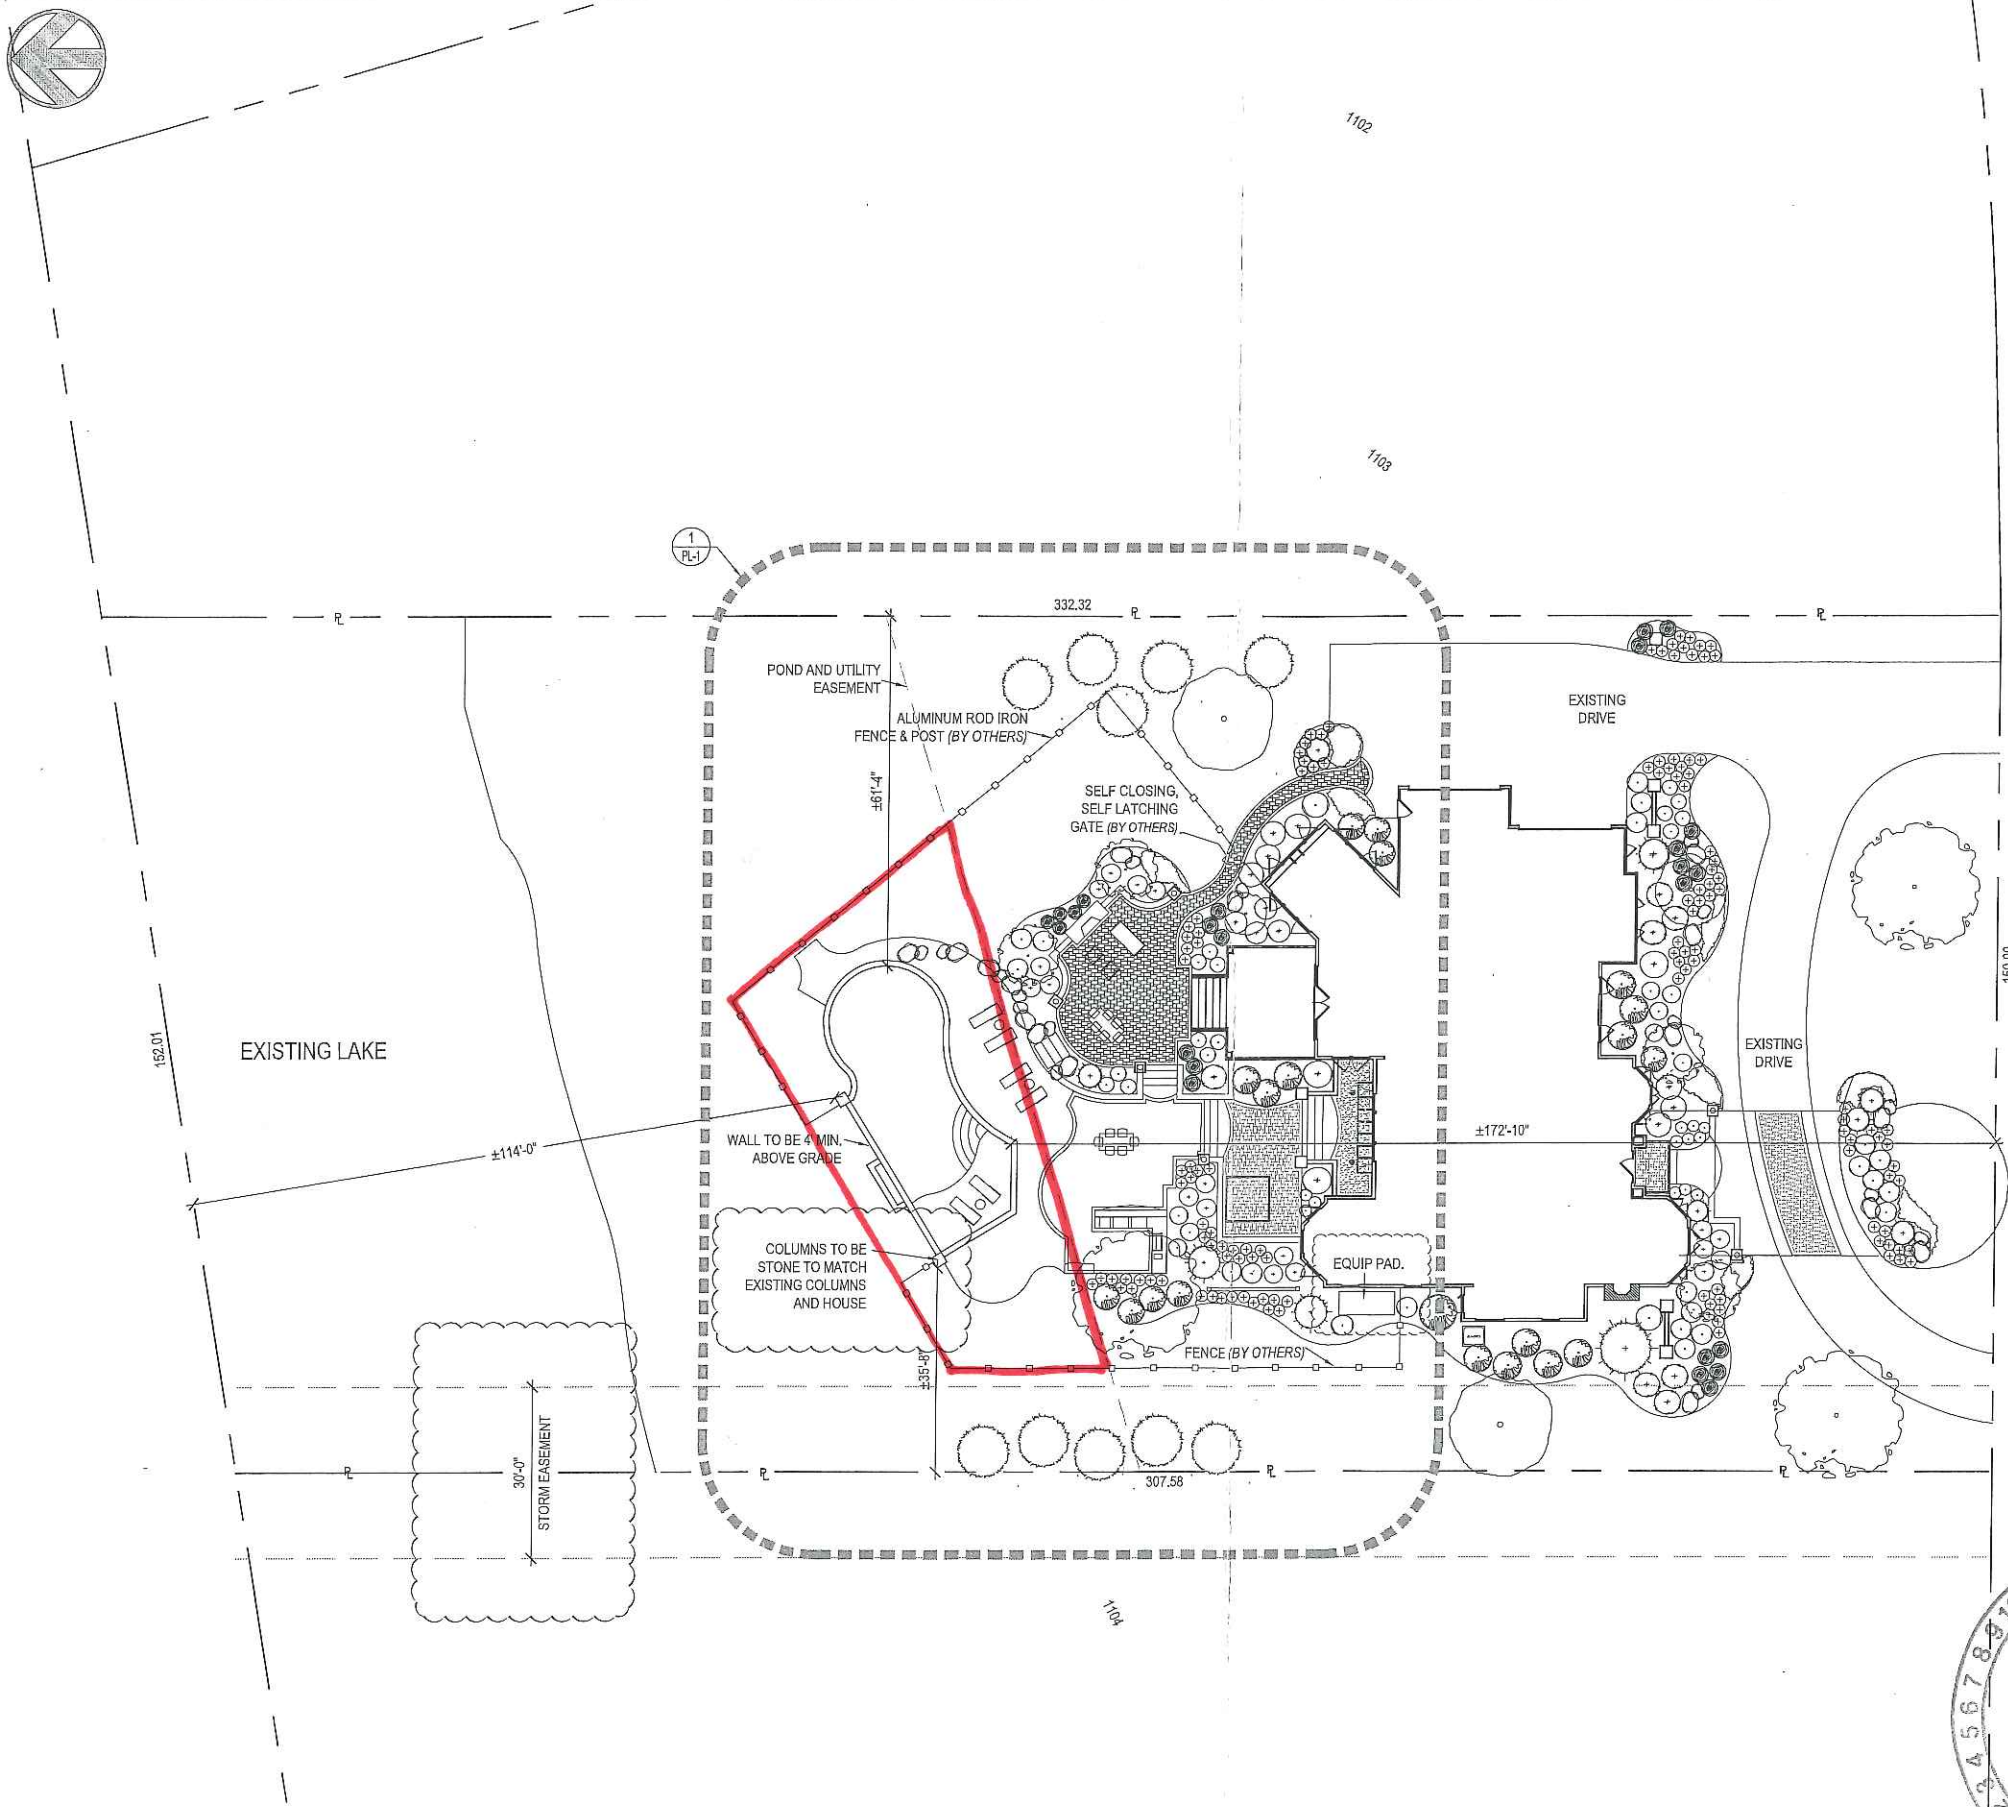

CONSULTANTS

DESIGNERS

BUILDERS

SERVICE

1 SITE LAYOUT MAP - PLAN VIEW

REVISED

SHACKLEFORD RESIDENCE
6604 CHESTWICK LANE
HUDSON, OHIO 44236

POOL:	2014 - 132 - 850 - 20,696 - 1,279
SPA:	N/A
OTHER:	N/A
DATE:	06/02/2014
REV #1:	06/06/2014
REV #2:	-
REV #3:	-
REV #4:	-
SHEET #:	PL-0

LOT LAYOUT PLAN

MASTER POOLS by
high-tech pools inc.
 31333 Industrial Parkway
 Cleveland, Ohio 44070
 www.hightechpools.com

(440) 979-5070
 (440) 979-5076-fax

This document and the ideas, renderings and contents contained herein are the sole property of High-Tech Pools, Inc. This document may not be disseminated, copied, distributed, reproduced or otherwise used without prior written consent.