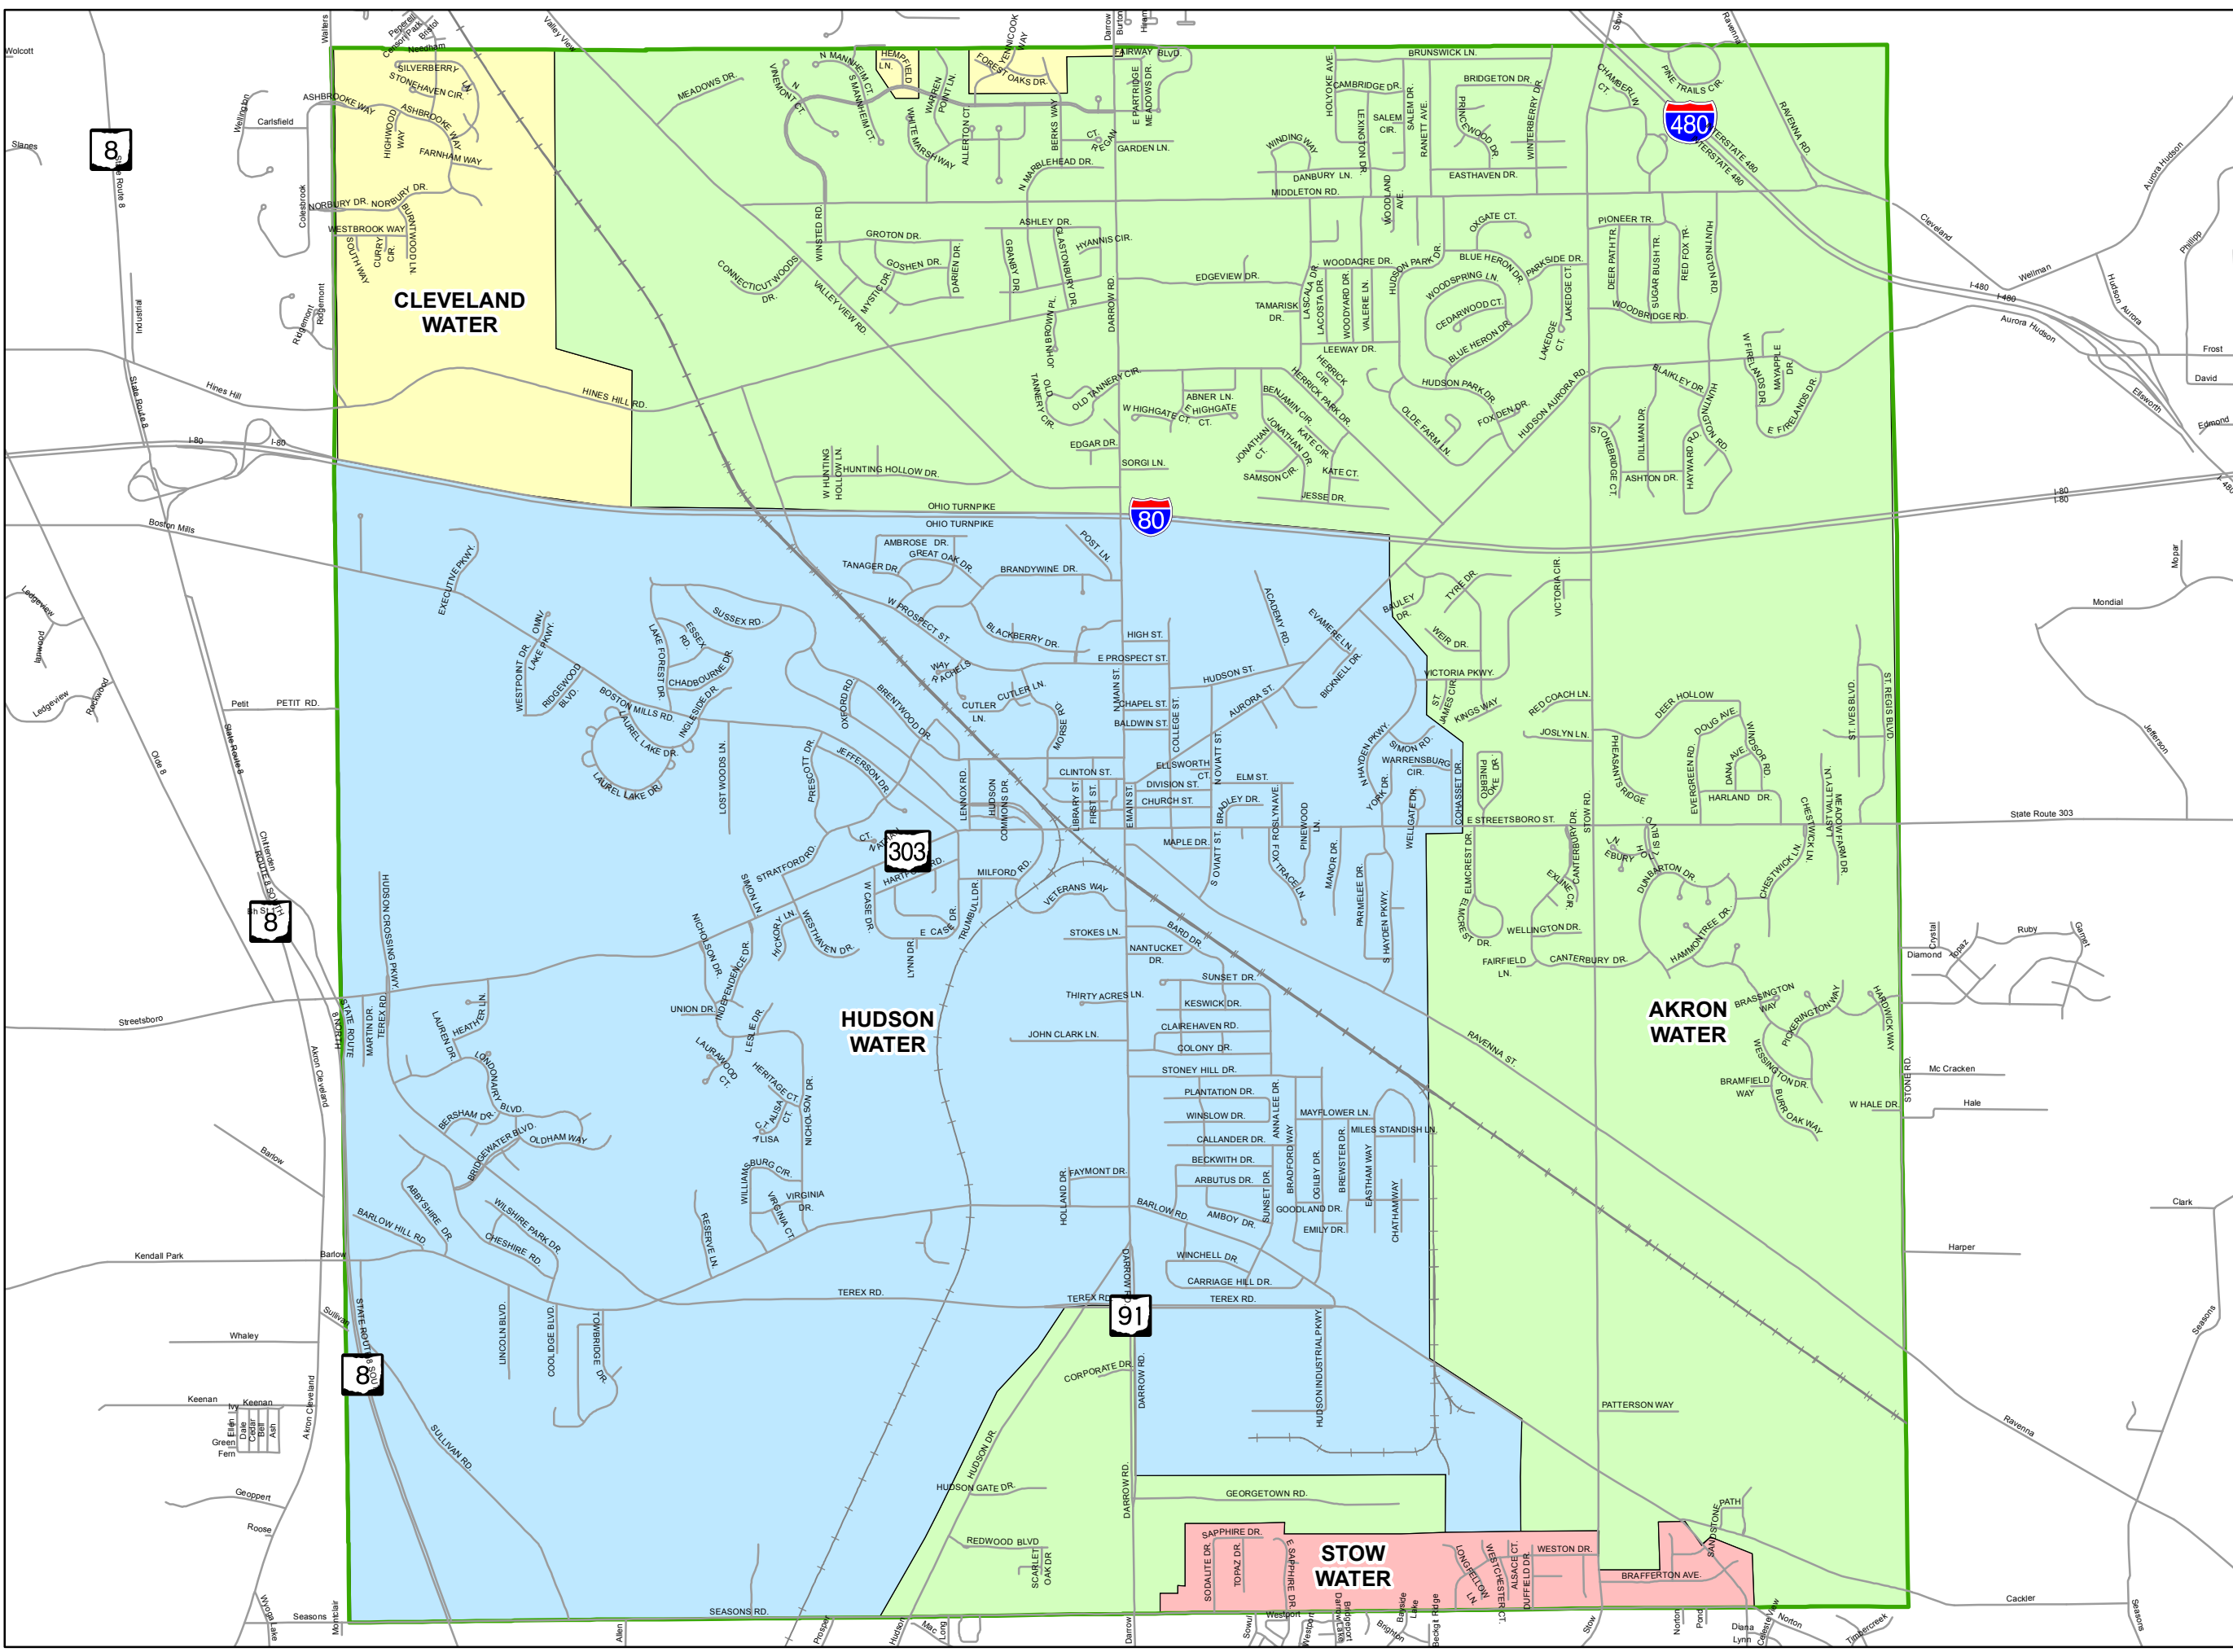

# City of Hudson, Ohio Water Ownership

## Legend

-  Streets
-  Railroads
-  Hudson Boundary
- Water Ownership**
-  Cleveland Water
-  Hudson Water
-  Stow Water
-  Akron Water

**DISCLAIMER:**  
All data on this map were created for the City of Hudson to assist City Departments in management and planning activities. The suitability of this map for any other use is not guaranteed and the user assumes all risk for such uses. The City of Hudson, Ohio, assumes no legal responsibility for the information on this map. Users noting errors or omissions are encouraged to contact the City of Hudson Geographic Information Services at 330-342-9541.

Map Compiled: August 2014