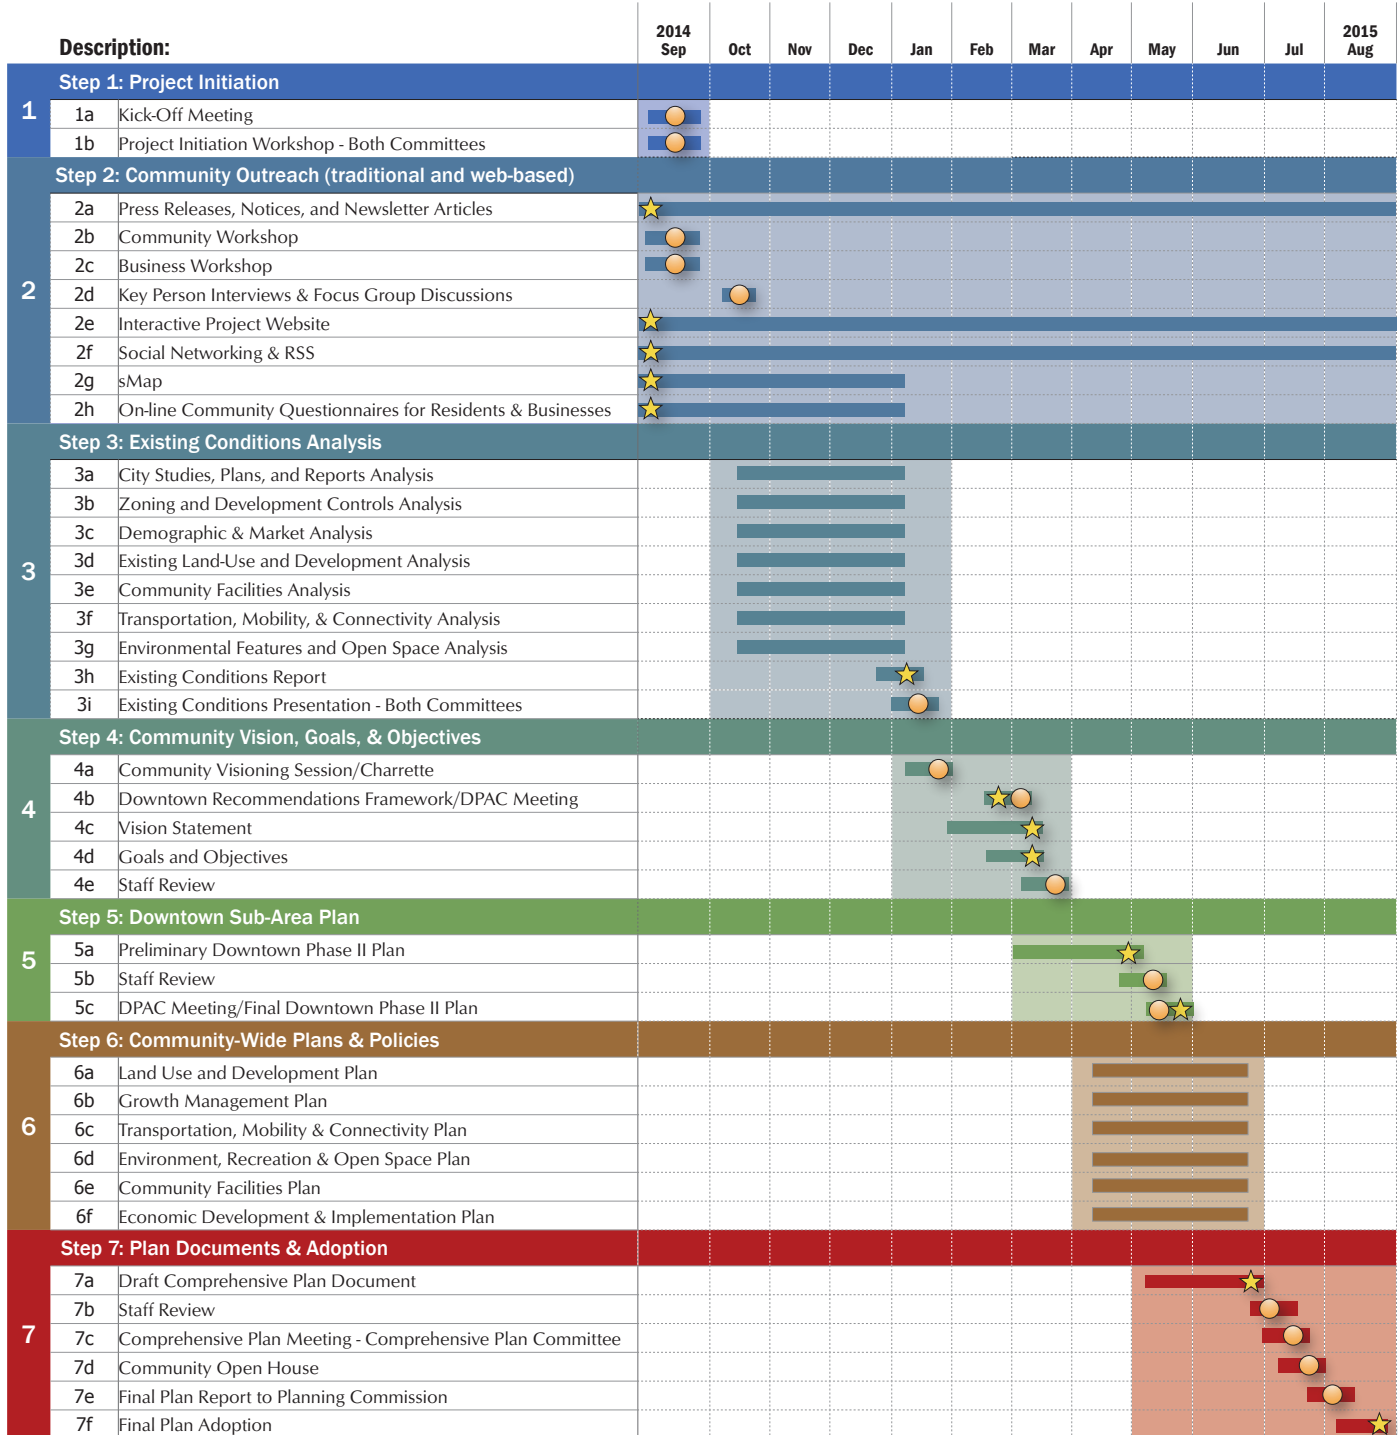

HUDSON

Comprehensive Plan

Project Schedule

Legend for Diagram:

■ Denotes the estimated timeline for each individual task.

● Denotes meetings to be conducted by Project Team.

★ Denotes products to be delivered by Project Team.