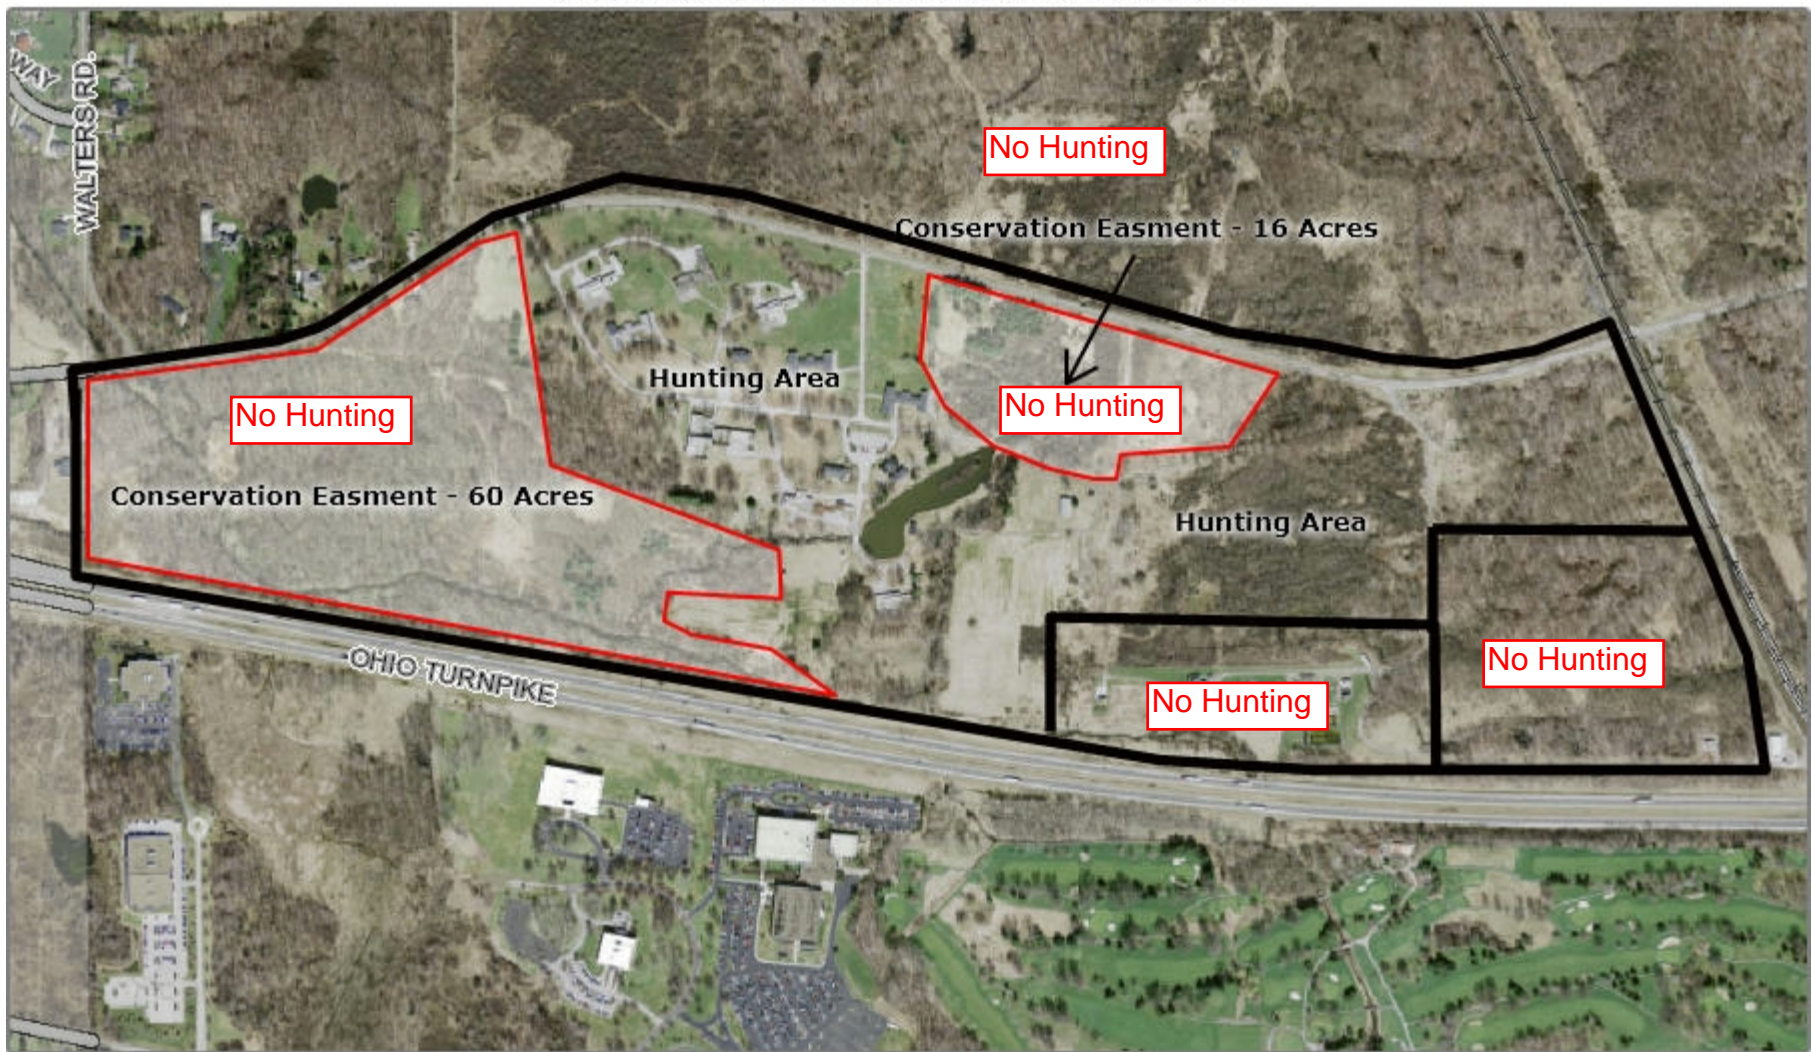

YDC Conservation Easment / Hunting Delineation

Disclaimer: Map and parcel data are believed to be accurate, but accuracy is not guaranteed. This is not a legal document and should not be substituted for a title search, appraisal, survey, or for zoning verification.

Map Scale  
**1 inch = 775 feet**  
5/29/2013