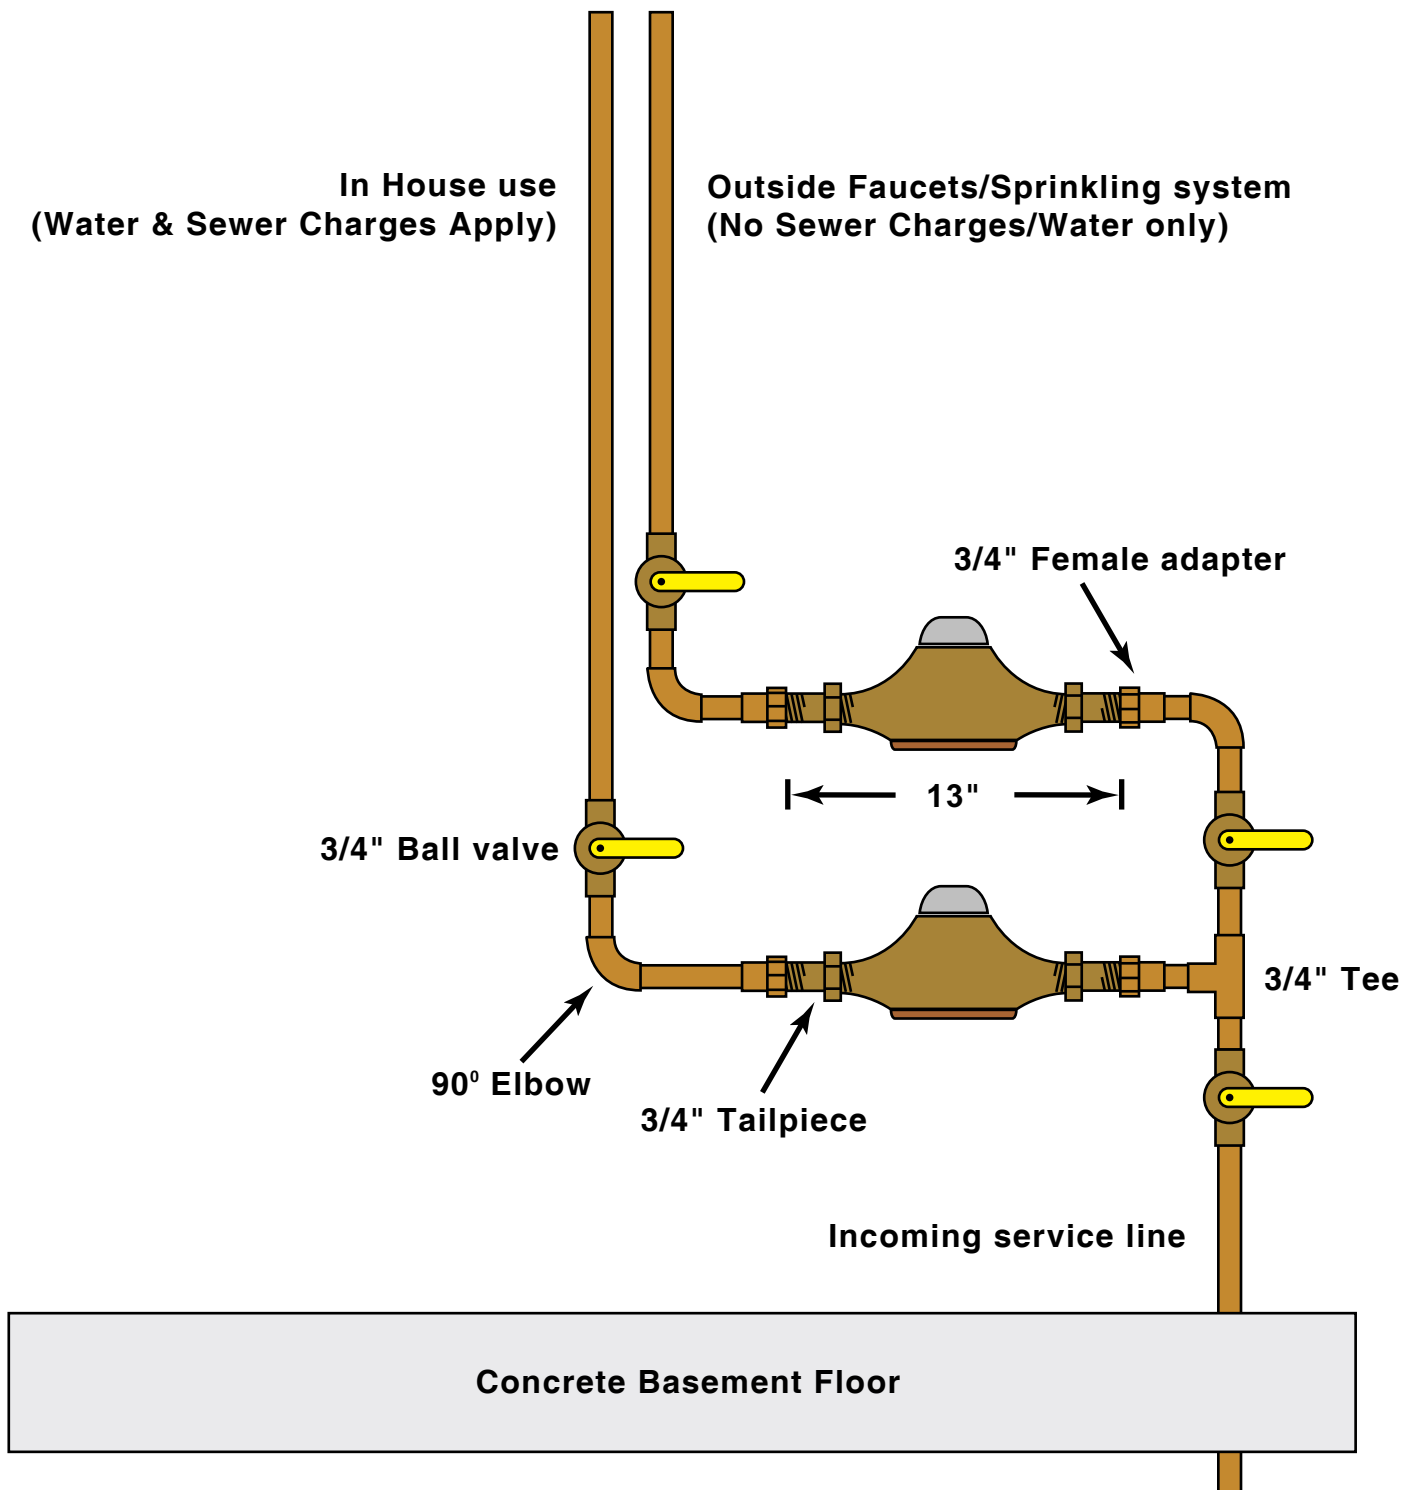

Sprinkling/Household Schematic Vertical Installation

3/4" Meter - 13" Female to Female
Please Note: schematic not to scale