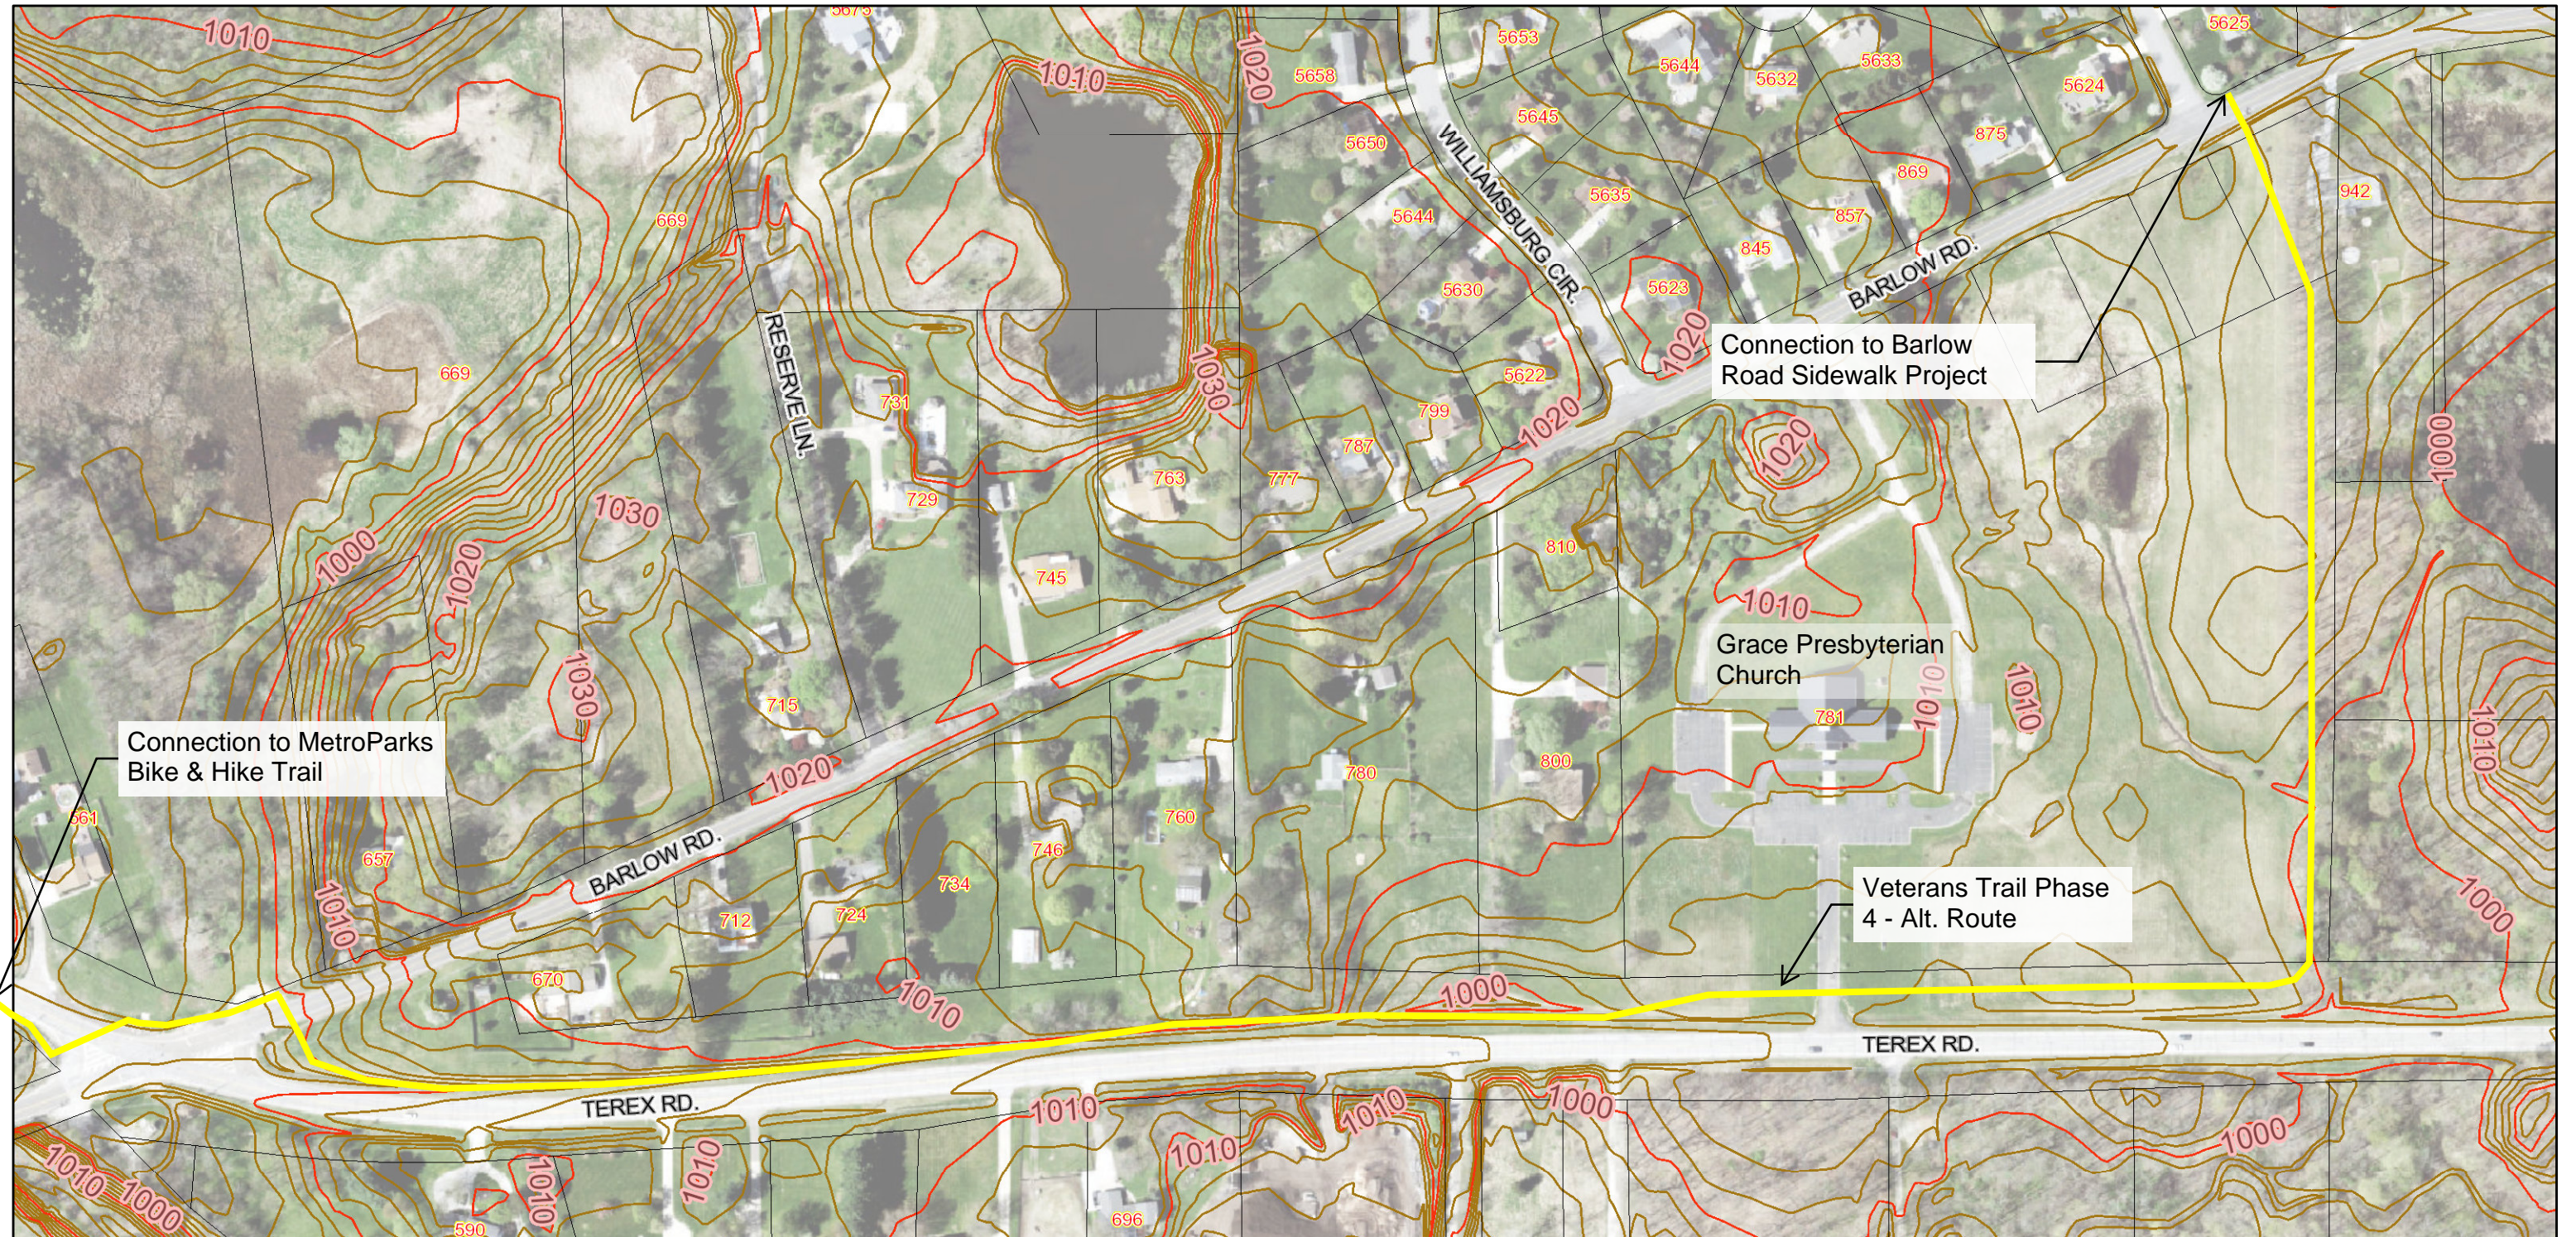

Veterans Trail Phase 4 - Alternate Route Exhibit

November 14, 2019

 Alt. Route - Cut through church property and along the north side of Terex Road 4' off of the edge of pavement (E.O.P.) of Terex Road.