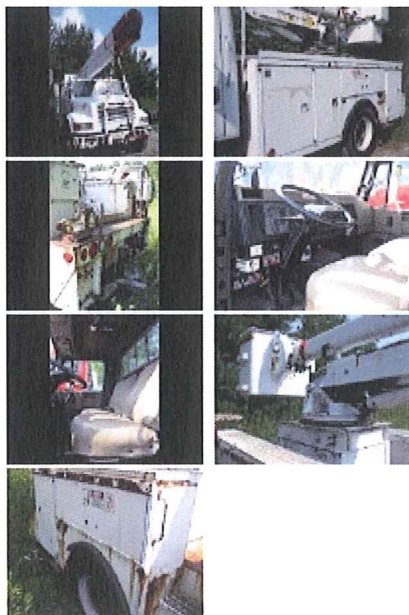

Detailed Description

Gross Vehicle Weight (lbs): 31000

Dealer Stock# U105509 - 1999 Chevy C-7500 with a 3126 CAT Diesel Engine and a 5/2 Manual Transmission with an Altec AO442, Articulating, Insulated, 47' Work height Aerial Bucket. Current ANSI, DOT and Dielectric. Stock # U105509 Sale Price \$29,999.00 - Price: \$29,999

Akron-Medina Truck Parts
7125 Elyria Road
Medina, OH 44256

- Toll Free: (888) 447-2372
- <http://www.akron-medina.com/>

WE HAVE A TRUCK PART FOR YOU! CALL TODAY! WE SHIP TO YOU!

VEHICLE DETAILS

Year: 1993
Make: International
Model: 4700
Location: Medina, OH
Type: CLASS 7 (GVW 26001 - 33001)
Mileage: 167,980
Engine
Make: INTERNATIONAL
VIN: