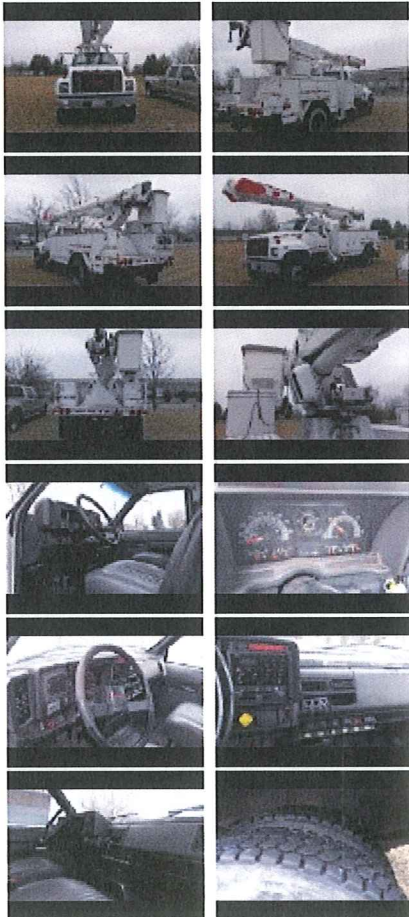

SELLER DESCRIPTION

1999 Gmc C8500, Altec knuckle boom 55 working height Dielectrically certified. It also got a material handling jib on it as well. I believe its rated for 3,000 lbs. I have gloves, boots, sleeves, and blankets, all regularly tested at Brenco in Cincinnati, on the truck. It also has quite a bit of material and automatic splices as well. Would consider leaving everything on the truck for asking price. $20,000, 513-502-4747