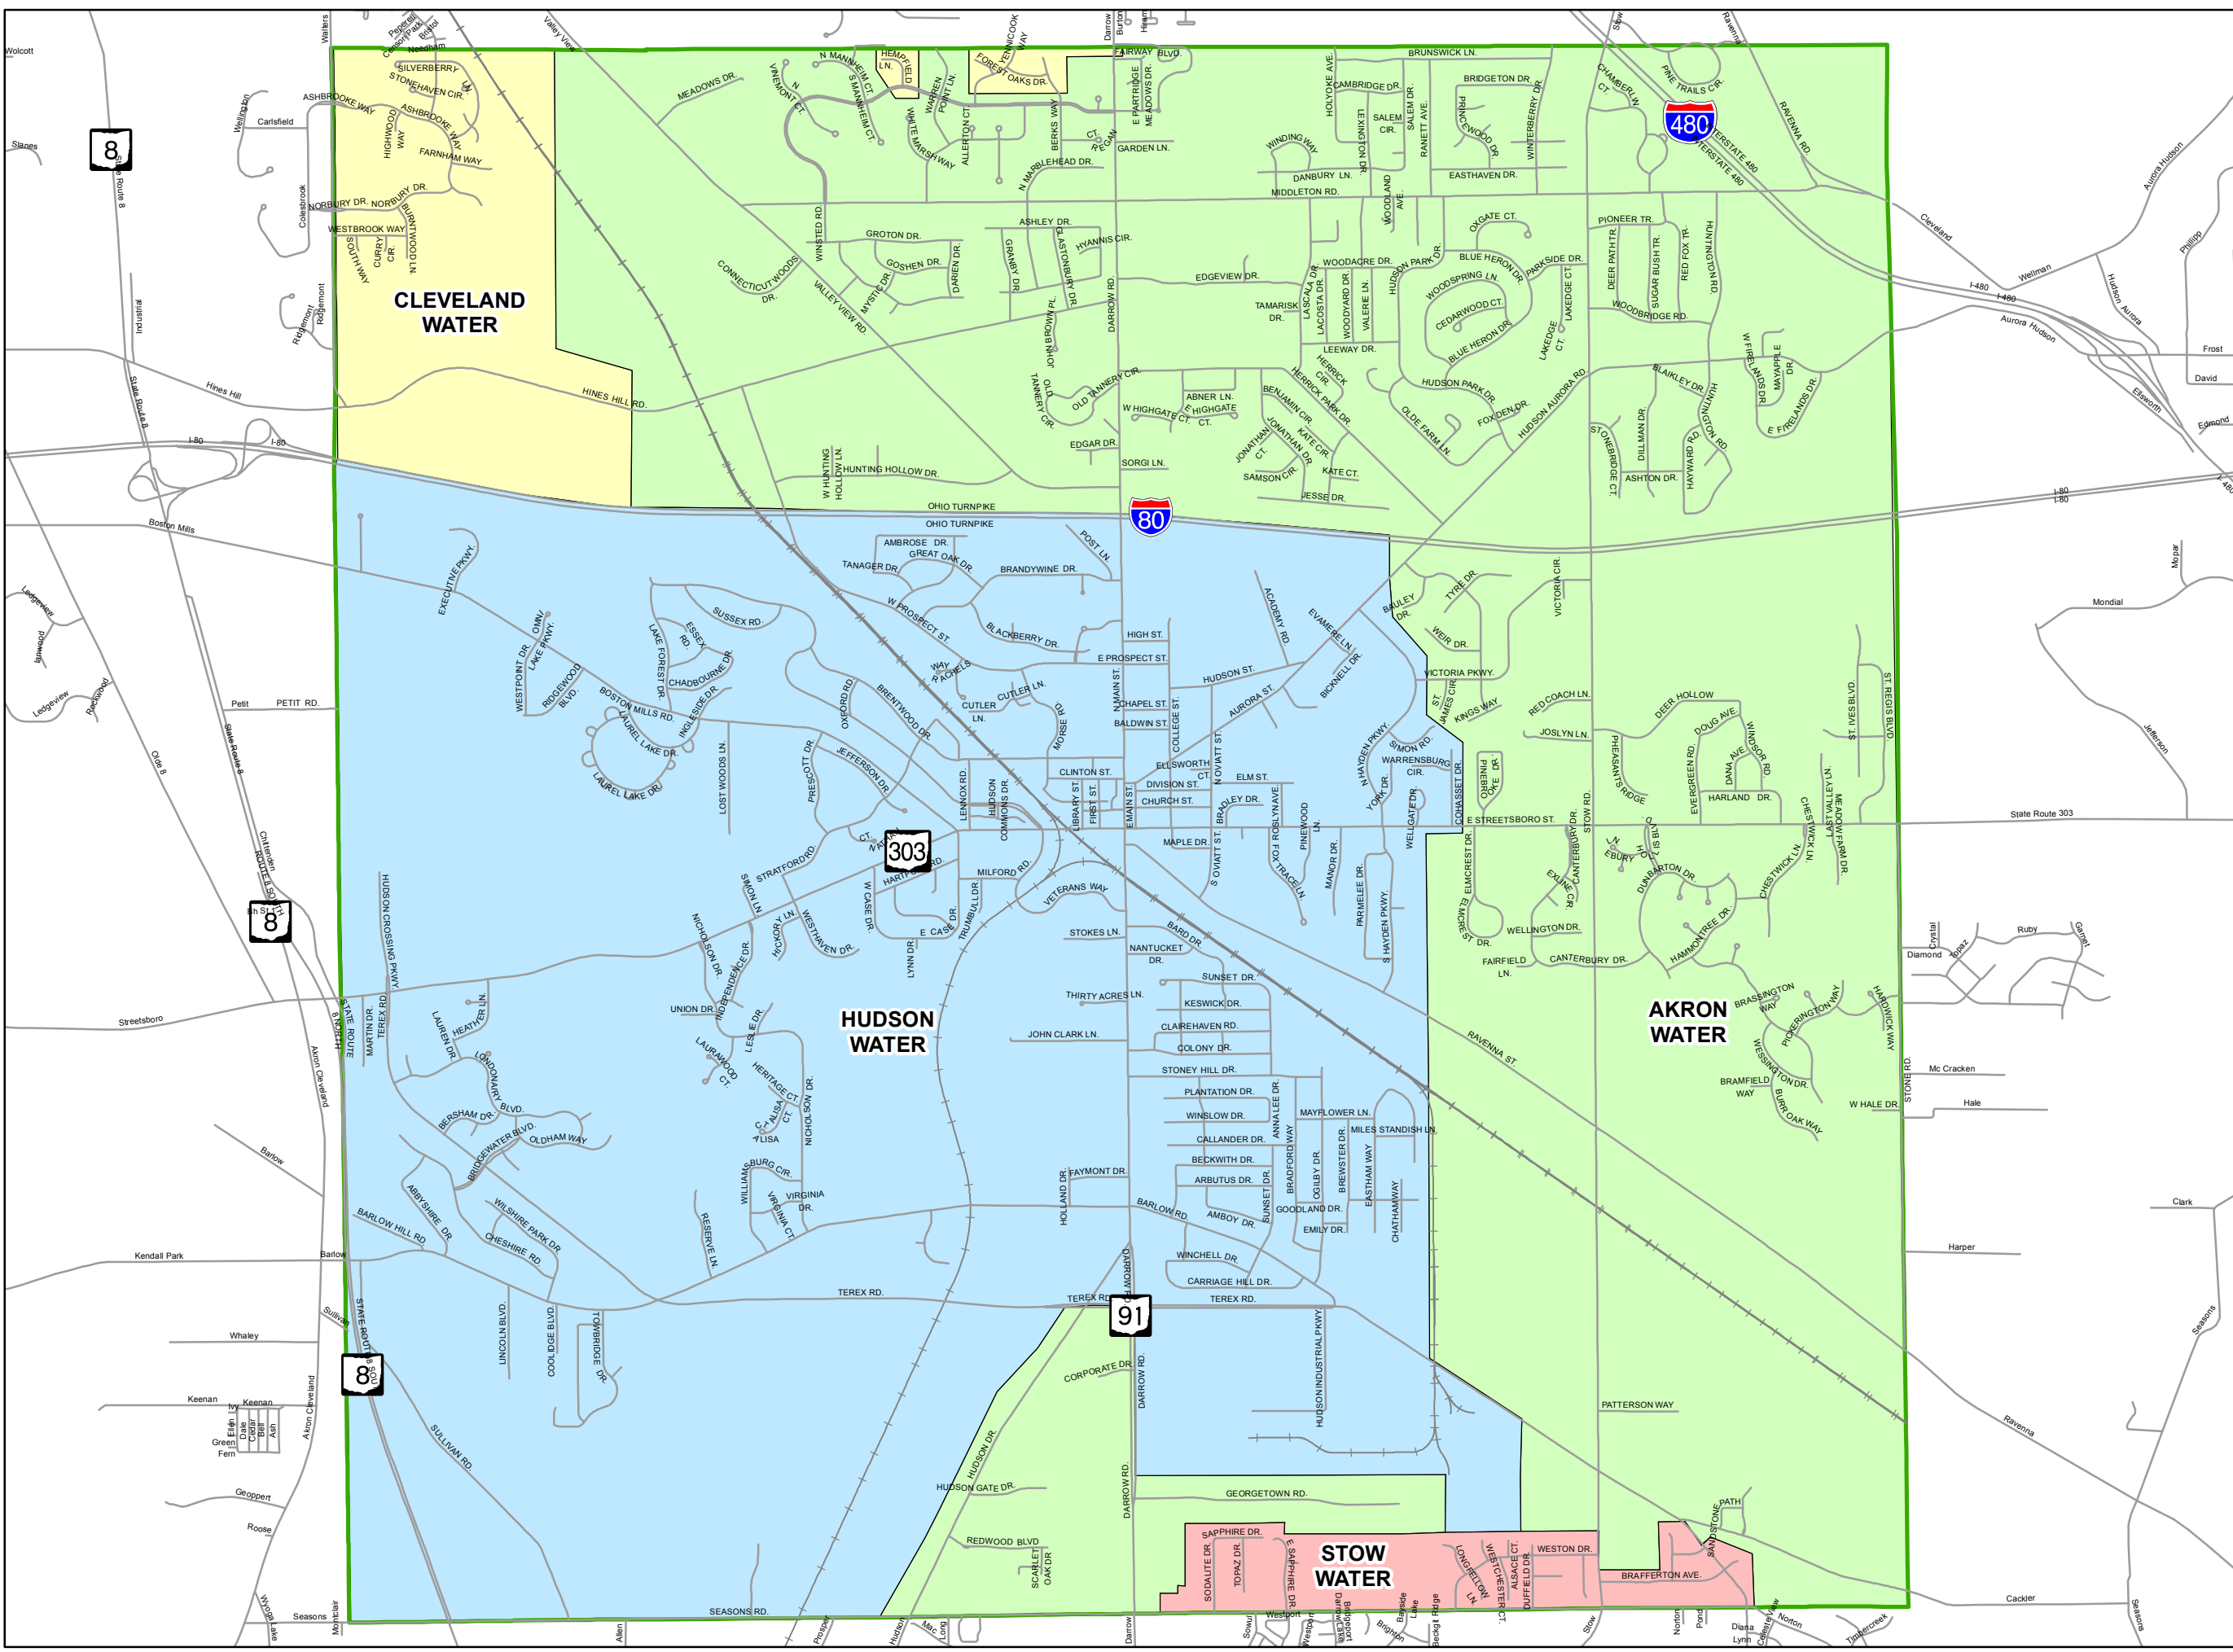

City of Hudson, Ohio Water Ownership

Legend

-  Streets
-  Railroads
-  Hudson Boundary
- Water Ownership**
-  Cleveland Water
-  Hudson Water
-  Stow Water
-  Akron Water

DISCLAIMER:
All data on this map were created for the City of Hudson to assist City Departments in management and planning activities. The suitability of this map for any other use is not guaranteed and the user assumes all risk for such uses. The City of Hudson, Ohio, assumes no legal responsibility for the information on this map. Users noting errors or omissions are encouraged to contact the City of Hudson Geographic Information Services at 330-342-9541.

Map Compiled: August 2014