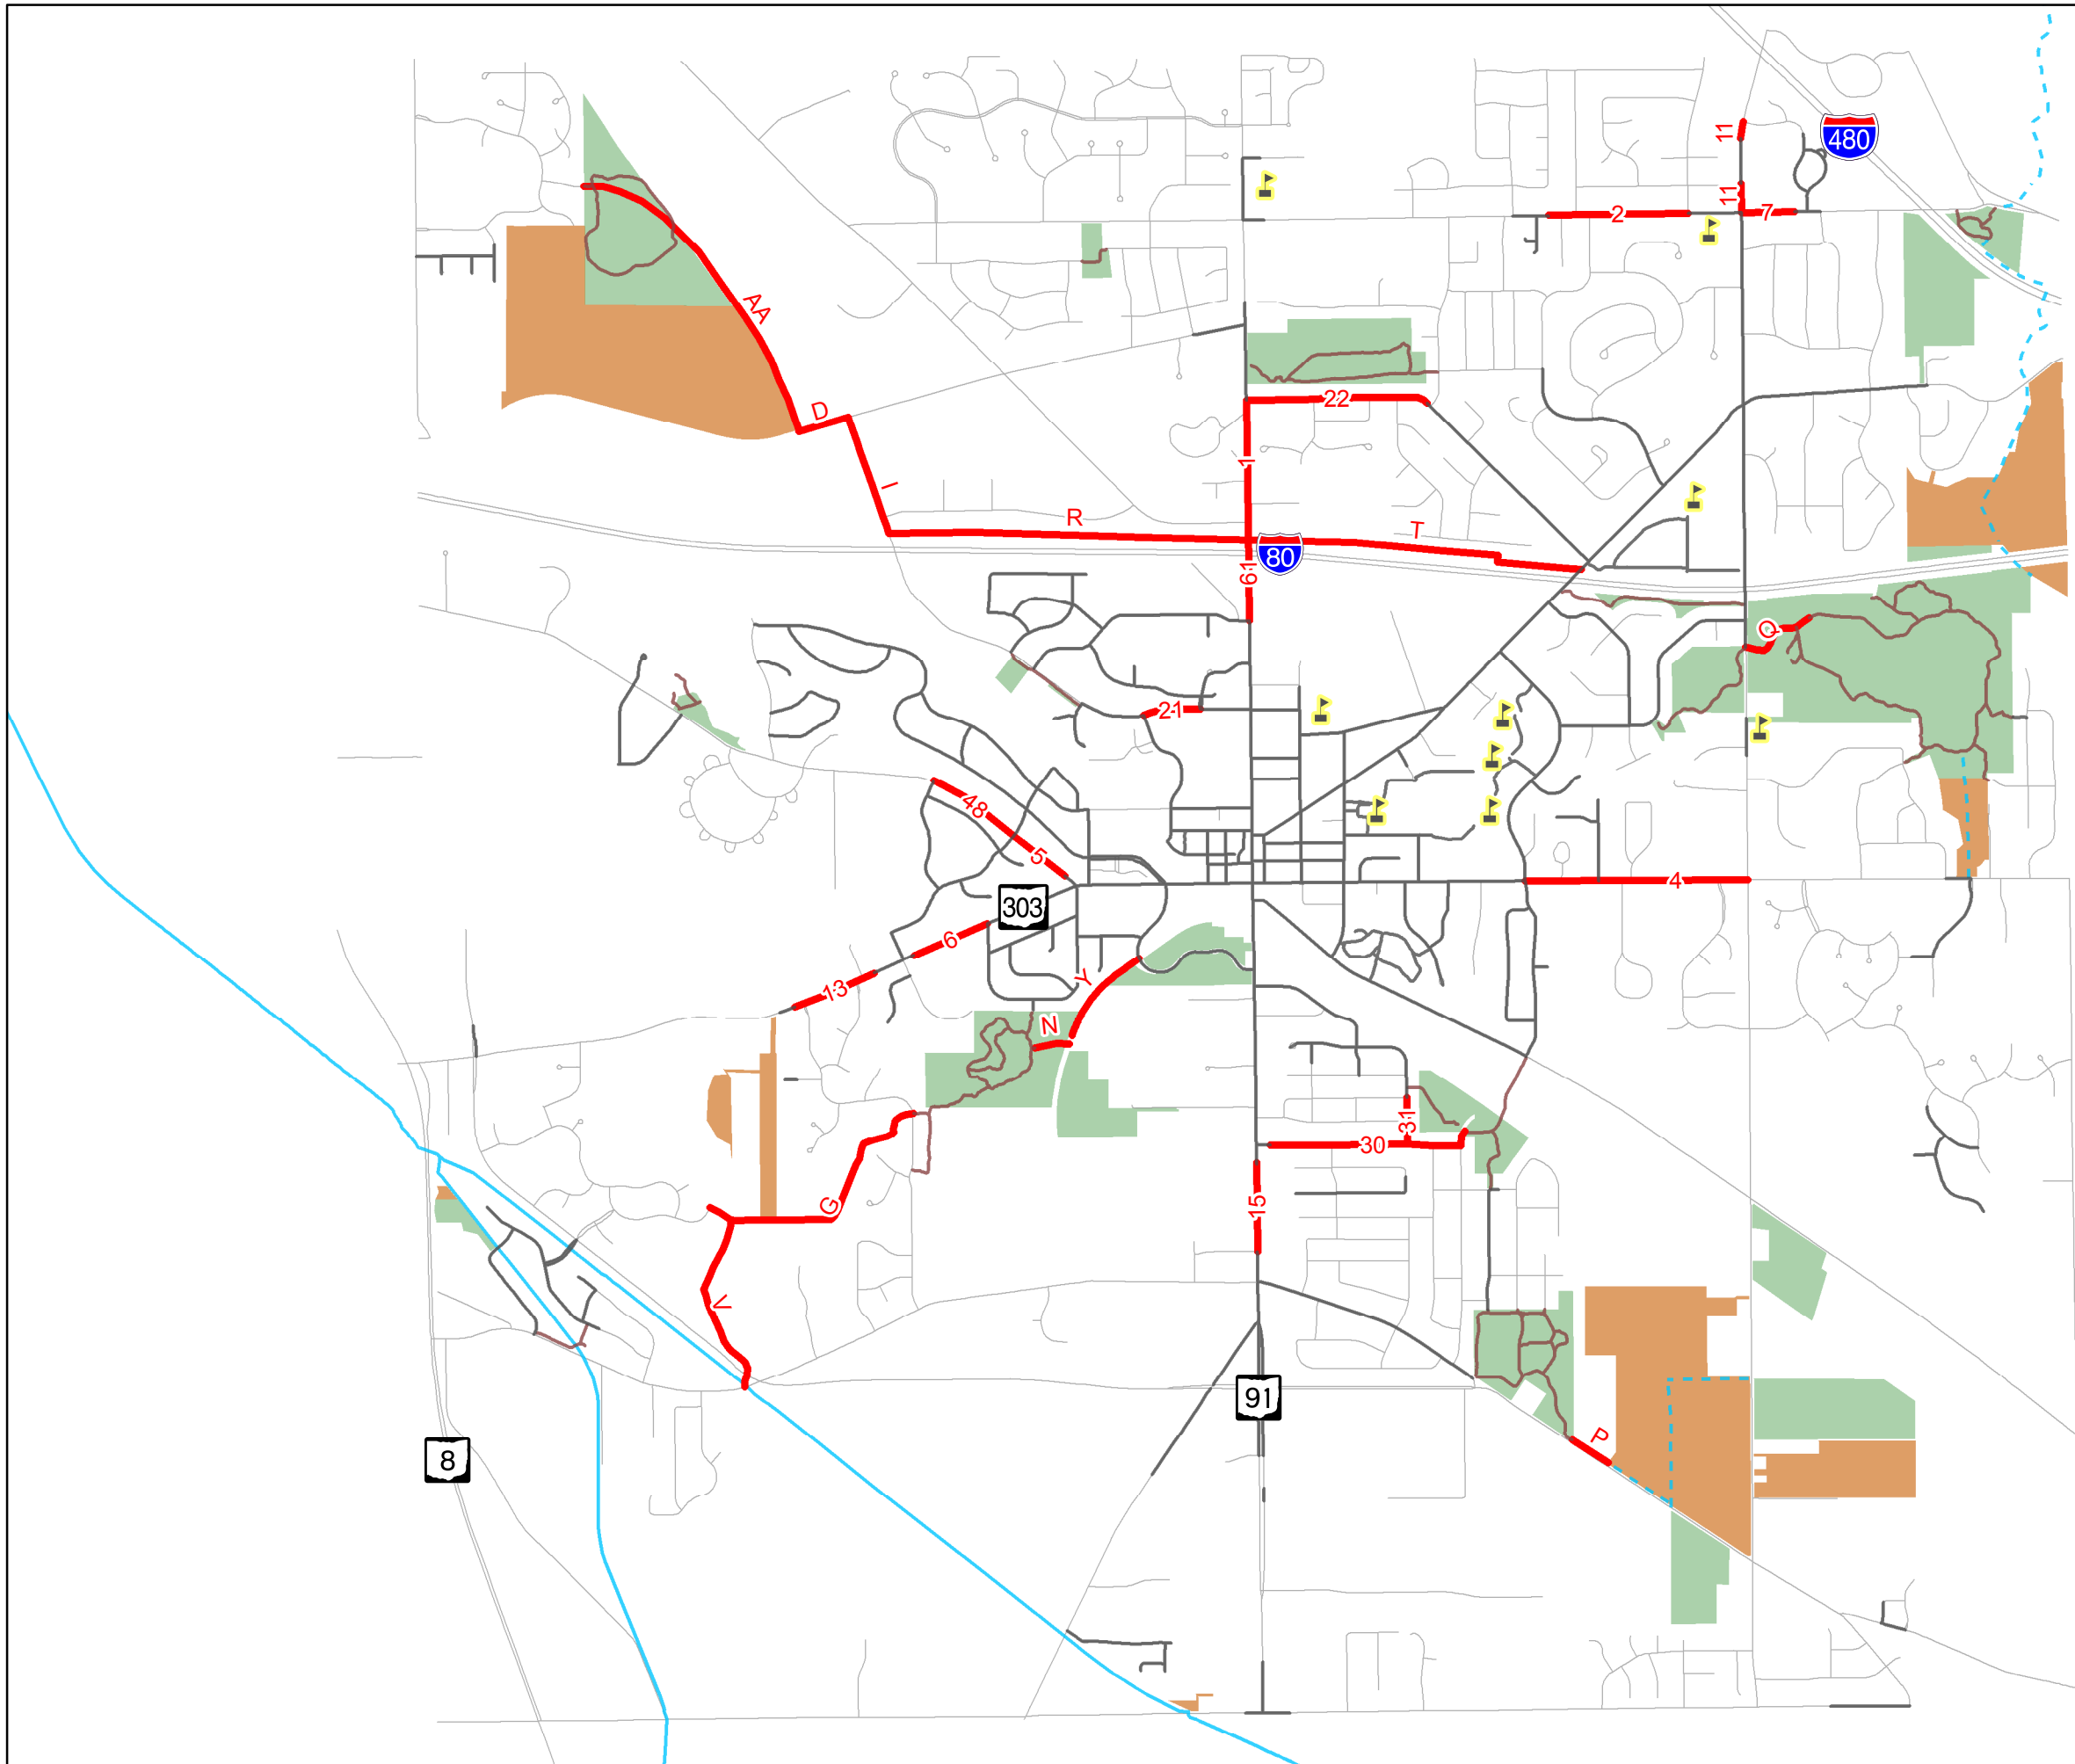

Connectivity Plan High Priority Rankings DRAFT

 Hudson Schools

 Existing Walkways

Proposed Walkways Priority

 High Priority

 Existing Park Trails

 Metro Parks Trails

 Proposed Metro Parks Trails

 Existing Roads

 Parks

 Summit Co. Metro Parks

Map Revised: 11-1-2013

DISCLAIMER:
All data on this map were created for the City of Hudson to assist City Departments in management and planning activities. The suitability of this map for any other use is not guaranteed and the user assumes all risk for such uses. The City of Hudson, Ohio, assumes no legal responsibility for the information on this map. Users noting errors or omissions are encouraged to contact the City of Hudson Geographic Information Services at 330-342-9541.