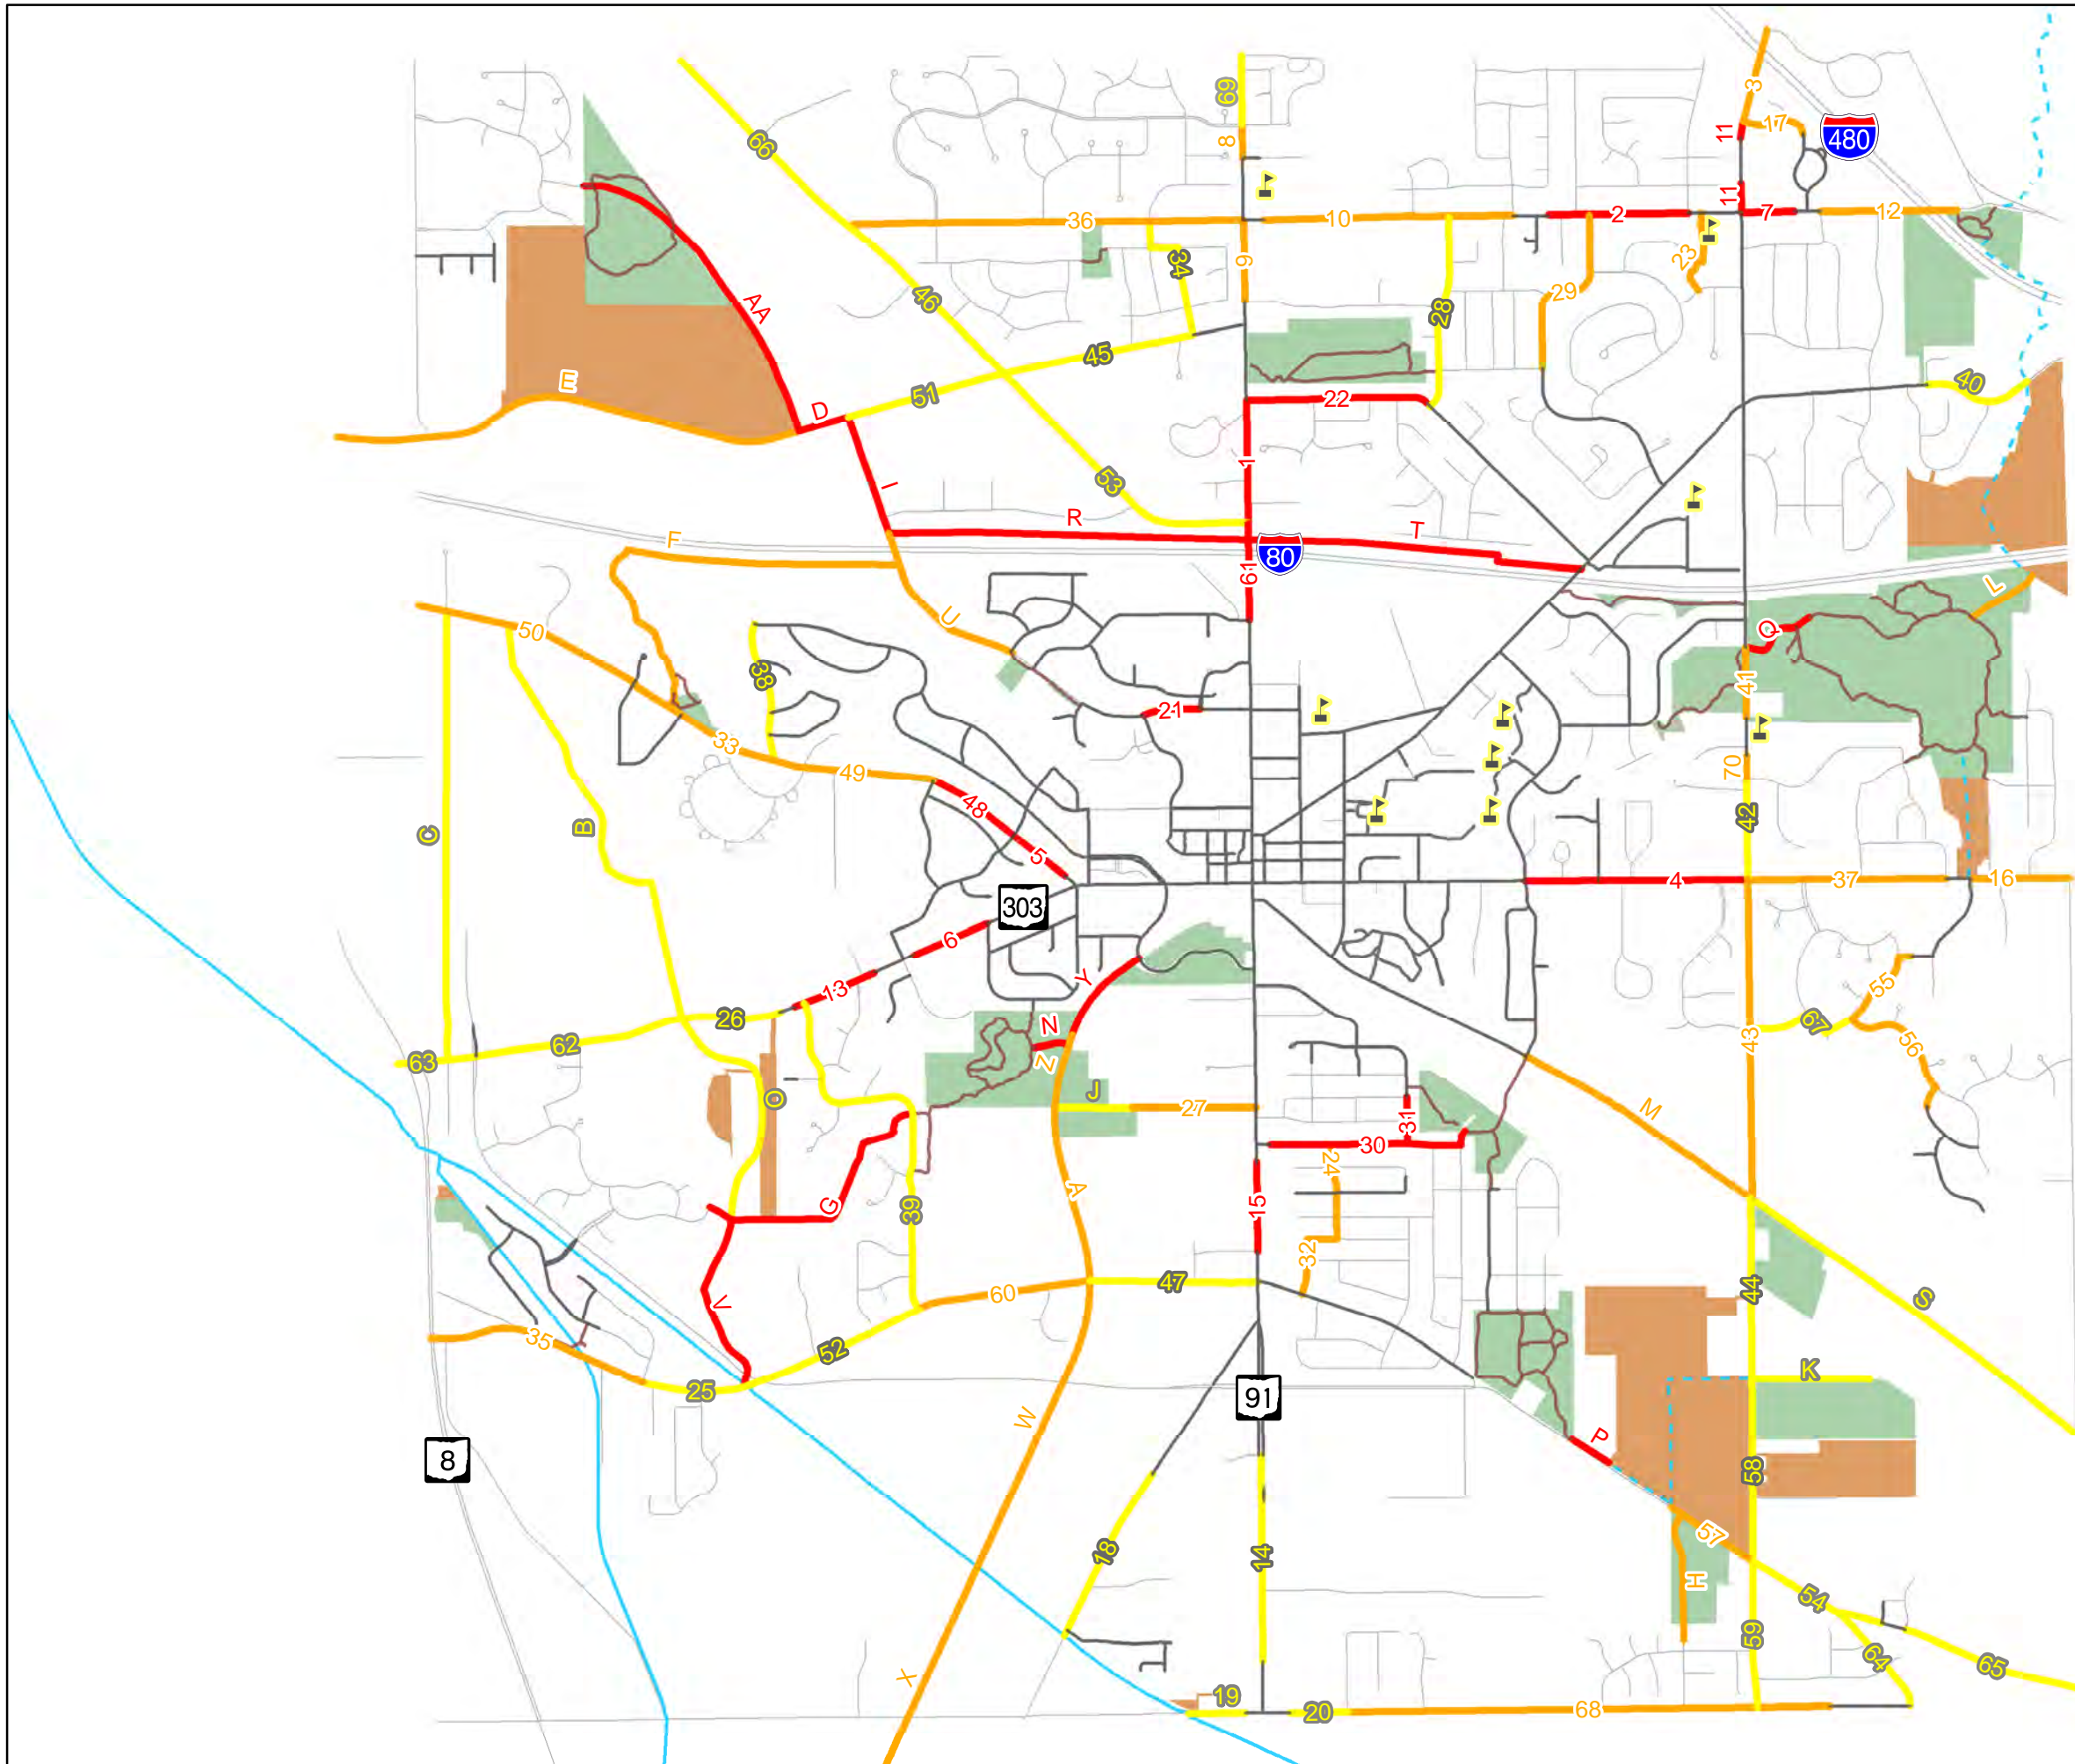

Connectivity Plan Priority Rankings DRAFT

-  Hudson Schools
-  Existing Walkways
- Proposed Walkways Priority**
-  High Priority
-  Medium Priority
-  Low Priority
-  Existing Park Trails
-  Metro Parks Trails
-  Proposed Metro Parks Trails
-  Existing Roads
-  Parks
-  Summit Co. Metro Parks

Map Revised: 11-1-2013

DISCLAIMER:
 All data on this map were created for the City of Hudson to assist City Departments in management and planning activities. The suitability of this map for any other use is not guaranteed and the user assumes all risk for such uses. The City of Hudson, Ohio, assumes no legal responsibility for the information on this map. Users noting errors or omissions are encouraged to contact the City of Hudson Geographic Information Services at 330-342-9541.