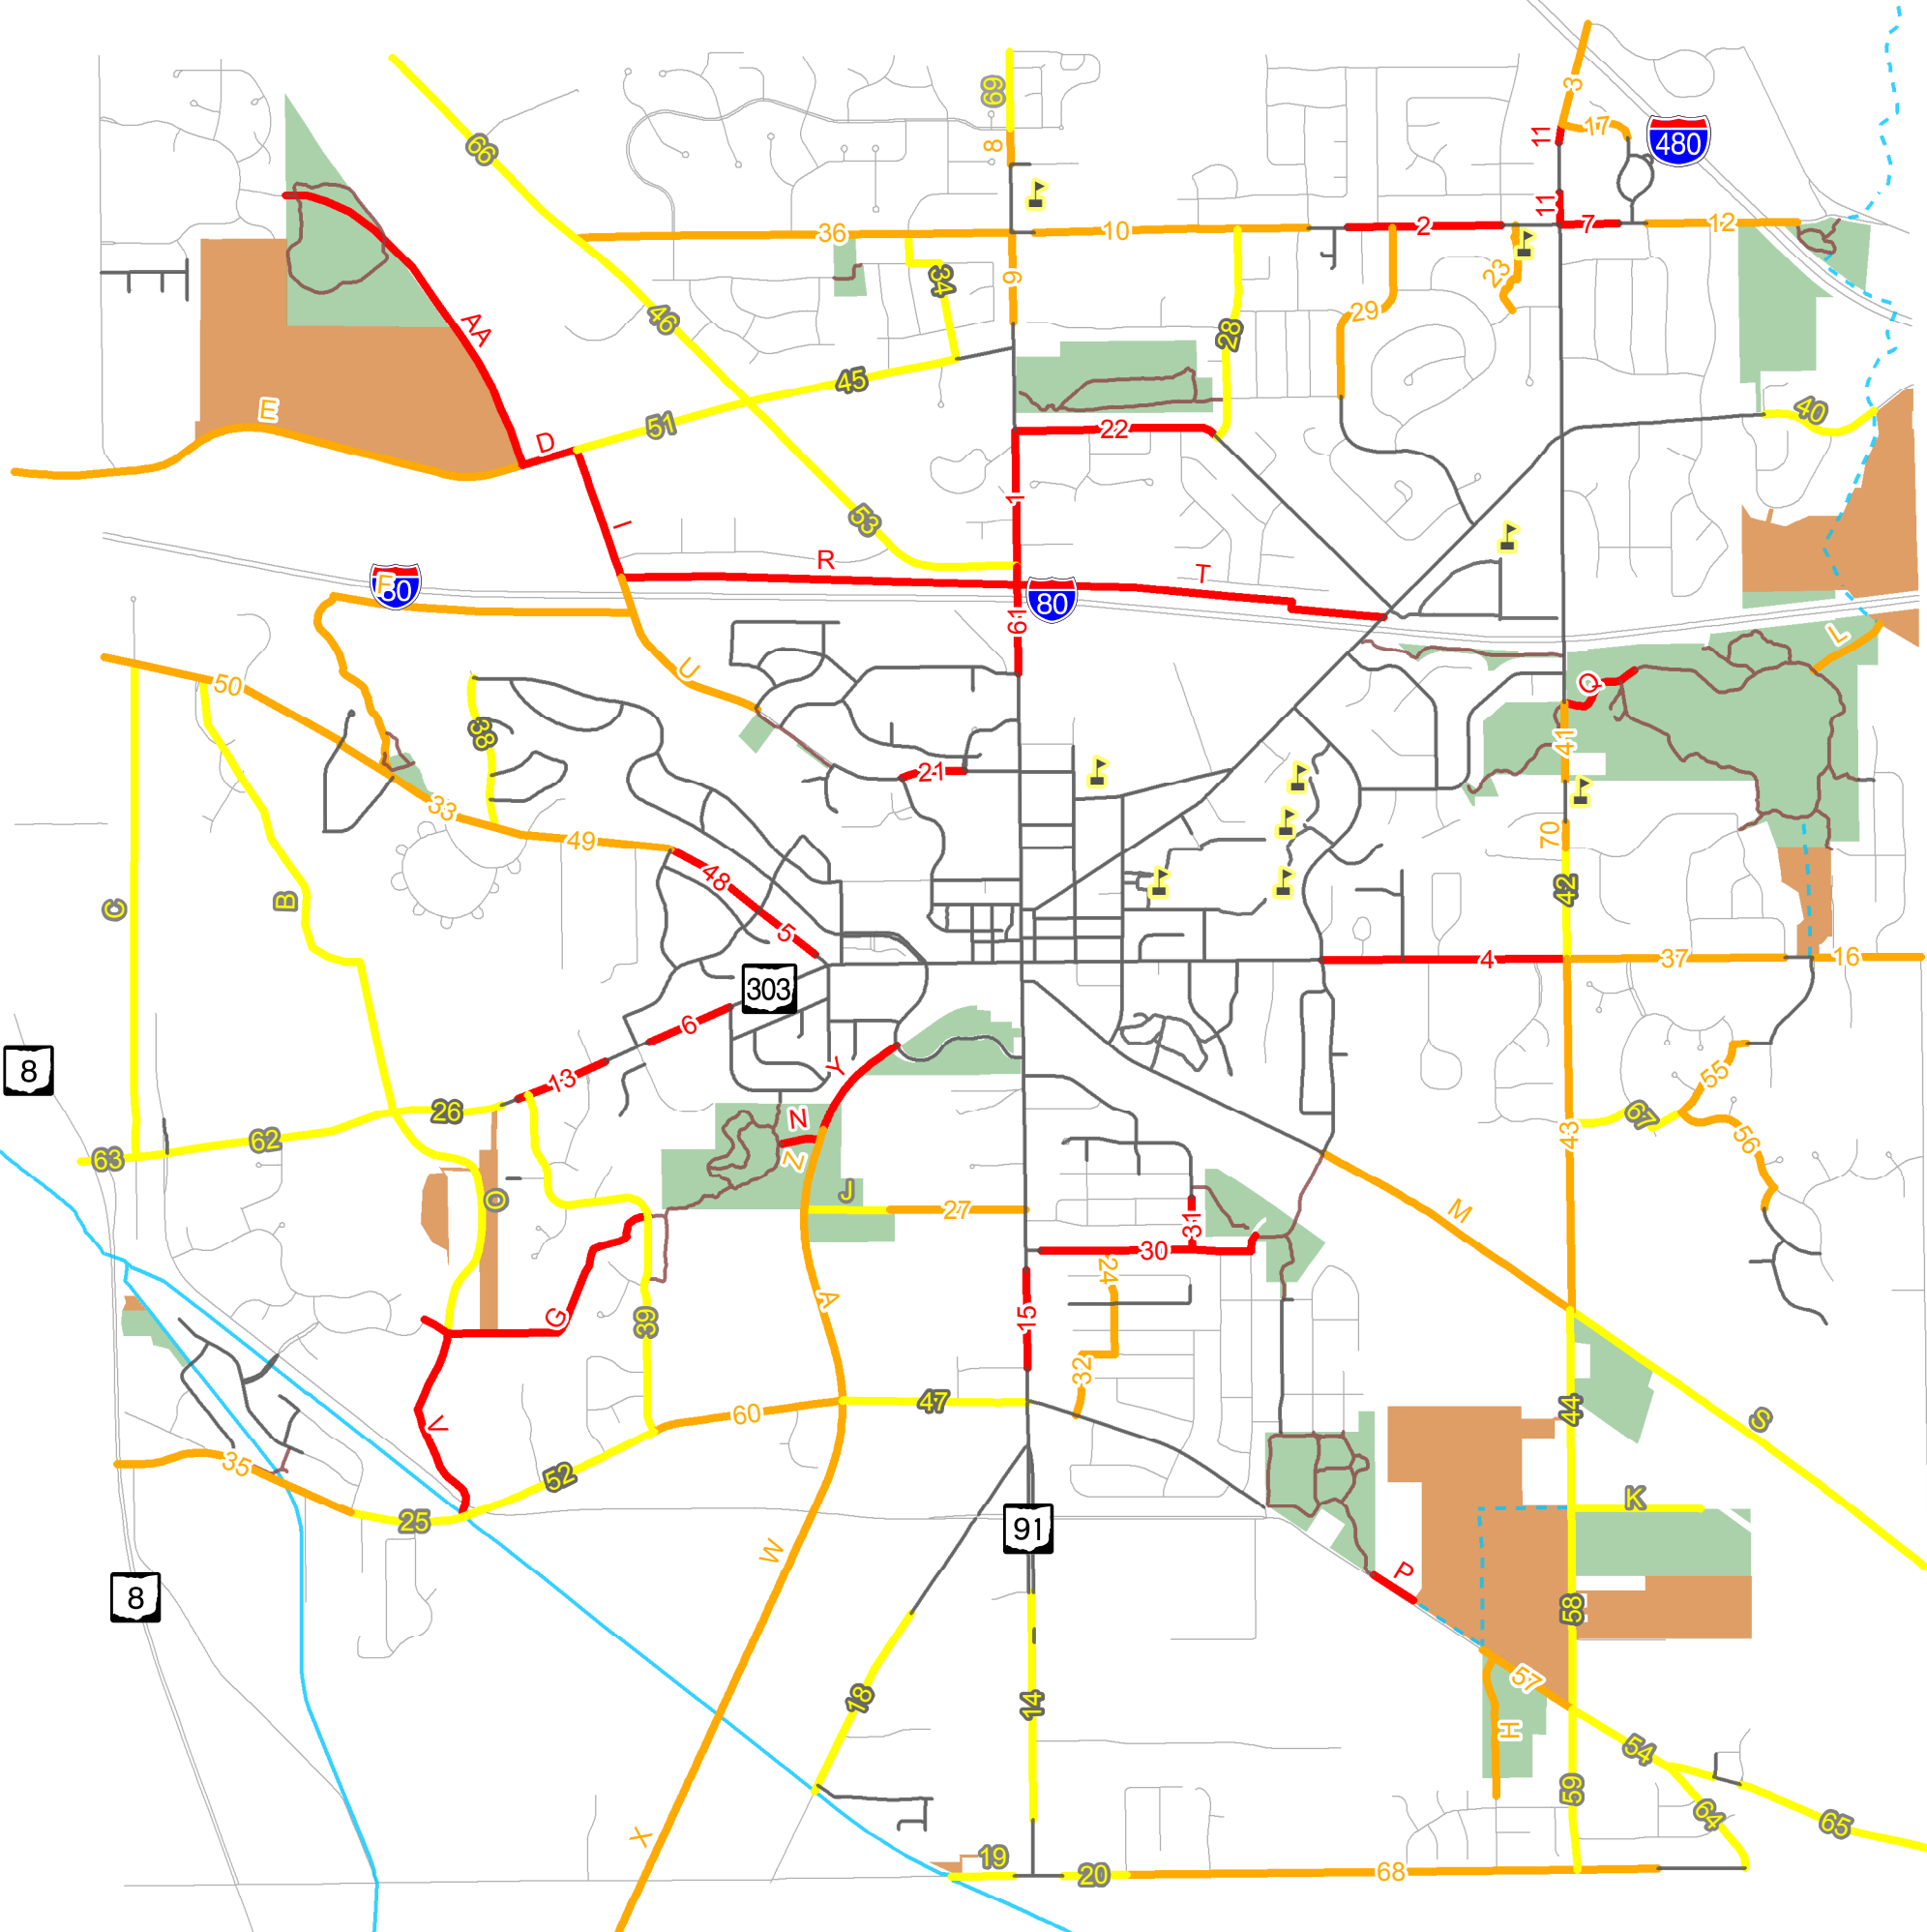

Connectivity Plan Priority Rankings

- Hudson Schools
- Existing Walkways
- Proposed Walkways Priority**
- High Priority
- Medium Priority
- Low Priority
- Existing Park Trails
- Metro Parks Trails
- Proposed Metro Parks Trails
- Existing Roads
- Parks
- Summit Co. Metro Parks

Map Revised: 11-1-2013

DISCLAIMER:
All data on this map were created for the City of Hudson to assist City Departments in management and planning activities. The suitability of this map for any other use is not guaranteed and the user assumes all risk for such uses. The City of Hudson, Ohio, assumes no legal responsibility for the information on this map. Users noting errors or omissions are encouraged to contact the City of Hudson Geographic Information Services at 330-342-9541.