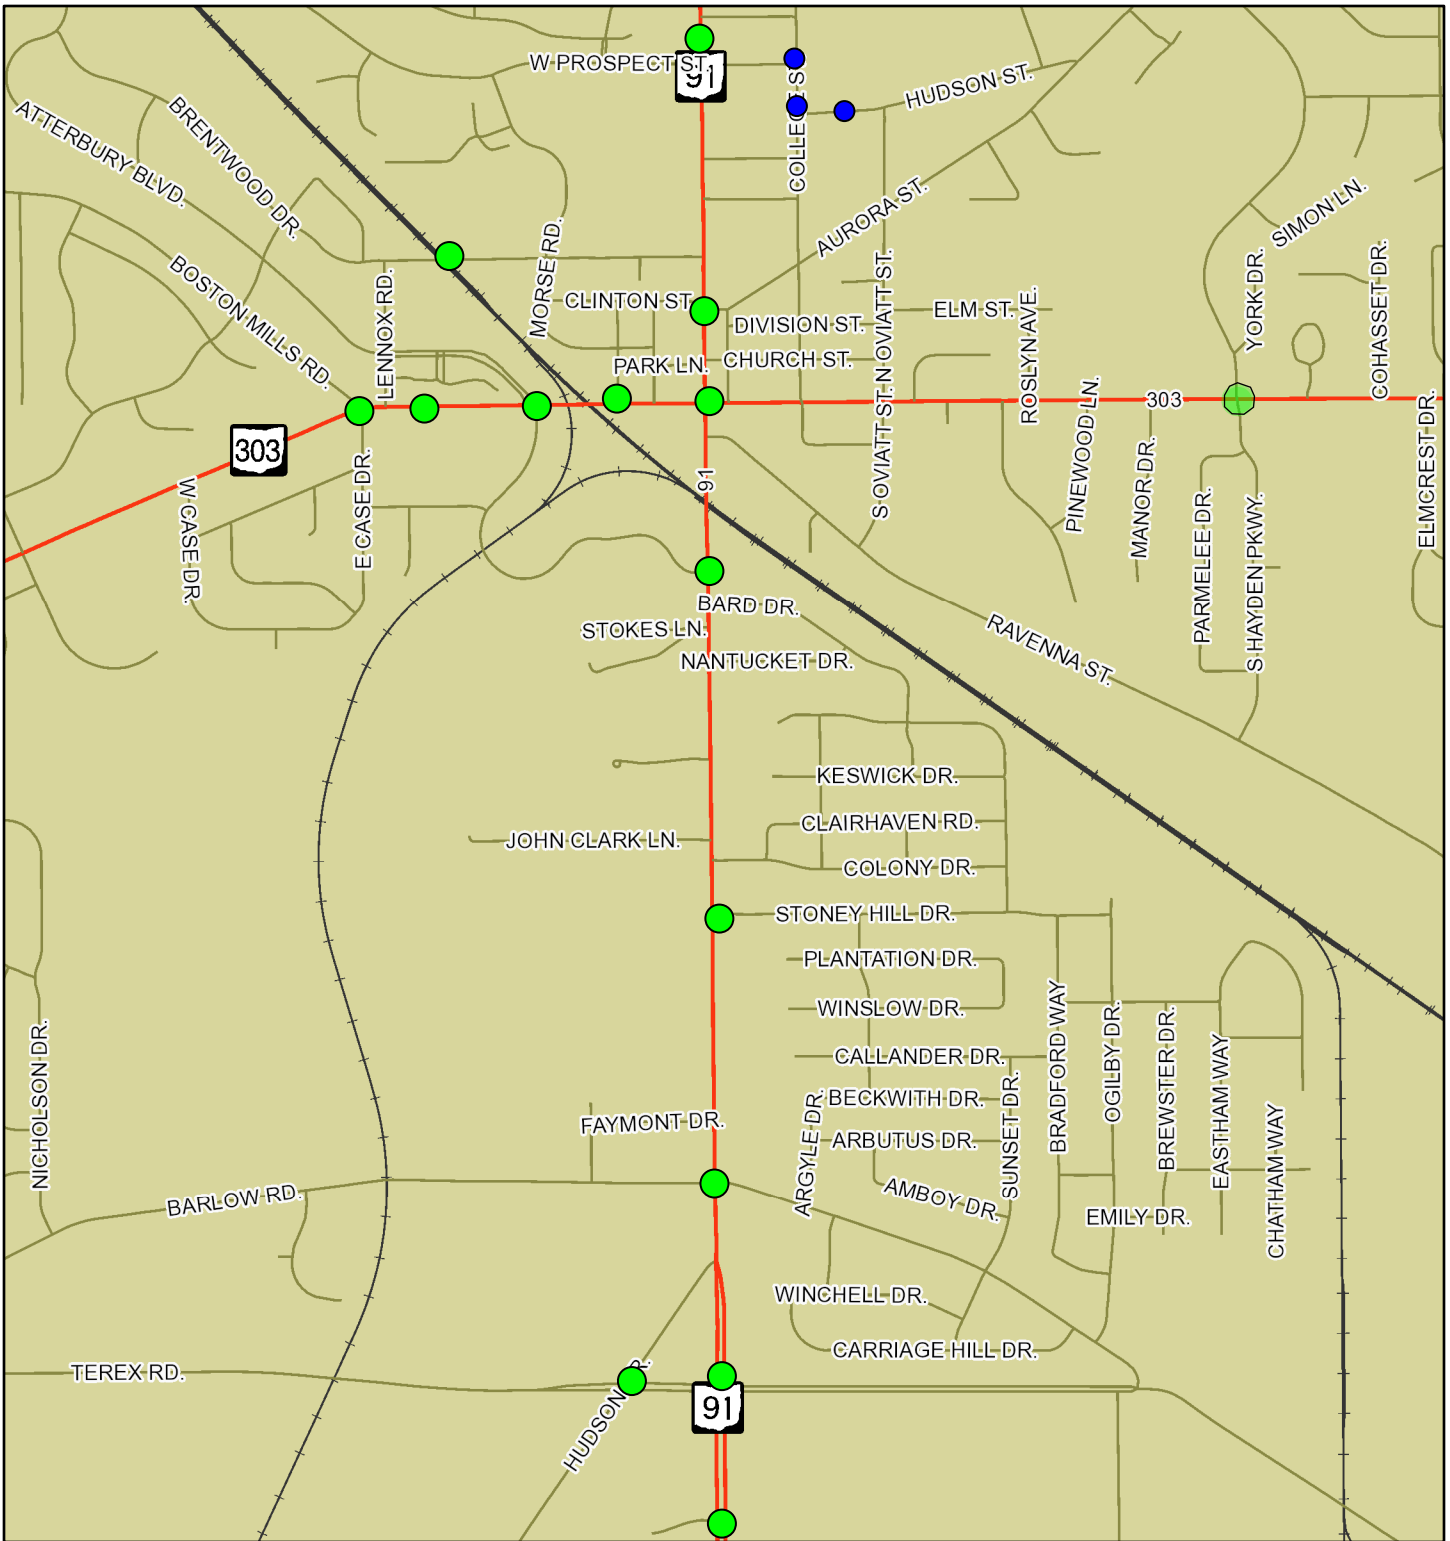

City of Hudson Traffic Signal Map

January 8, 2021

1:19,200