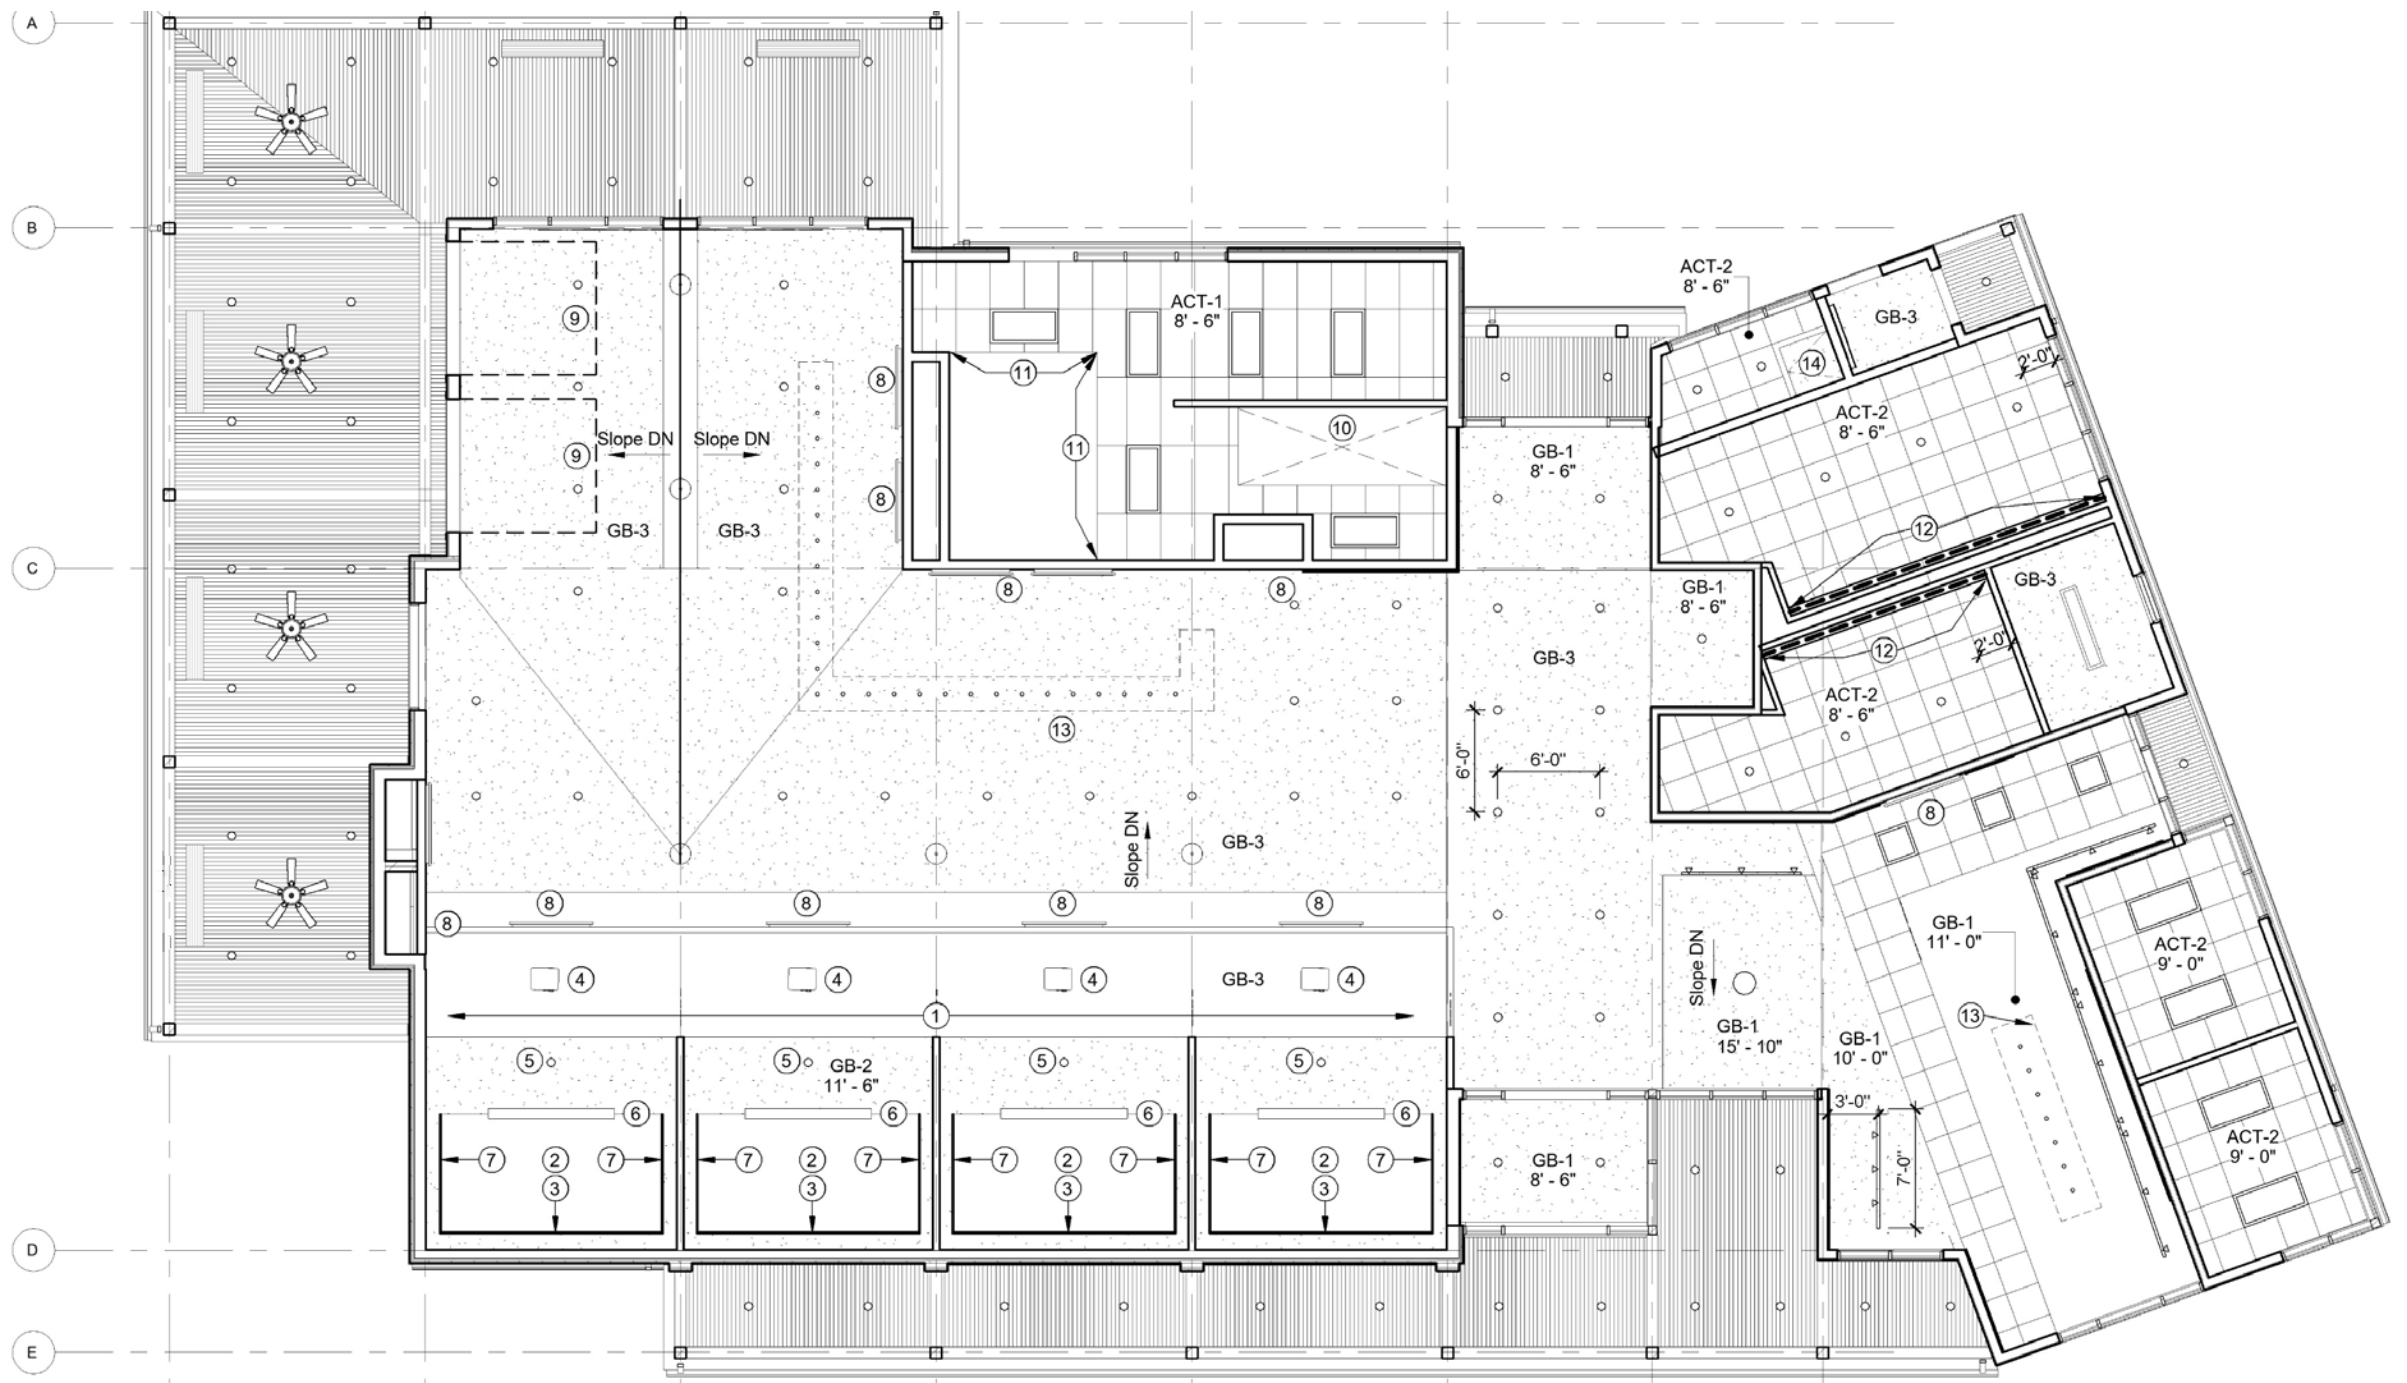

1 ROOF PLAN
 A-112 Scale: 1/8" = 1'-0"

GENERAL NOTES - EXT ELEV

CODED NOTES - EXT ELEV

- 1 044313 18 - Adhered stone masonry veneer
- 2 073113 - Asphalt shingles
- 3 074646 - Fiber cement board and battens siding (3" battens 12" oc) with 6" trim
- 4 063613 - Sectional doors
- 5 085209 - Aluminum clad wood windows and doors
- 6 074113 16 - Standing seam metal roof panels
- 7 068888 - Wood support columns and beams
- 8 103000 - Gas fireplace insert (FP-1)

LEGEND - EXTERIOR ELEVATIONS

3 NORTH ELEVATION 4
 A-202 Scale: 1/8" = 1'-0"

2 WEST ELEVATION 4
 A-202 Scale: 1/8" = 1'-0"

1 SOUTH ELEVATION 4
 A-202 Scale: 1/8" = 1'-0"

2

SITE PLAN & FLOOR PLAN

FLAT ROOF MECHANICAL
EQUIPMENT AREA