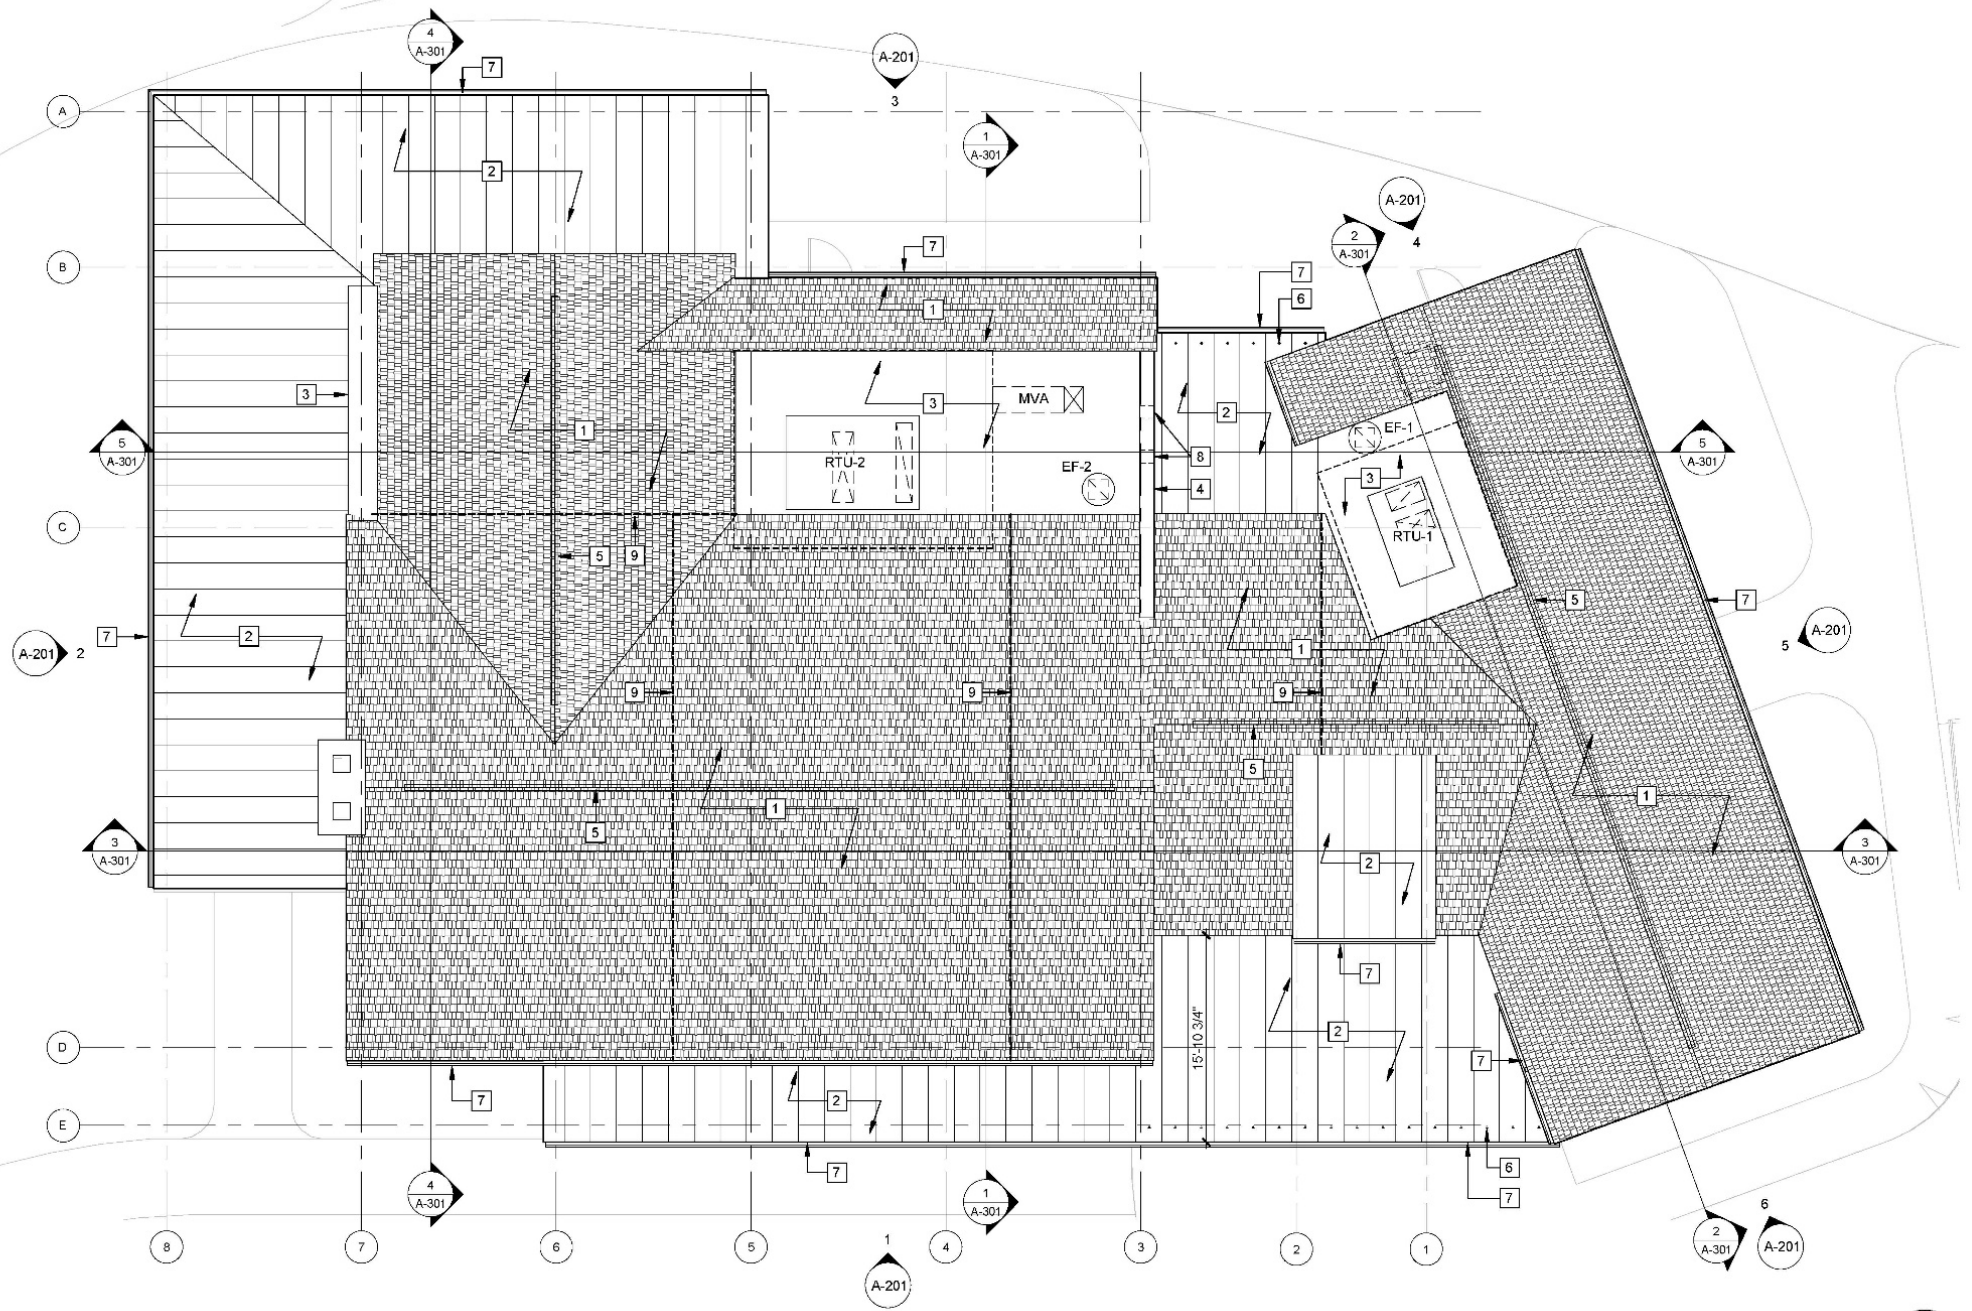

SITE PLAN &
FLOOR PLAN

3

MATERIALS

4

RENDERINGS

1

SUBMITTAL

HUDSON PARK BOARD
DOC. No. 54121101

1 ROOF PLAN
 A-112 Scale: 1/8" = 1'-0"

GENERAL NOTES - EXT ELEV

CODED NOTES - EXT ELEV

- 1 044313 18 - Adhered stone masonry veneer
- 2 073113 - Asphalt shingles
- 3 074646 - Fiber cement board and battens siding (3" battens 12" oc) with 6" trim
- 4 063613 - Sectional doors
- 5 085209 - Aluminum clad wood windows and doors
- 6 074113 16 - Standing seam metal roof panels
- 7 068888 - Wood support columns and beams
- 8 103000 - Gas fireplace insert (FP-1)

LEGEND - EXTERIOR ELEVATIONS

3 NORTH ELEVATION 4
 A-202 Scale: 1/8" = 1'-0"

2 WEST ELEVATION 4
 A-202 Scale: 1/8" = 1'-0"

1 SOUTH ELEVATION 4
 A-202 Scale: 1/8" = 1'-0"

2

SITE PLAN & FLOOR PLAN

FLAT ROOF MECHANICAL
EQUIPMENT AREA