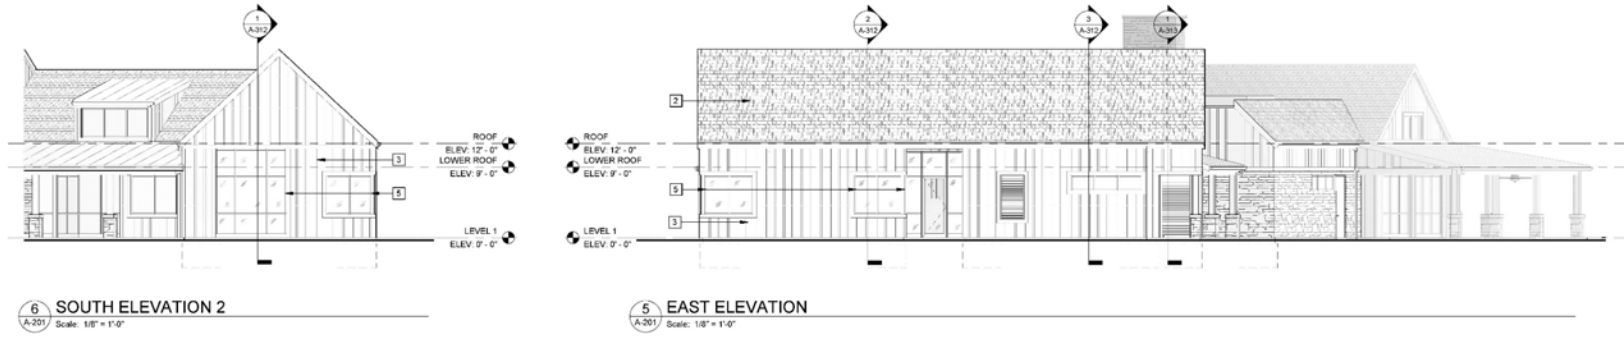

GENERAL NOTES - EXT ELEV

 # CODED NOTES - EXT ELEV

LEGEND - EXTERIOR ELEVATIONS