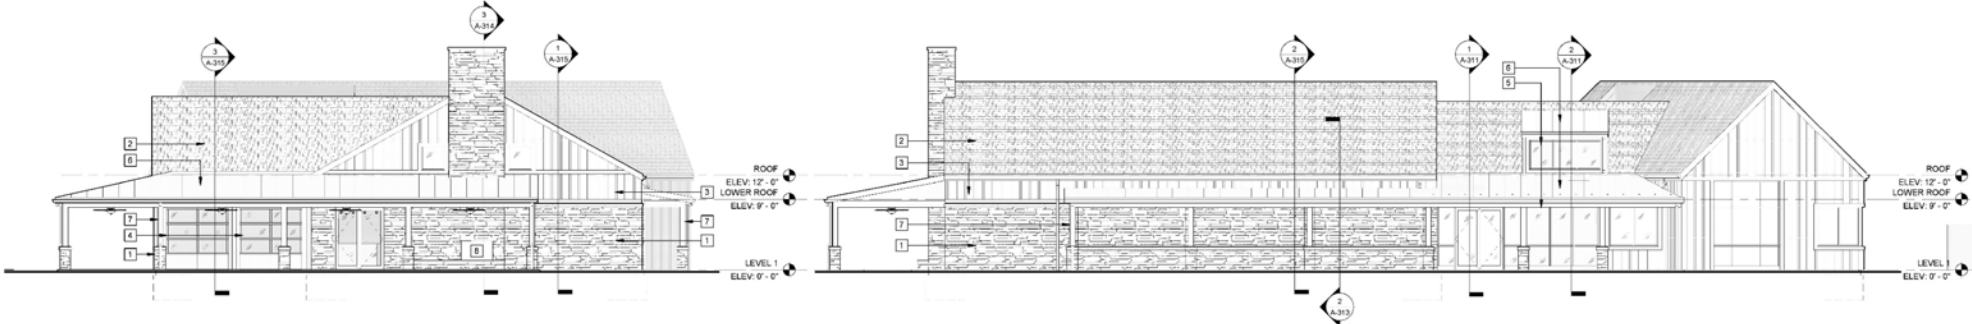

GENERAL NOTES - EXT ELEV

 # CODED NOTES - EXT ELEV

LEGEND - EXTERIOR ELEVATIONS