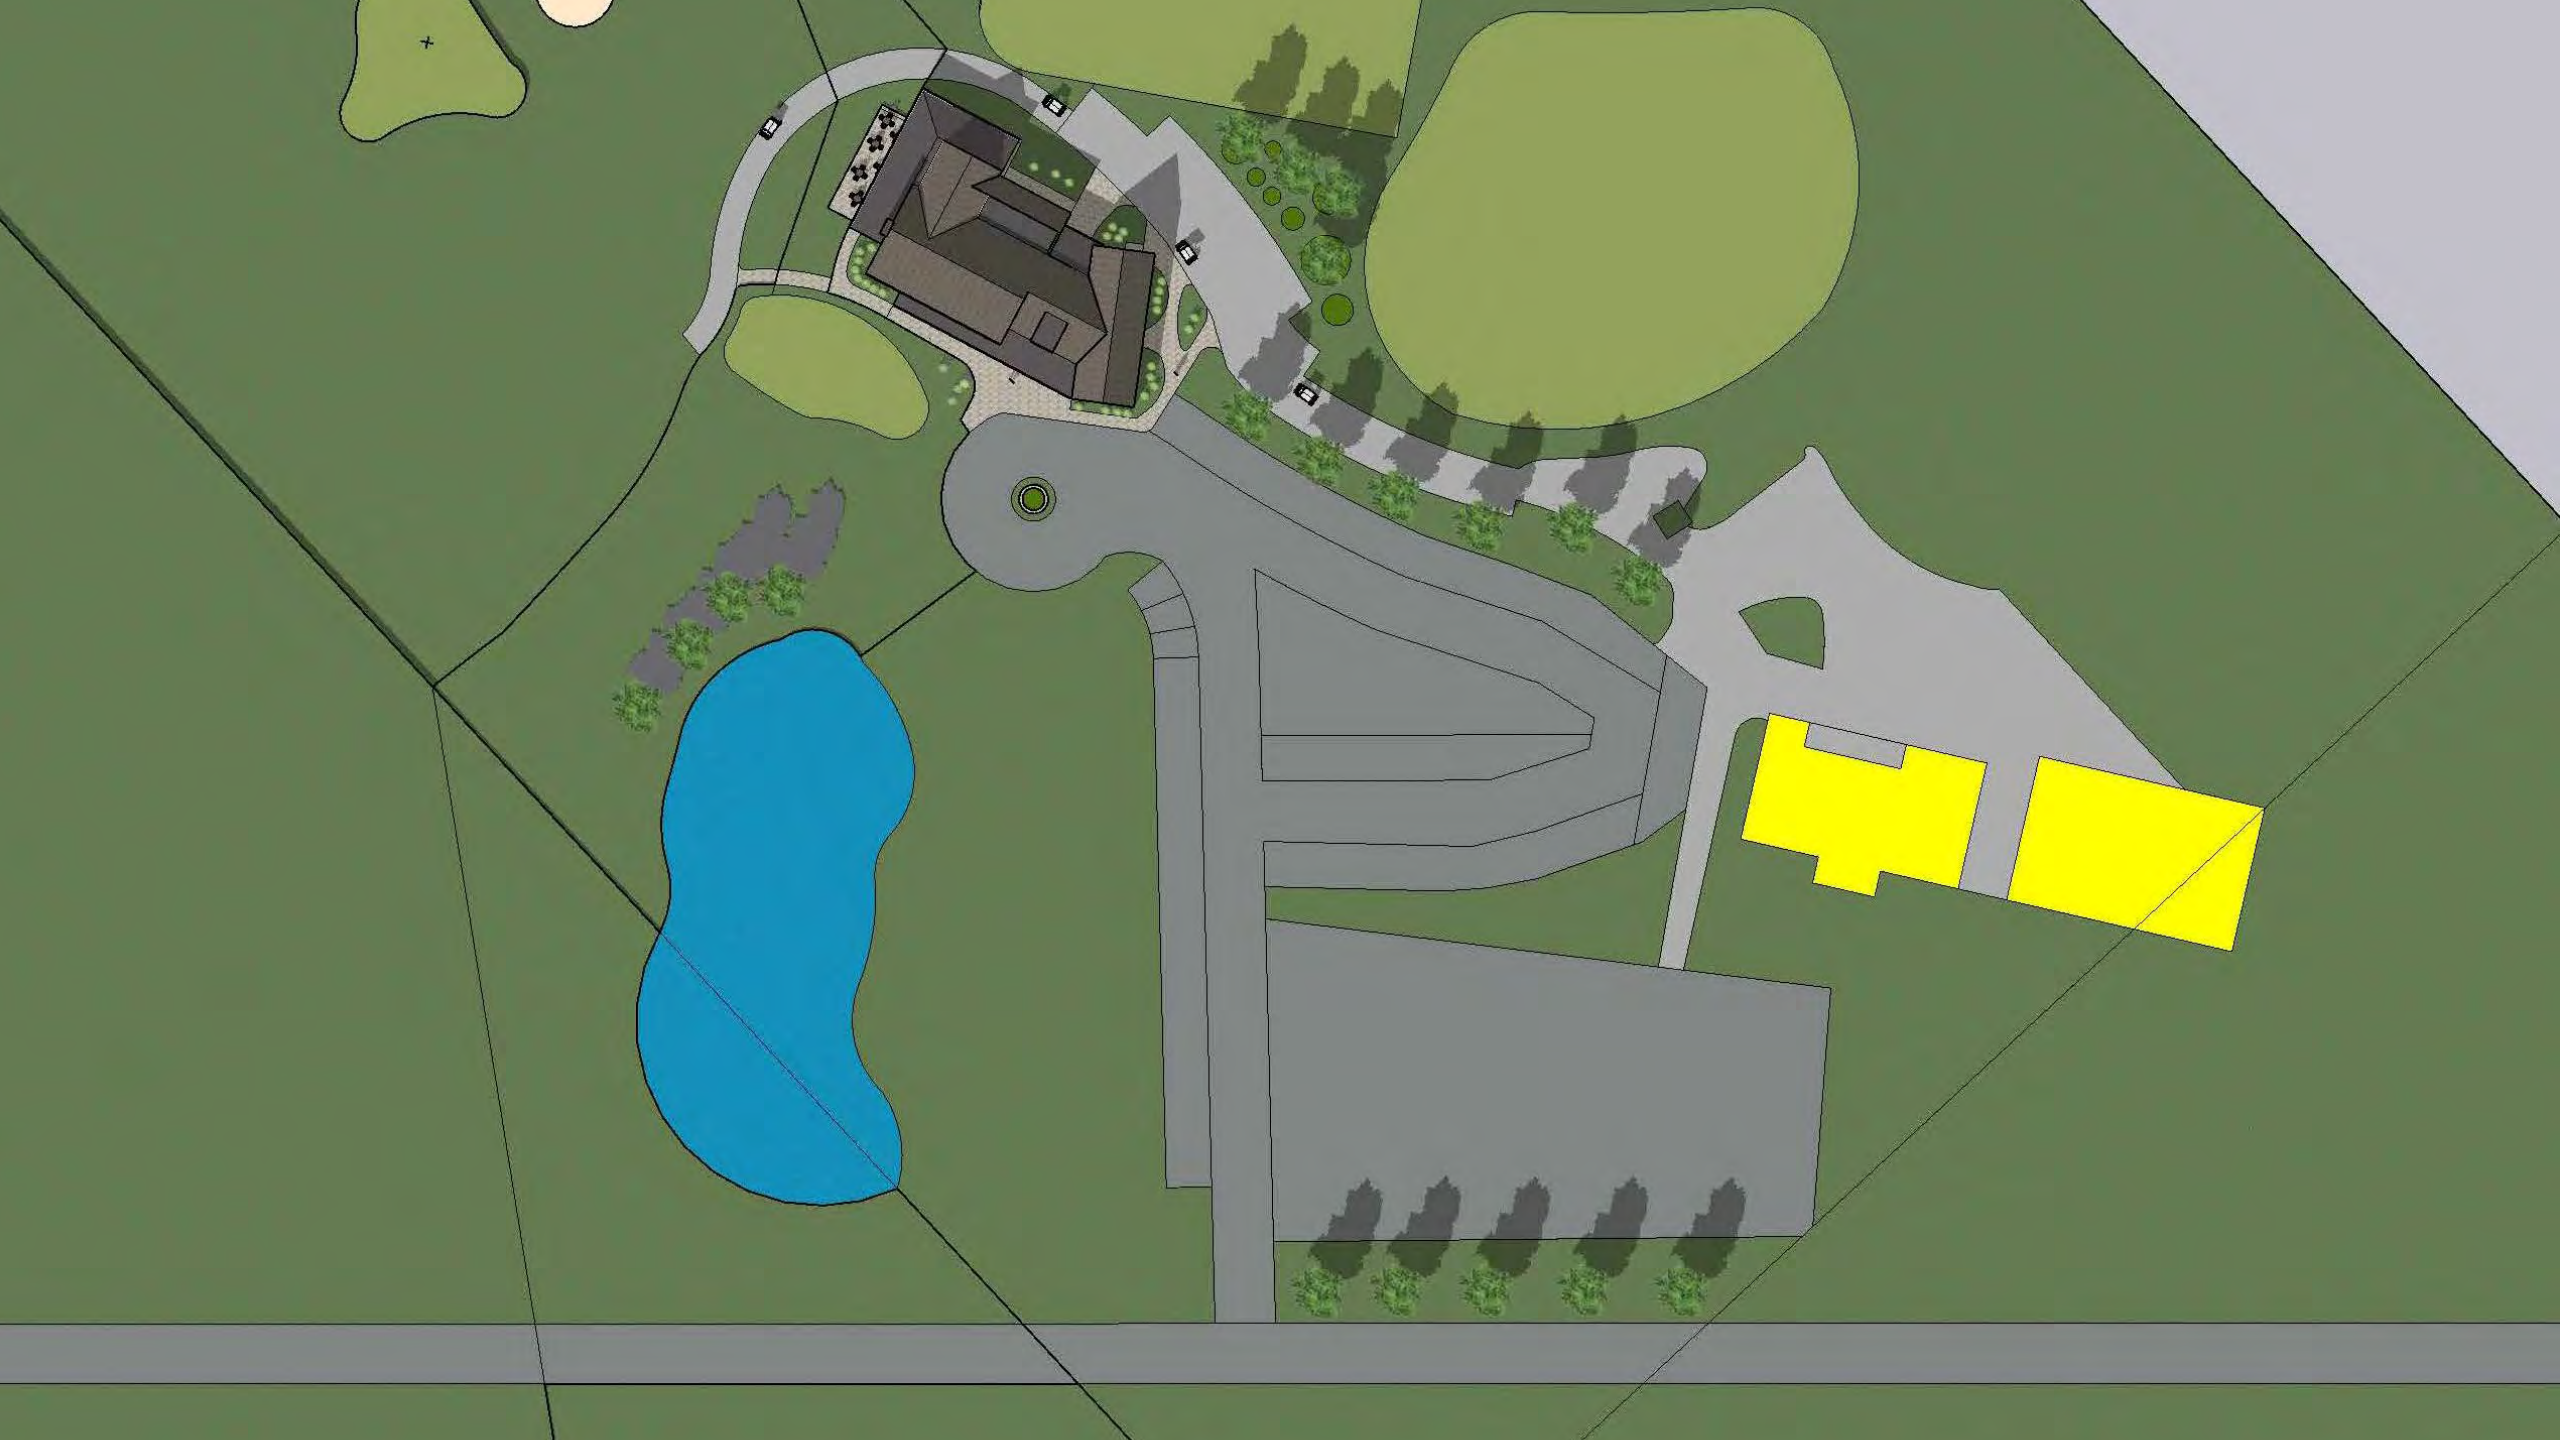

1 ROOF PLAN
 A-112 Scale: 1/8" = 1'-0"

GENERAL NOTES - EXT ELEV

CODED NOTES - EXT ELEV

- 1 044313 18 - Adhered stone masonry veneer
- 2 073113 - Asphalt shingles
- 3 074646 - Fiber cement board and battens siding (3" battens 12" oc) with 6" trim
- 4 063613 - Sectional doors
- 5 085209 - Aluminum clad wood windows and doors
- 6 074113 16 - Standing seam metal roof panels
- 7 068888 - Wood support columns and beams
- 8 103000 - Gas fireplace insert (FP-1)

LEGEND - EXTERIOR ELEVATIONS

3 NORTH ELEVATION 4
 A-202 Scale: 1/8" = 1'-0"

2 WEST ELEVATION 4
 A-202 Scale: 1/8" = 1'-0"

1 SOUTH ELEVATION 4
 A-202 Scale: 1/8" = 1'-0"

2

SITE PLAN & FLOOR PLAN

FLAT ROOF MECHANICAL
EQUIPMENT AREA