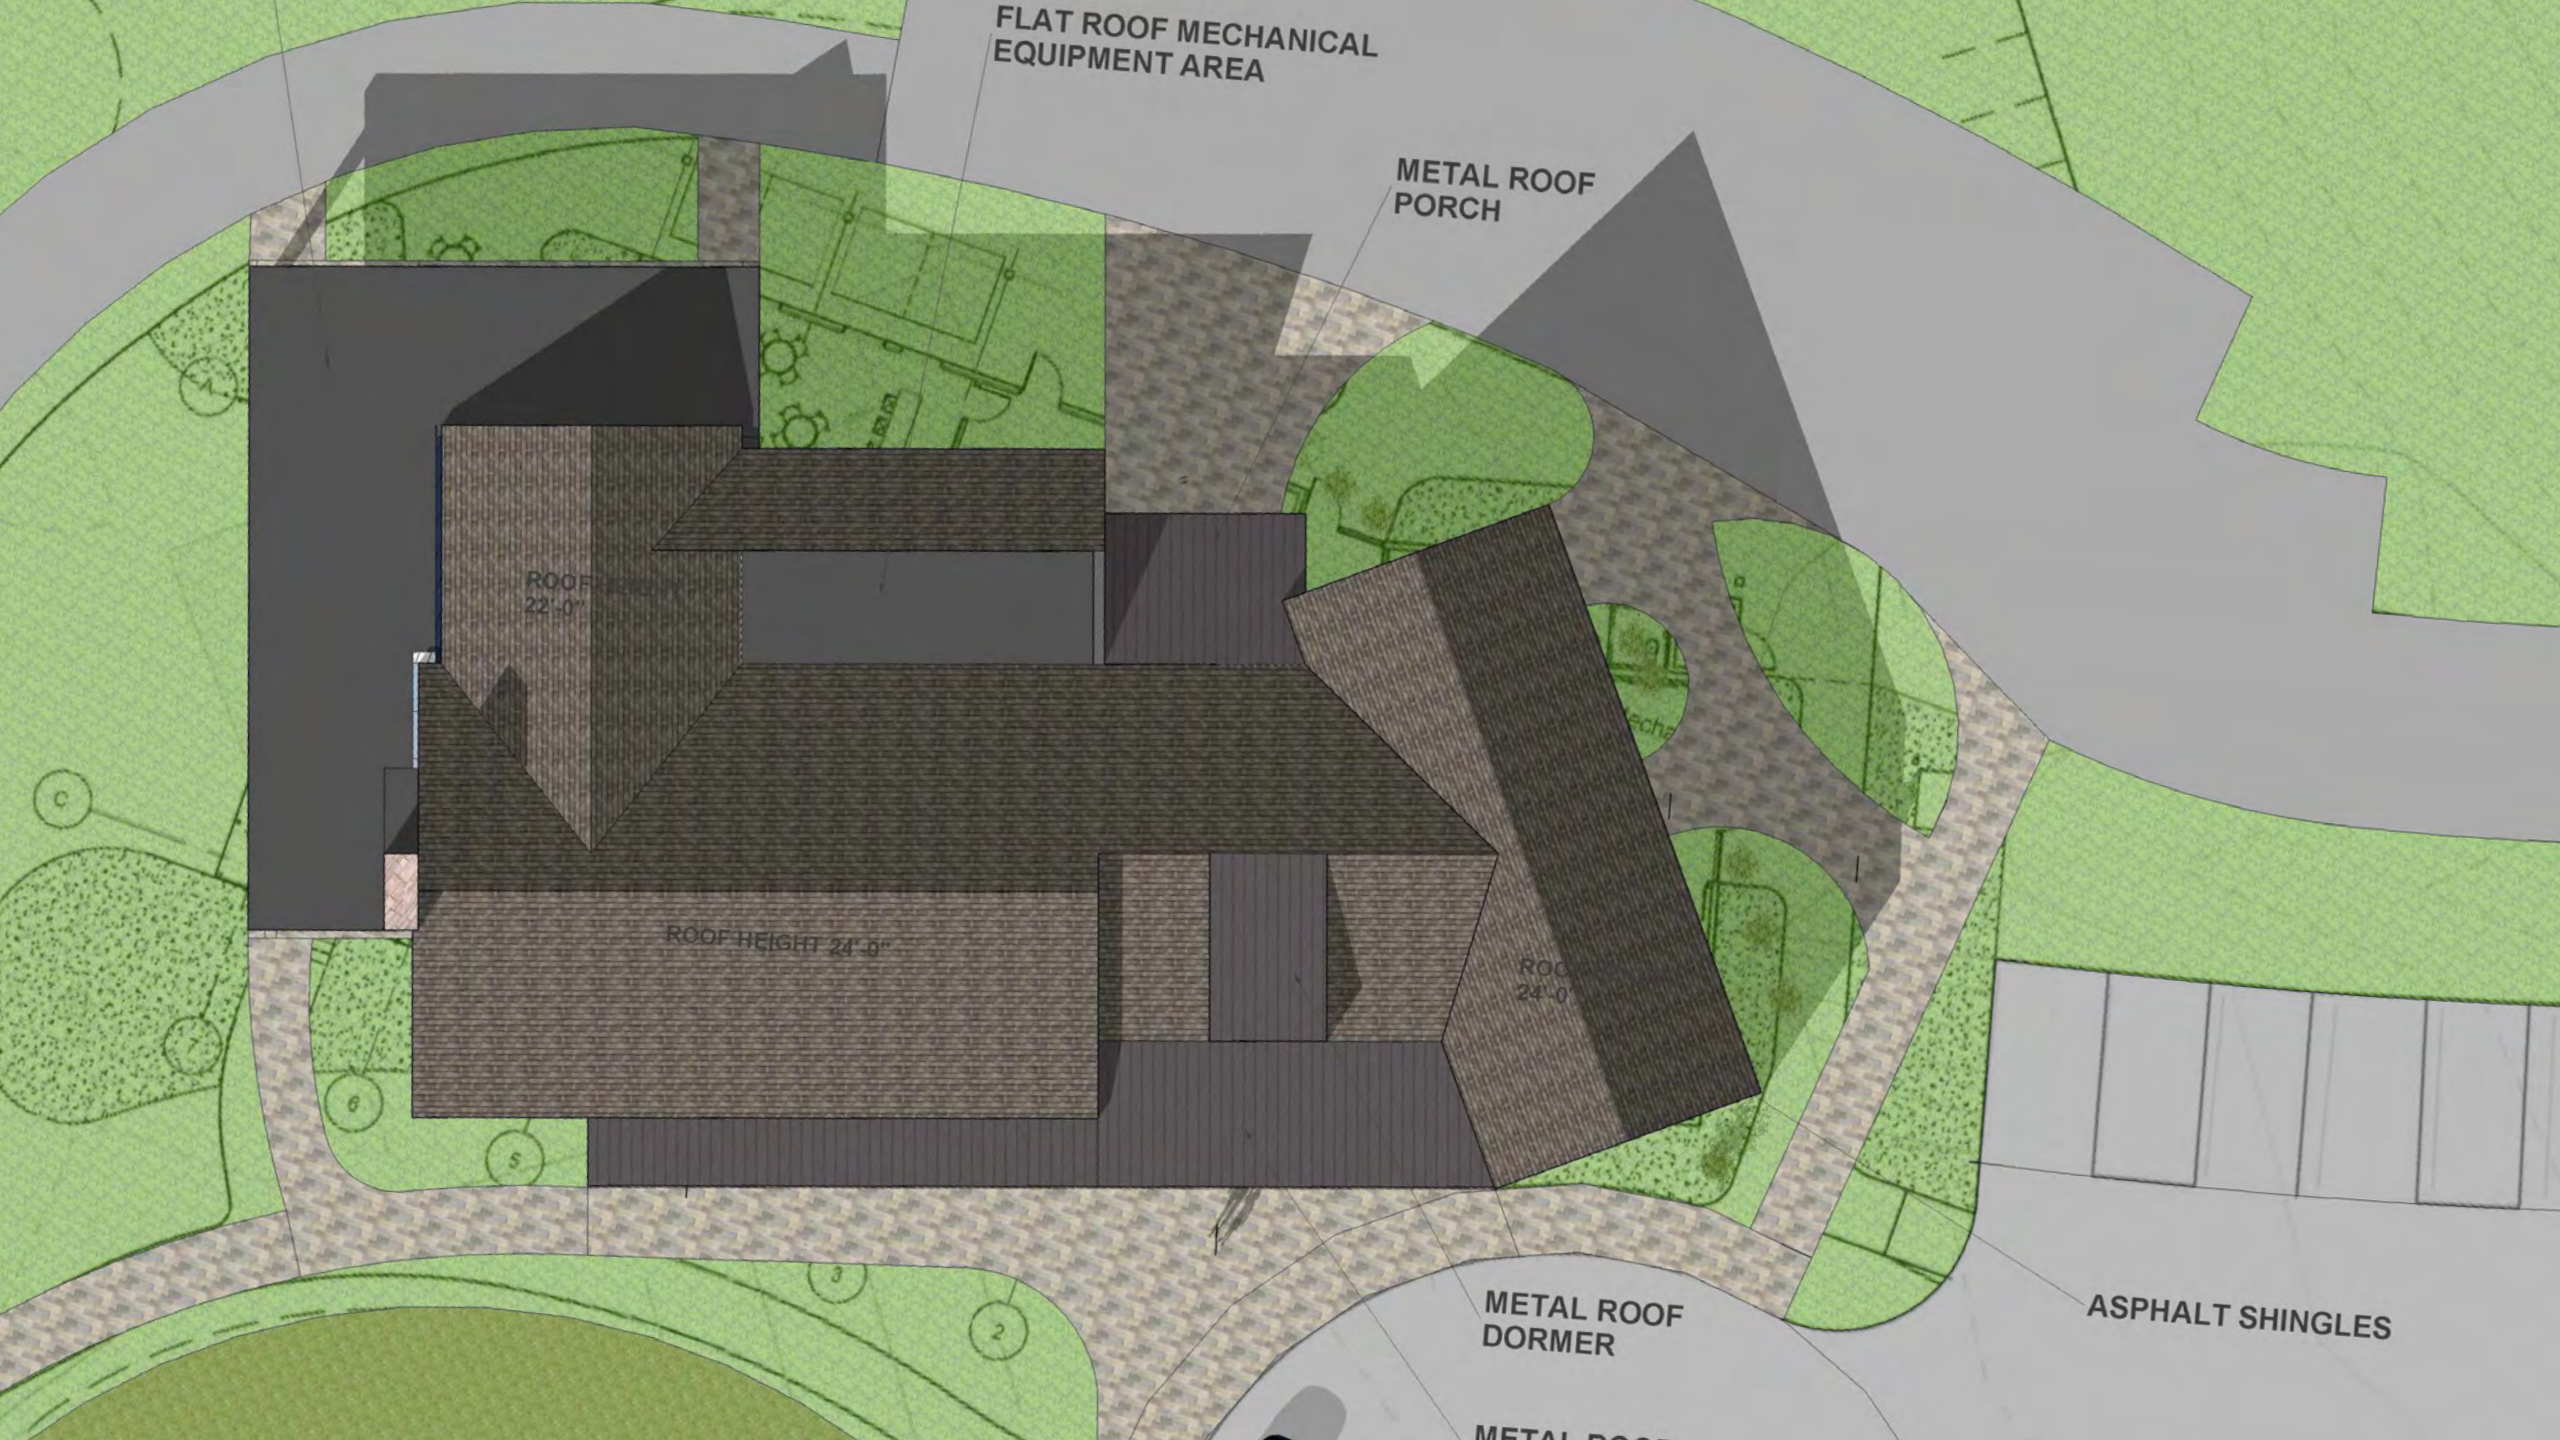

1 ROOF PLAN
 A-112 Scale: 1/8" = 1'-0"

GENERAL NOTES - EXT ELEV

CODED NOTES - EXT ELEV

- 1 044313 18 - Adhered stone masonry veneer
- 2 073113 - Asphalt shingles
- 3 074646 - Fiber cement board and battens siding (3" battens 12" oc) with 6" trim
- 4 063613 - Sectional doors
- 5 085209 - Aluminum clad wood windows and doors
- 6 074113 16 - Standing seam metal roof panels
- 7 068888 - Wood support columns and beams
- 8 103000 - Gas fireplace insert (FP-1)

LEGEND - EXTERIOR ELEVATIONS

3 NORTH ELEVATION 4
 A-202 Scale: 1/8" = 1'-0"

2 WEST ELEVATION 4
 A-202 Scale: 1/8" = 1'-0"

1 SOUTH ELEVATION 4
 A-202 Scale: 1/8" = 1'-0"

2

SITE PLAN & FLOOR PLAN

FLAT ROOF MECHANICAL
EQUIPMENT AREA

METAL ROOF
PORCH

ROOF HEIGHT
22'-0"

ROOF HEIGHT 24'-0"

ROOF
24'-0"

METAL ROOF
DORMER

ASPHALT SHINGLES

3

MATERIALS