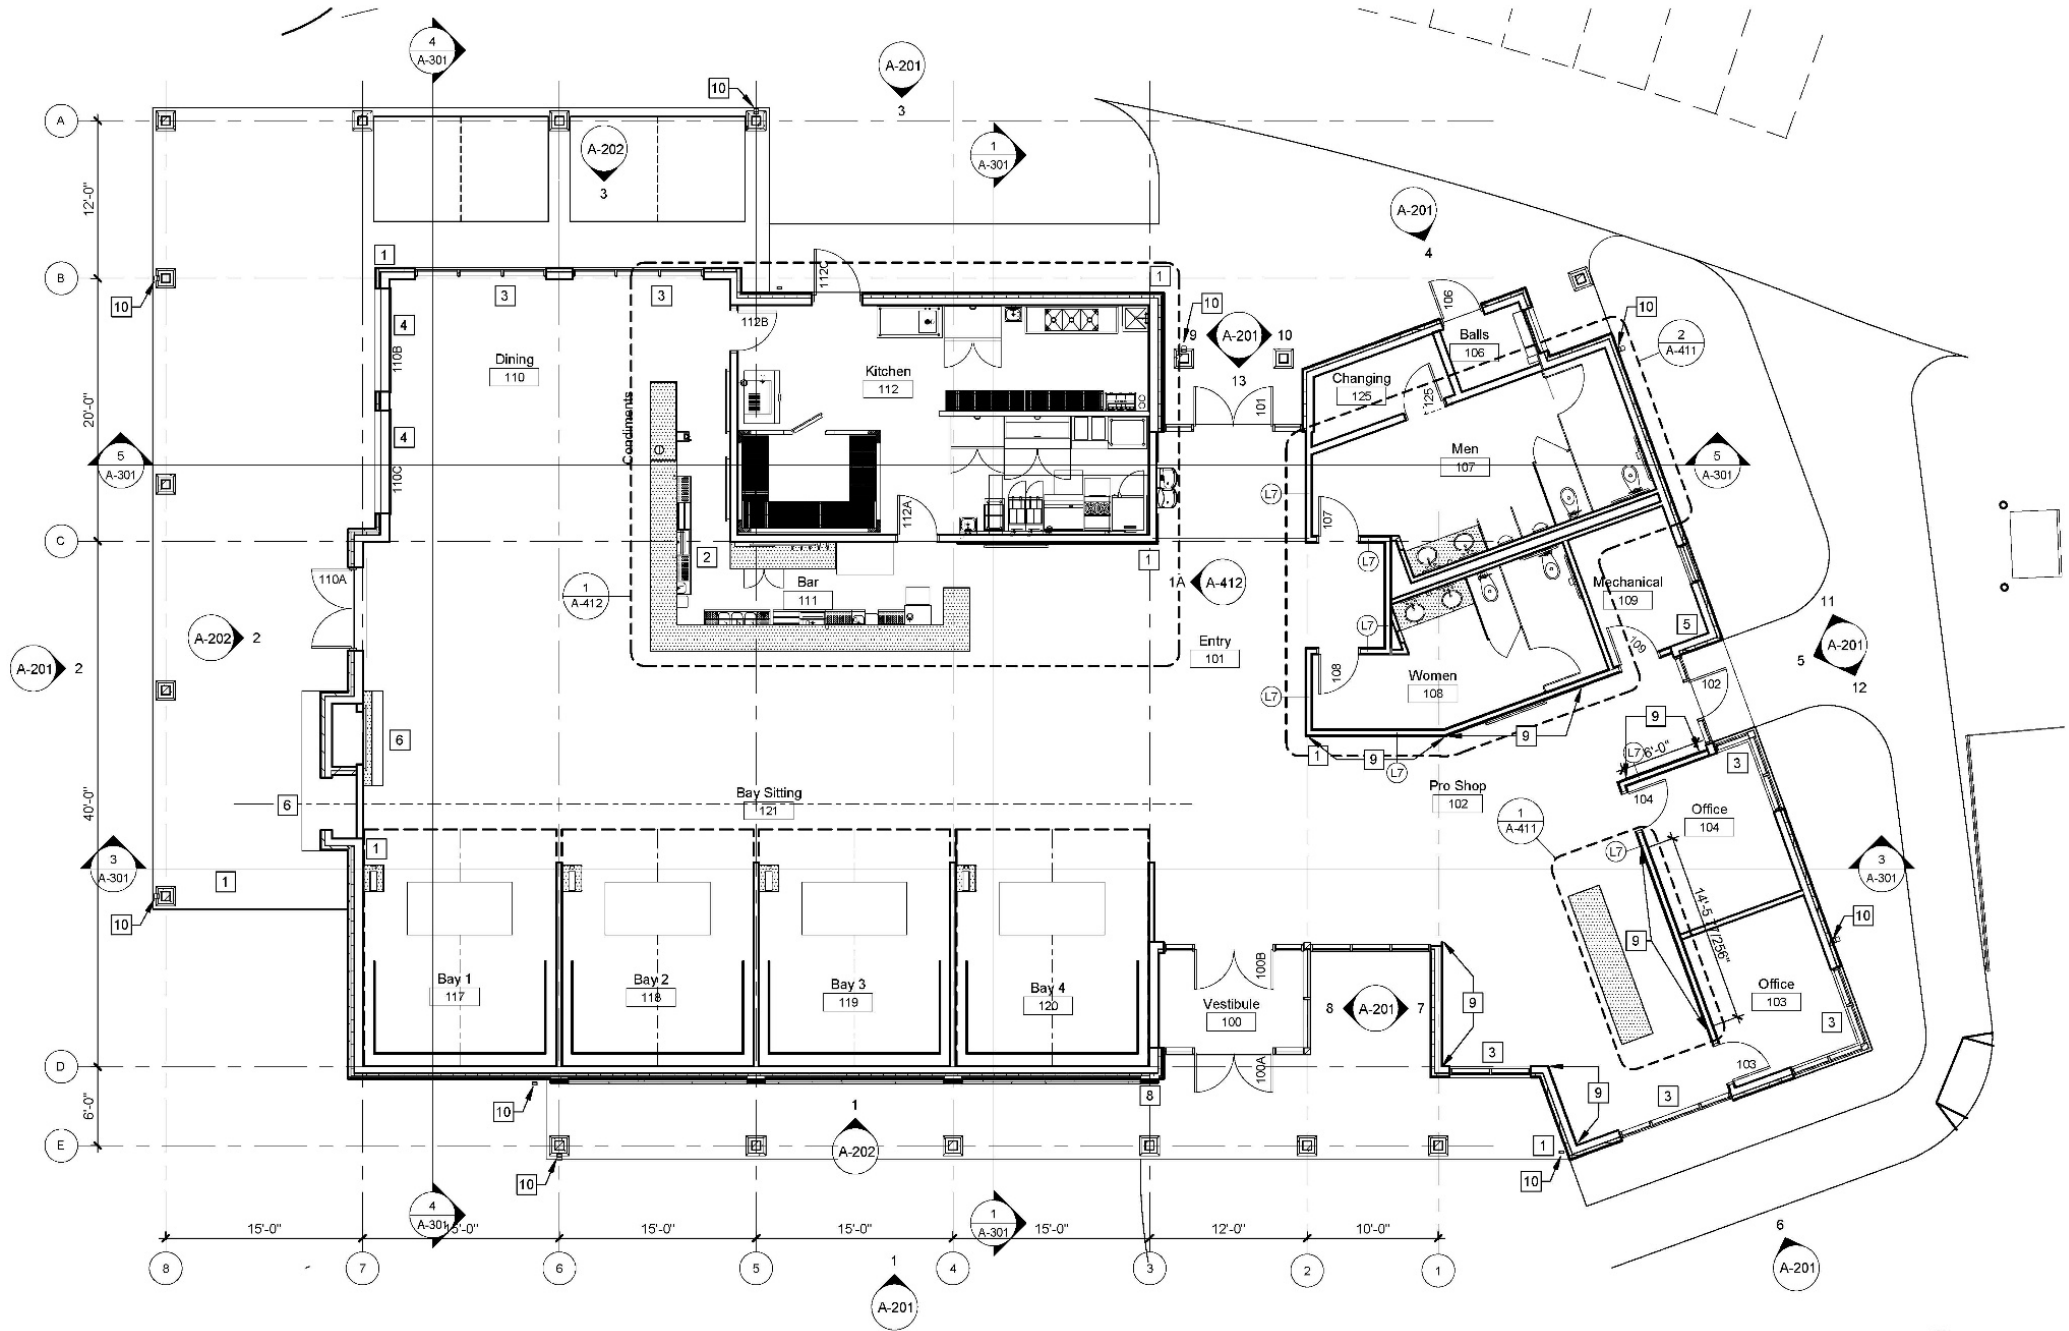

SITE PLAN &
FLOOR PLAN

3

MATERIALS

4

RENDERINGS

1

SUBMITTAL

HUDSON PARK BOARD
DOC. No. 54121101

1 ROOF PLAN
 A-112 Scale: 1/8" = 1'-0"

GENERAL NOTES - EXT ELEV

CODED NOTES - EXT ELEV

- 1 044313 18 - Adhered stone masonry veneer
- 2 073113 - Asphalt shingles
- 3 074646 - Fiber cement board and battens siding (3" battens 12" oc) with 6" trim
- 4 063613 - Sectional doors
- 5 085209 - Aluminum clad wood windows and doors
- 6 074113 16 - Standing seam metal roof panels
- 7 068888 - Wood support columns and beams
- 8 103000 - Gas fireplace insert (FP-1)

LEGEND - EXTERIOR ELEVATIONS

3 NORTH ELEVATION 4
 A-202 Scale: 1/8" = 1'-0"

2 WEST ELEVATION 4
 A-202 Scale: 1/8" = 1'-0"

1 SOUTH ELEVATION 4
 A-202 Scale: 1/8" = 1'-0"

2

SITE PLAN & FLOOR PLAN

FLAT ROOF MECHANICAL
EQUIPMENT AREA