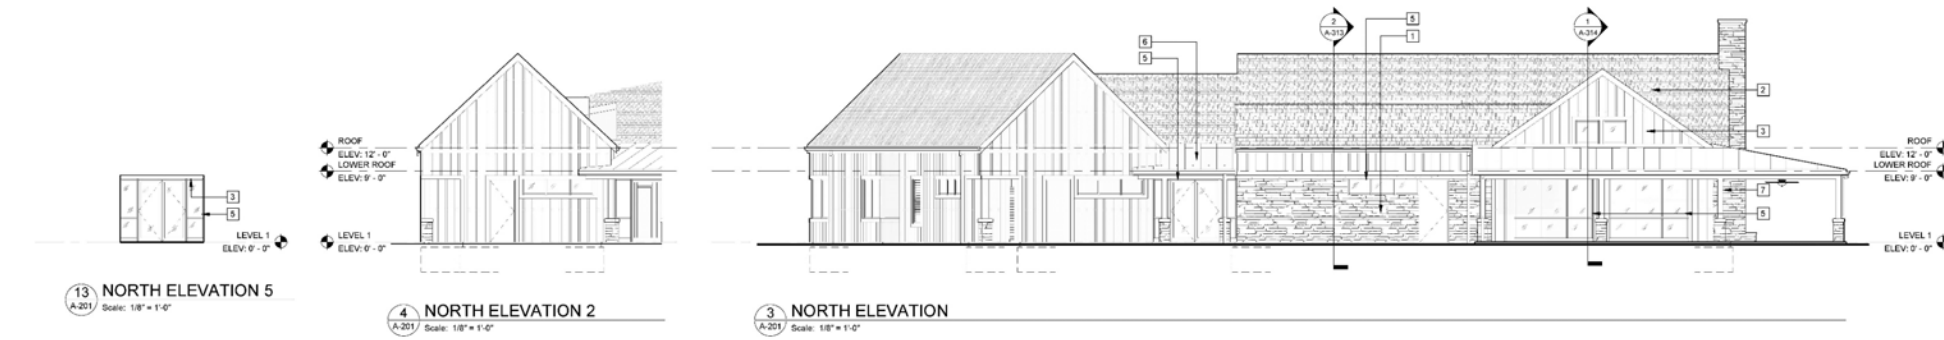

GENERAL NOTES - EXT ELEV

 # CODED NOTES - EXT ELEV

LEGEND - EXTERIOR ELEVATIONS