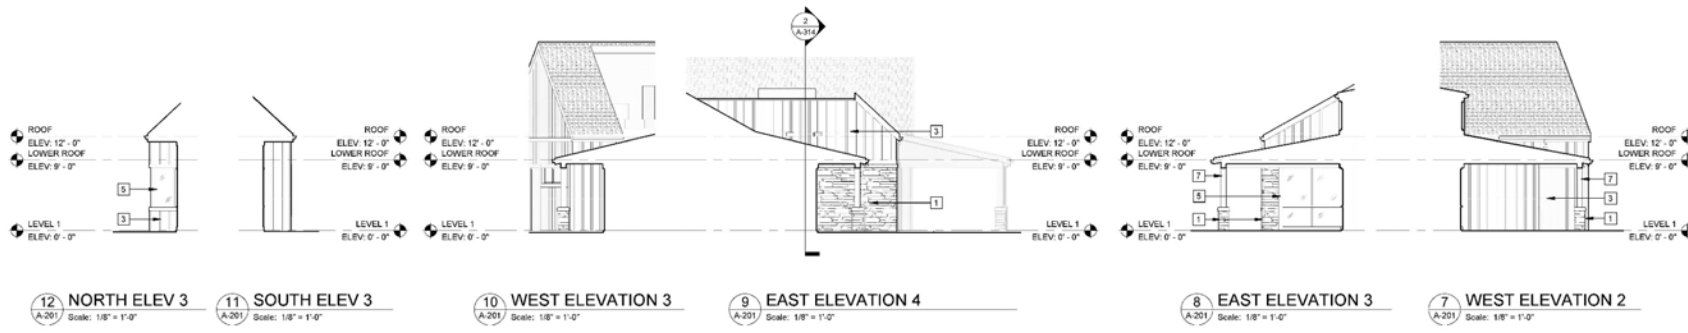

1 ROOF PLAN
A-112 Scale: 1/8" = 1'-0"