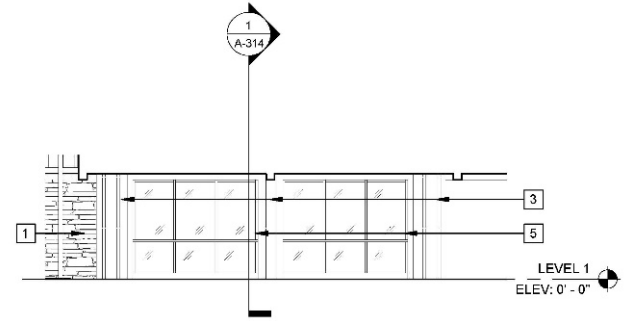

1 ROOF PLAN
 A-112 Scale: 1/8" = 1'-0"

GENERAL NOTES - EXT ELEV

CODED NOTES - EXT ELEV

- 1 044313 18 - Adhered stone masonry veneer
- 2 073113 - Asphalt shingles
- 3 074646 - Fiber cement board and battens siding (3" battens 12" oc) with 6" trim
- 4 063613 - Sectional doors
- 5 085209 - Aluminum clad wood windows and doors
- 6 074113 16 - Standing seam metal roof panels
- 7 068888 - Wood support columns and beams
- 8 103000 - Gas fireplace insert (FP-1)

LEGEND - EXTERIOR ELEVATIONS

3 NORTH ELEVATION 4
 A-202 Scale: 1/8" = 1'-0"

2 WEST ELEVATION 4
 A-202 Scale: 1/8" = 1'-0"

1 SOUTH ELEVATION 4
 A-202 Scale: 1/8" = 1'-0"

2

SITE PLAN & FLOOR PLAN

FLAT ROOF MECHANICAL
EQUIPMENT AREA