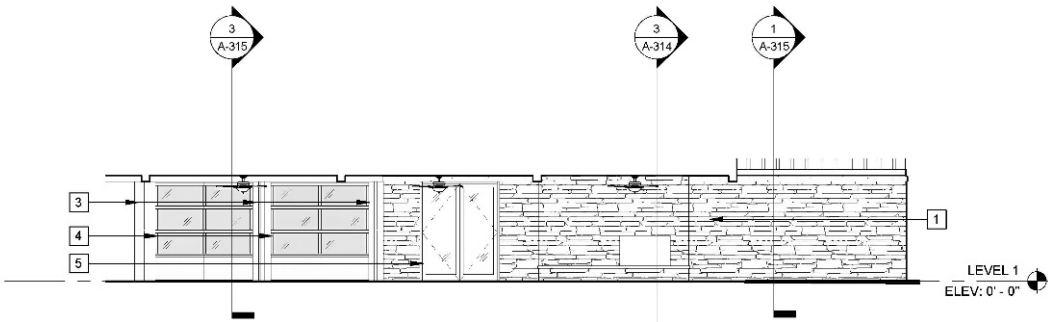

1 ROOF PLAN
 A-112 Scale: 1/8" = 1'-0"

GENERAL NOTES - EXT ELEV

CODED NOTES - EXT ELEV

- 1 044313 18 - Adhered stone masonry veneer
- 2 073113 - Asphalt shingles
- 3 074646 - Fiber cement board and battens siding (3" battens 12" oc) with 6" trim
- 4 063613 - Sectional doors
- 5 085209 - Aluminum clad wood windows and doors
- 6 074113 16 - Standing seam metal roof panels
- 7 068888 - Wood support columns and beams
- 8 103000 - Gas fireplace insert (FP-1)

LEGEND - EXTERIOR ELEVATIONS

3 NORTH ELEVATION 4
 A-202 Scale: 1/8" = 1'-0"

2 WEST ELEVATION 4
 A-202 Scale: 1/8" = 1'-0"

1 SOUTH ELEVATION 4
 A-202 Scale: 1/8" = 1'-0"

2

SITE PLAN & FLOOR PLAN

FLAT ROOF MECHANICAL
EQUIPMENT AREA