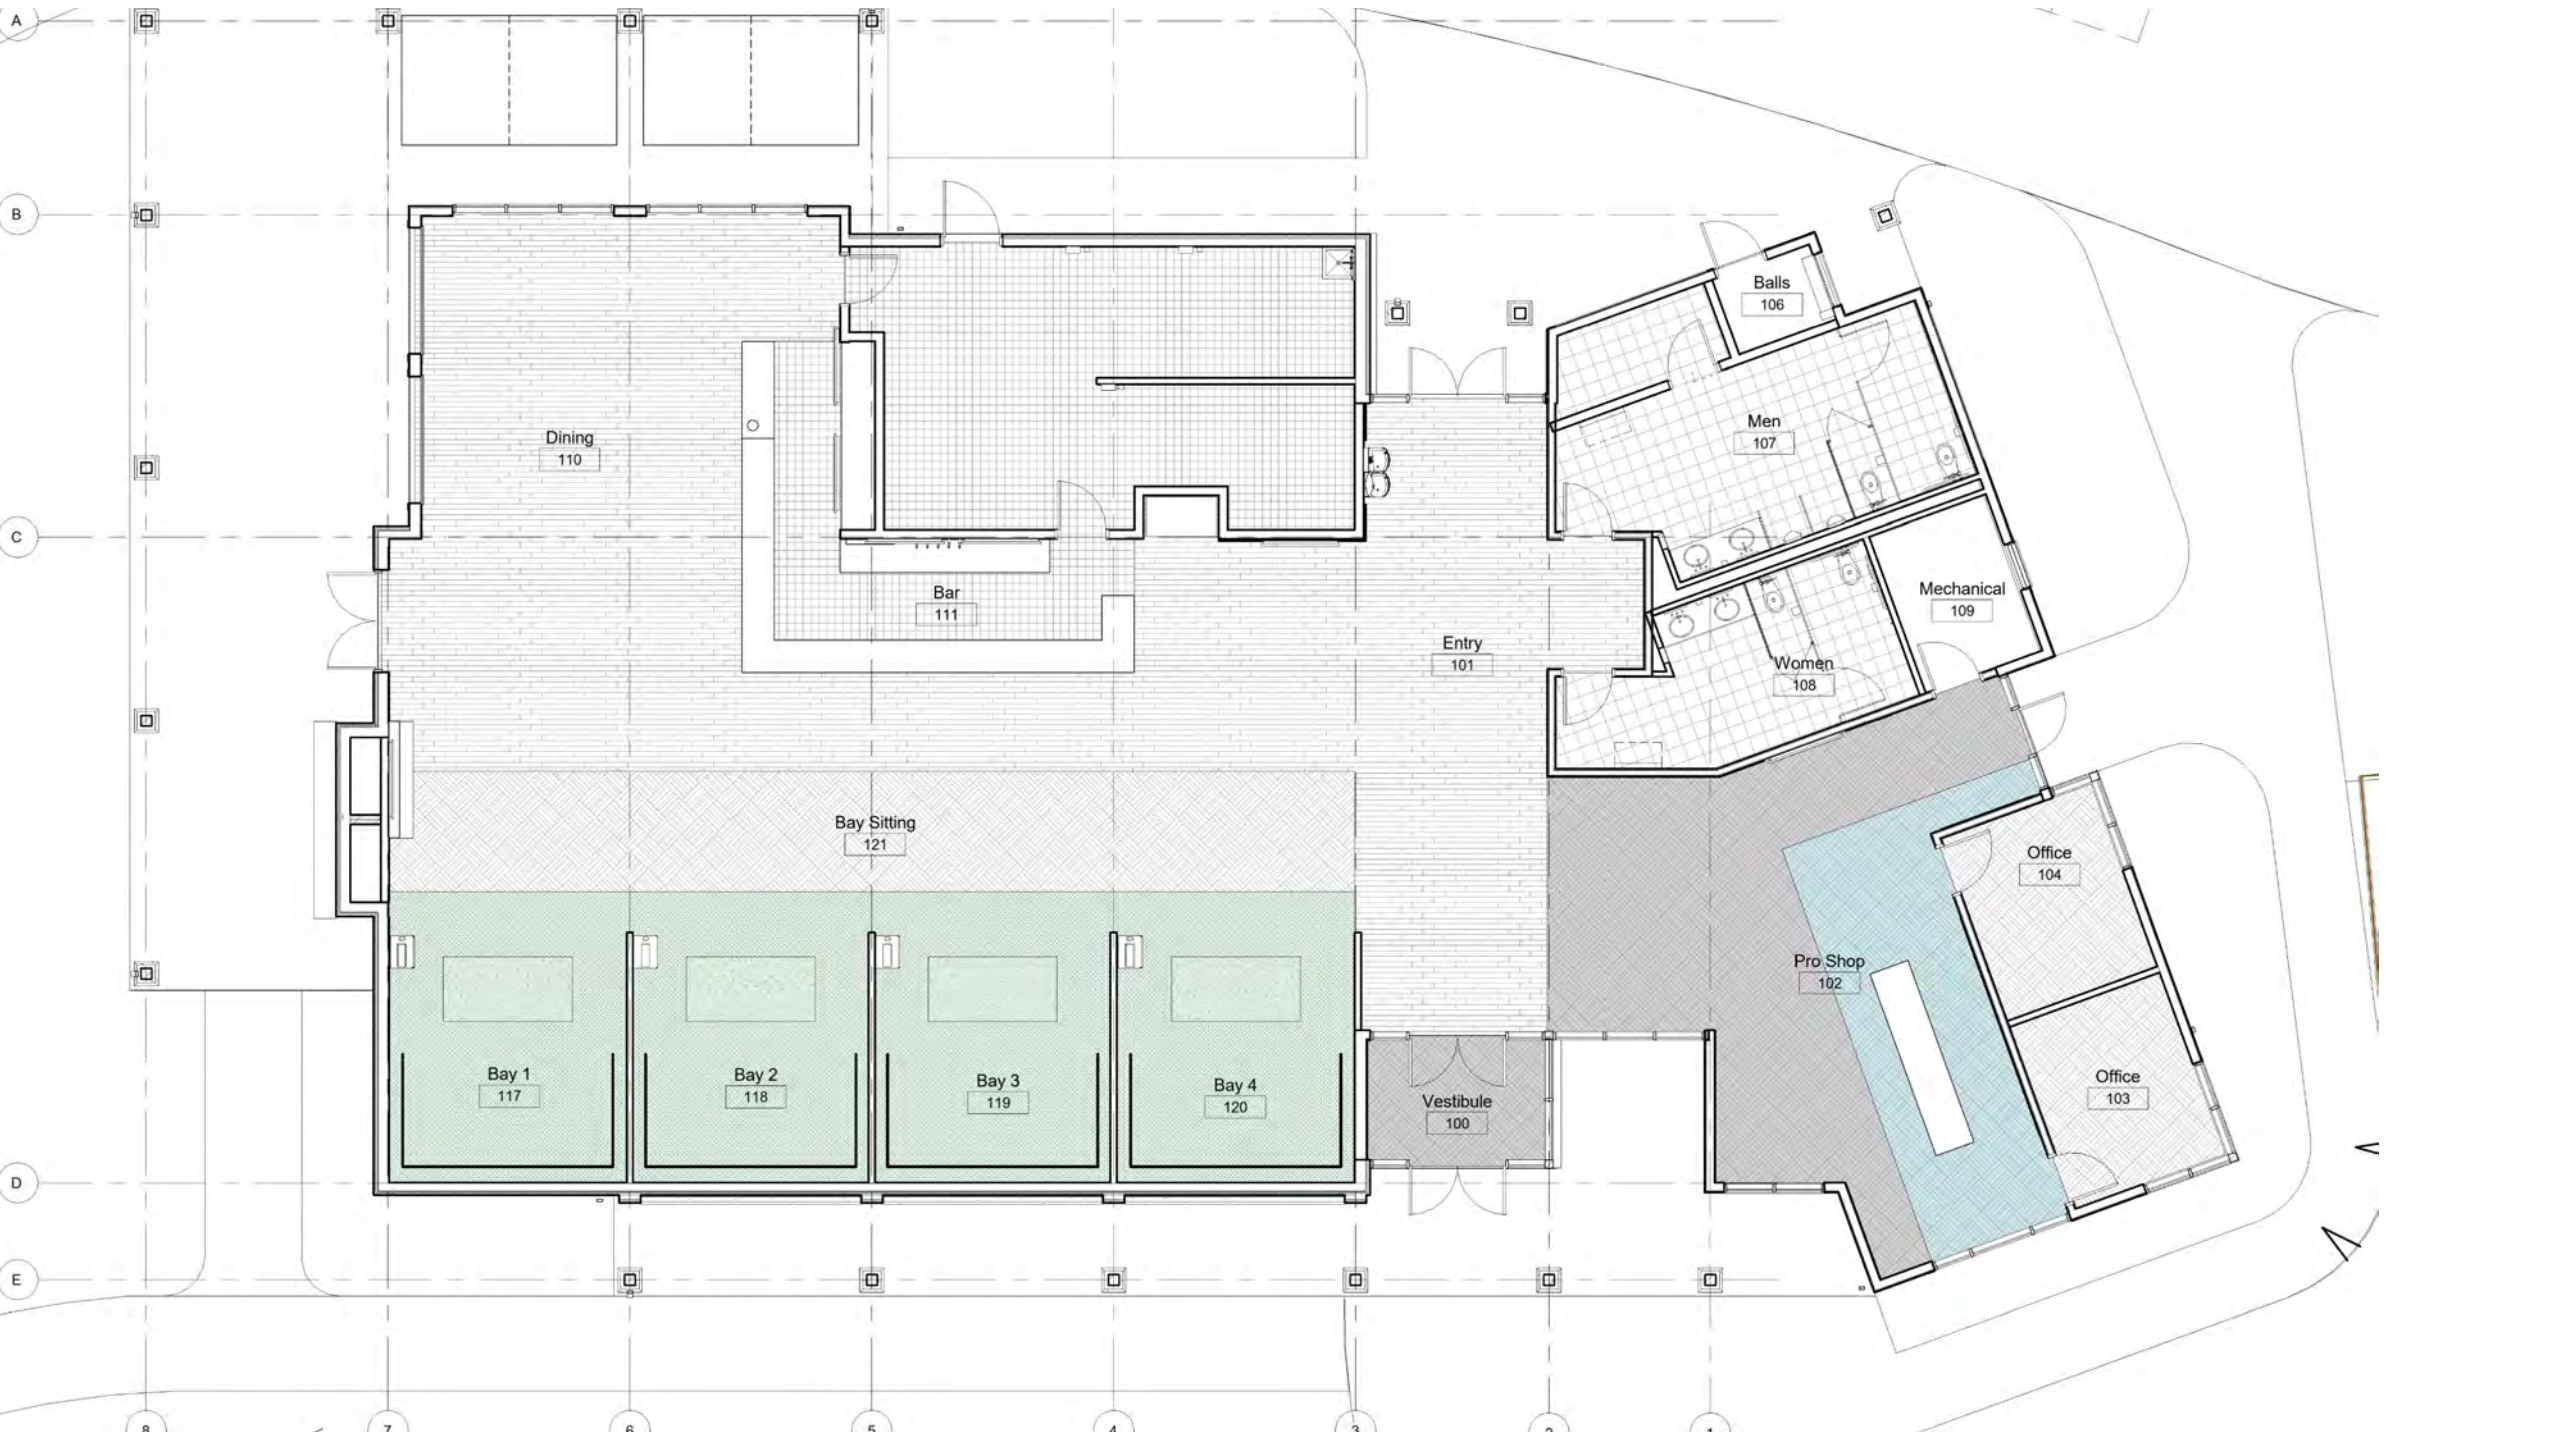

1 ROOF PLAN
 A-112 Scale: 1/8" = 1'-0"

GENERAL NOTES - EXT ELEV

CODED NOTES - EXT ELEV

- 1 044313 18 - Adhered stone masonry veneer
- 2 073113 - Asphalt shingles
- 3 074646 - Fiber cement board and battens siding (3" battens 12" oc) with 6" trim
- 4 063613 - Sectional doors
- 5 085209 - Aluminum clad wood windows and doors
- 6 074113 16 - Standing seam metal roof panels
- 7 068888 - Wood support columns and beams
- 8 103000 - Gas fireplace insert (FP-1)

LEGEND - EXTERIOR ELEVATIONS

3 NORTH ELEVATION 4
 A-202 Scale: 1/8" = 1'-0"

2 WEST ELEVATION 4
 A-202 Scale: 1/8" = 1'-0"

1 SOUTH ELEVATION 4
 A-202 Scale: 1/8" = 1'-0"

2

SITE PLAN & FLOOR PLAN

FLAT ROOF MECHANICAL
EQUIPMENT AREA