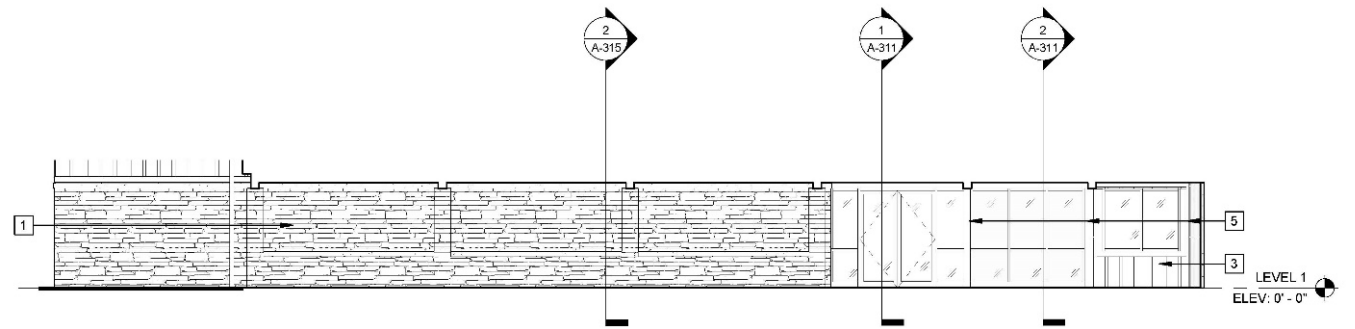

1 ROOF PLAN
 A-112 Scale: 1/8" = 1'-0"

GENERAL NOTES - EXT ELEV

CODED NOTES - EXT ELEV

- 1 044313 18 - Adhered stone masonry veneer
- 2 073113 - Asphalt shingles
- 3 074646 - Fiber cement board and battens siding (3" battens 12" oc) with 6" trim
- 4 063613 - Sectional doors
- 5 085209 - Aluminum clad wood windows and doors
- 6 074113 16 - Standing seam metal roof panels
- 7 068888 - Wood support columns and beams
- 8 103000 - Gas fireplace insert (FP-1)

LEGEND - EXTERIOR ELEVATIONS

3 NORTH ELEVATION 4
 A-202 Scale: 1/8" = 1'-0"

2 WEST ELEVATION 4
 A-202 Scale: 1/8" = 1'-0"

1 SOUTH ELEVATION 4
 A-202 Scale: 1/8" = 1'-0"

2

SITE PLAN & FLOOR PLAN

FLAT ROOF MECHANICAL
EQUIPMENT AREA