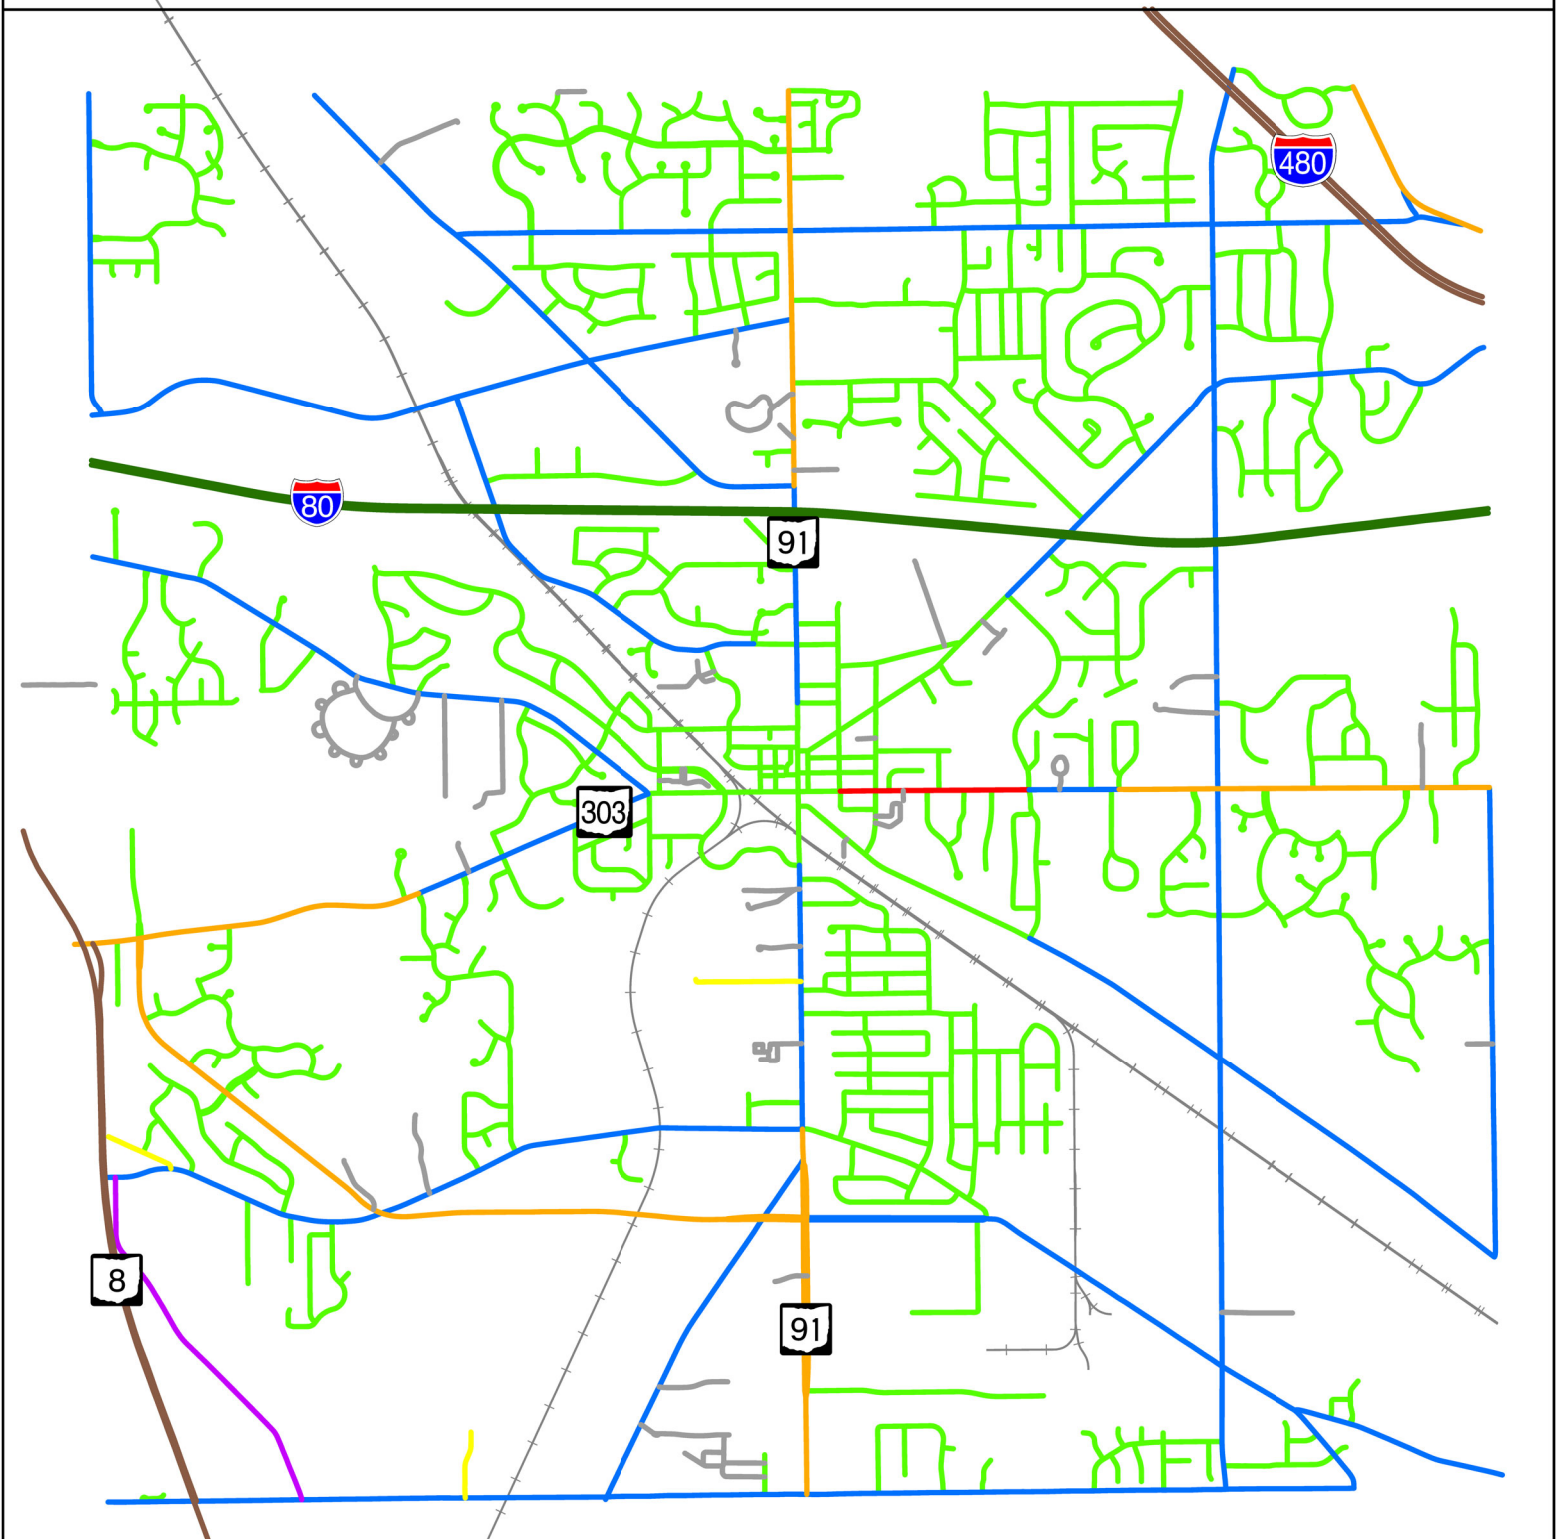

Speed Limits

Speed Limit	Color
25 mph	Green
30 mph	Red
35 mph	Blue
40 mph	Purple
45 mph	Orange
65 mph	Brown
70 mph	Dark Green
Private	Grey
Unmarked	Yellow