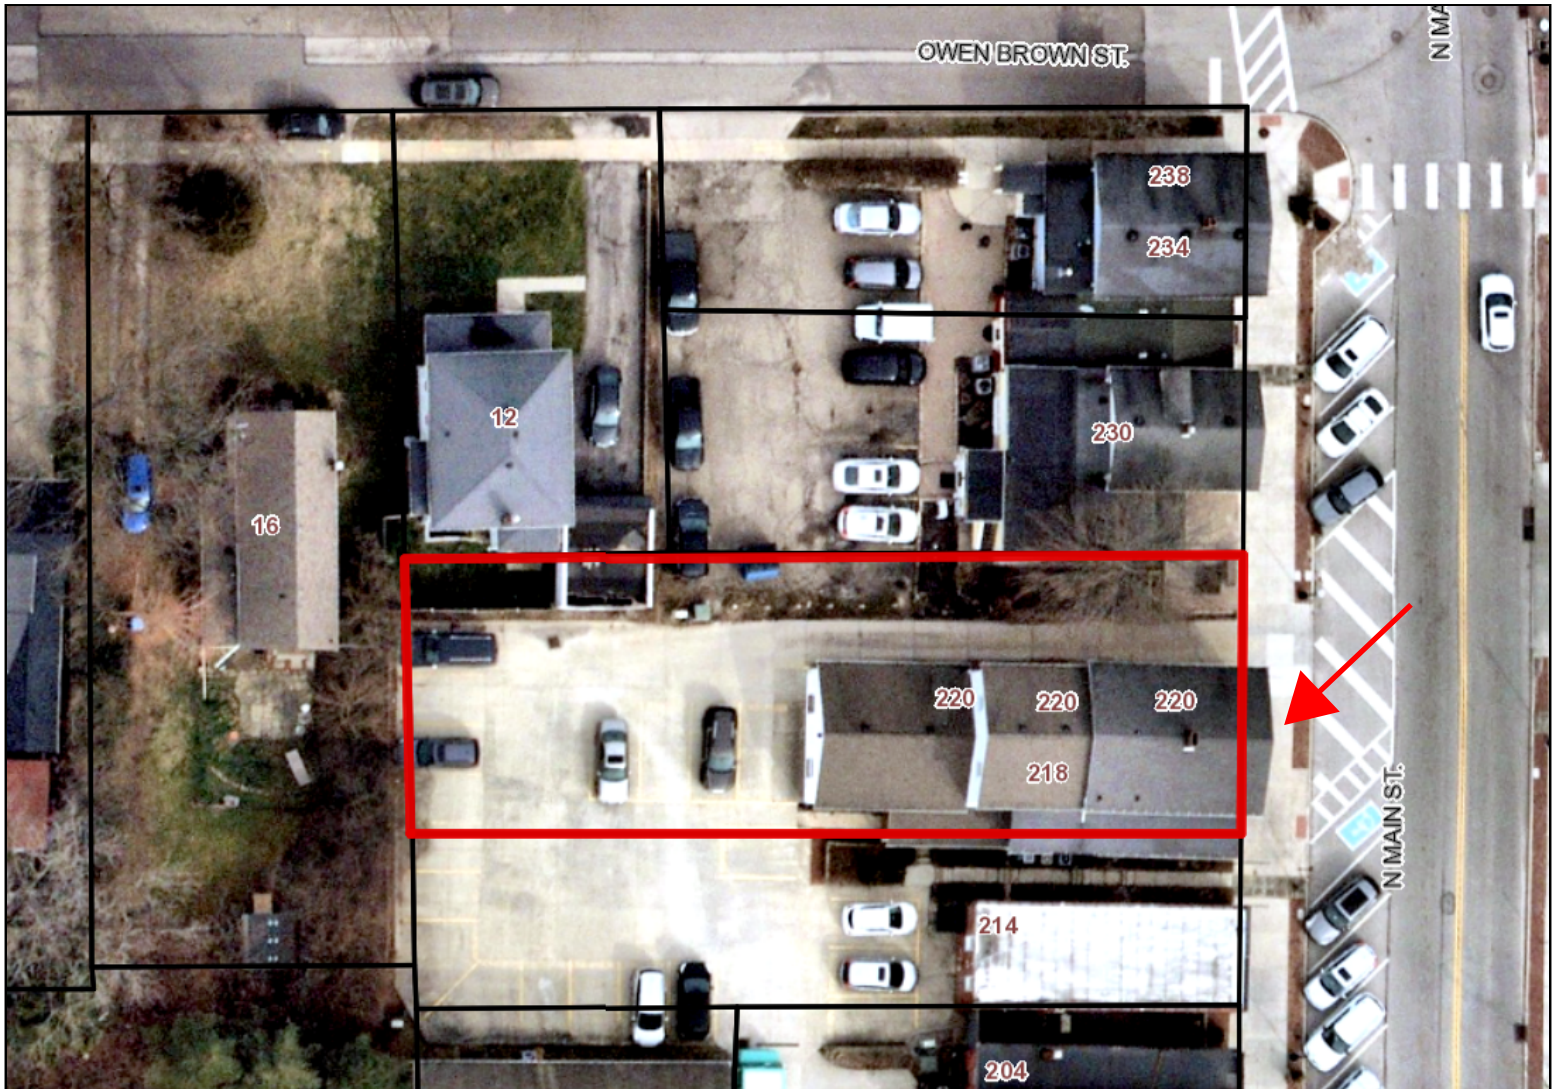

Site Plan

Detailed Explanation*

Sign will go on front of building above windows where the existing sign backing from Ohio Organics (Previous tenant) is located.

2 Over Front of Windows

Placement: Sign will be mounted above front exterior windows. New proposed sign to match existing size and placement. It will have 2 layers: First layer of solid green, second layer with logo & title. Both will be made out of MDO Board.

Dimensions: Green Backing: 9' 10" x 1' 9"
Logo Sign: 9' 6" x 1' 5"
Spacers: 2" x 2"

Quantity: 1

Materials: MDO Board

Color: Background (beige/taupe): #d6c5ae
Text, Logo, Backing (dark ink): #3c362f

220 N. Main Street
Hudson, OH 44236

Front Entrance