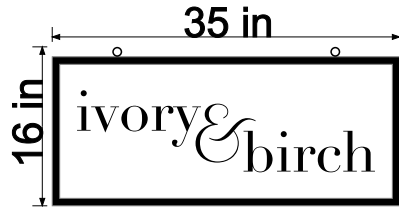

Sign Function:

## Projecting Sign

Qty: 1, double sided  
Material: 2" thick HDU  
matte white background  
and raised matte  
black border and letters.  
Secured to existing sign bracket  
with embedded eye-screws  
and S-hooks.

This sign is the same  
size and height off the  
ground as the pre-existing  
Francescas sign.

This is a color rendering of the design. Please note the colors are for viewing purposes ONLY. Actual colors will be different from the colors shown. Changes to the design may result in additional charges.