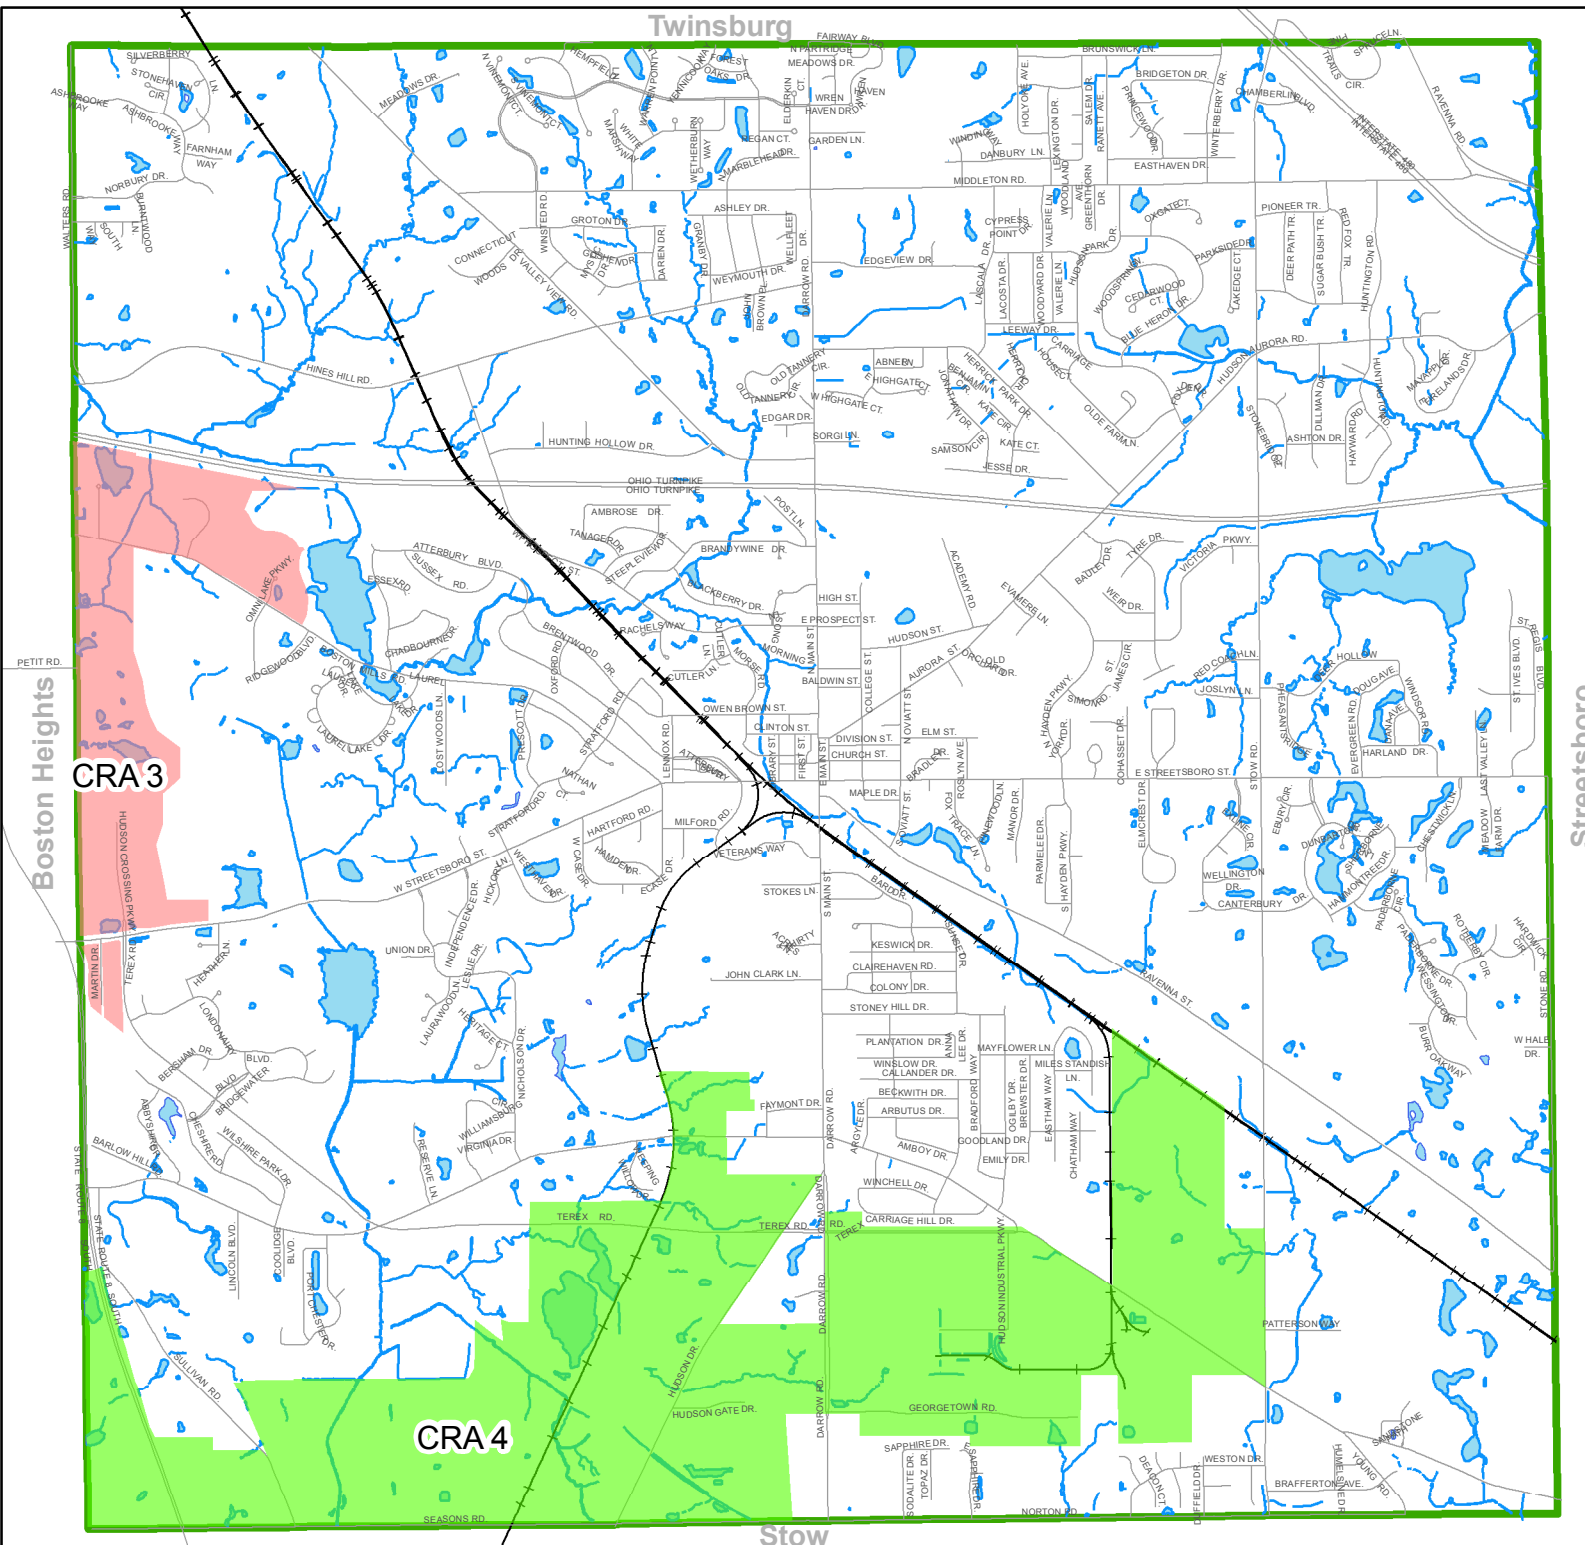

City of Hudson CRA Map

Legend

Hudson CRAs

- CRA 3
- CRA 4
- Roads
- Railroads
- Rivers & Streams
- Lakes & Ponds
- Hudson Boundary

Map Compiled: March 2010

DISCLAIMER:

City of Hudson, Ohio
GIS Division

Twinsburg

Stow

Boston Heights

Streetsboro

CRA 3

CRA 4