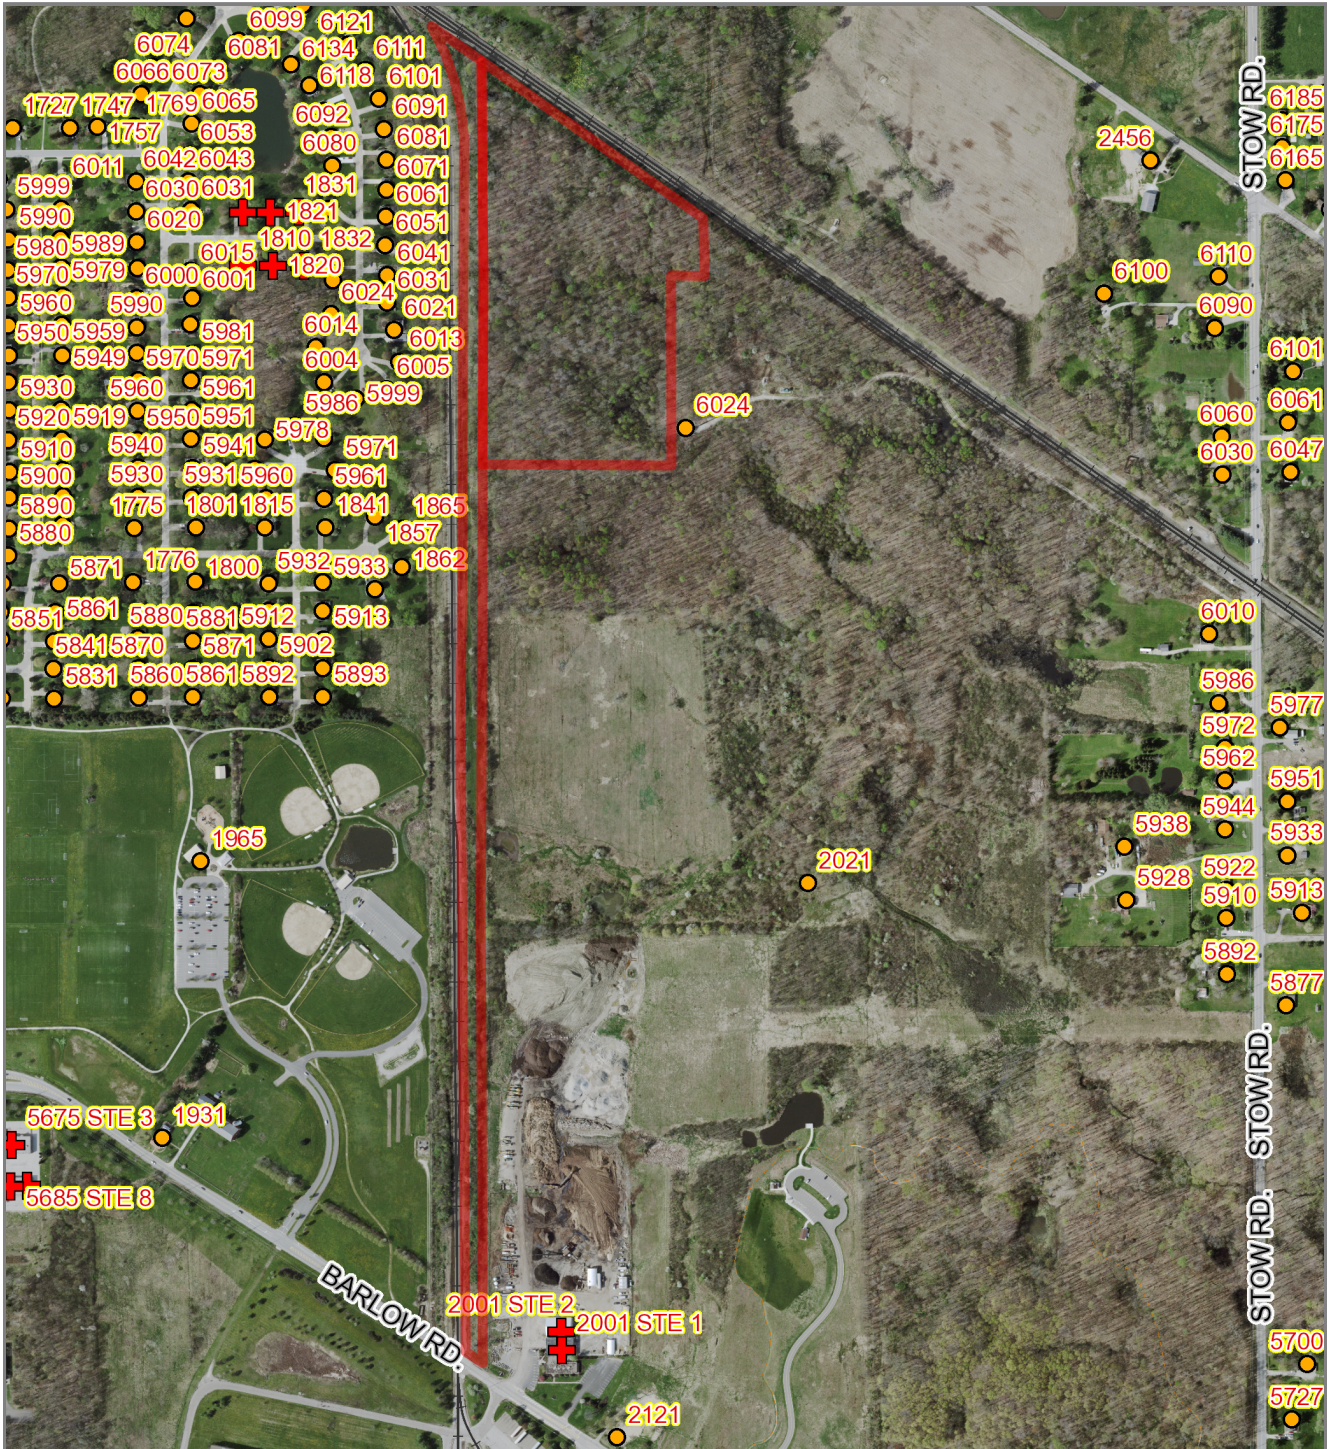

# Hudson, OH

1 Brown Farms One LLC STOW RD	2 Brown Farms One LLC YELLOW LAKE RD
----------------------------------	---

Disclaimer: Map and parcel data are believed to be accurate, but accuracy is not guaranteed. This is not a legal document and should not be substituted for a title search, appraisal, survey, or for zoning verification.

Map Scale  
1 inch = 667 feet  
2/14/2020

Zoom to	Owner Name	Parcel ID	Owner Address	Site Address	Owner City	Owner State	Phone	Legal Description	Area	NumOcc	No. Utility Accounts	Sewer Provider	Water Owner	Electric Provider	Account Number	Council Ward	ownzip	Water_Rate	WaterTap	OBJECTID
	Brown Farm Two LLC	3100004	34 WELLGATE DR	285 SEASONS RD	HUDSON	OH		LOT 1 N OF RE LOC SEASONS RD 6.090A LESS PT FOR RD 7-WL FARM DIST	5.80	No Addresses Exist in the Master Address List for this Parcel	No Account Information	NA	NA	NA	NA	Ward 2	44236	NA	NA	25914709
	Brown Sheryl J Trustee	3009208	34 WELLGATE DR	AKRON CLEVELAND RD	HUDSON	OH		LOT 11 W OF INTERSTATE FARM DIST	27.42	No Addresses Exist in the Master Address List for this Parcel	No Account Information	NA	NA	NA	NA	Ward 2	44236	NA	NA	25914323
	Brown Farms Two LLC	3004417	34 WELLGATE DR	SULLIVAN RD	HUDSON	OH		LOT 1 TRIA SW OF INTERSTATE FARM DIST	3.69	No Addresses Exist in the Master Address List for this Parcel	No Account Information	NA	NA	NA	NA	Ward 2	44236	NA	NA	25914156