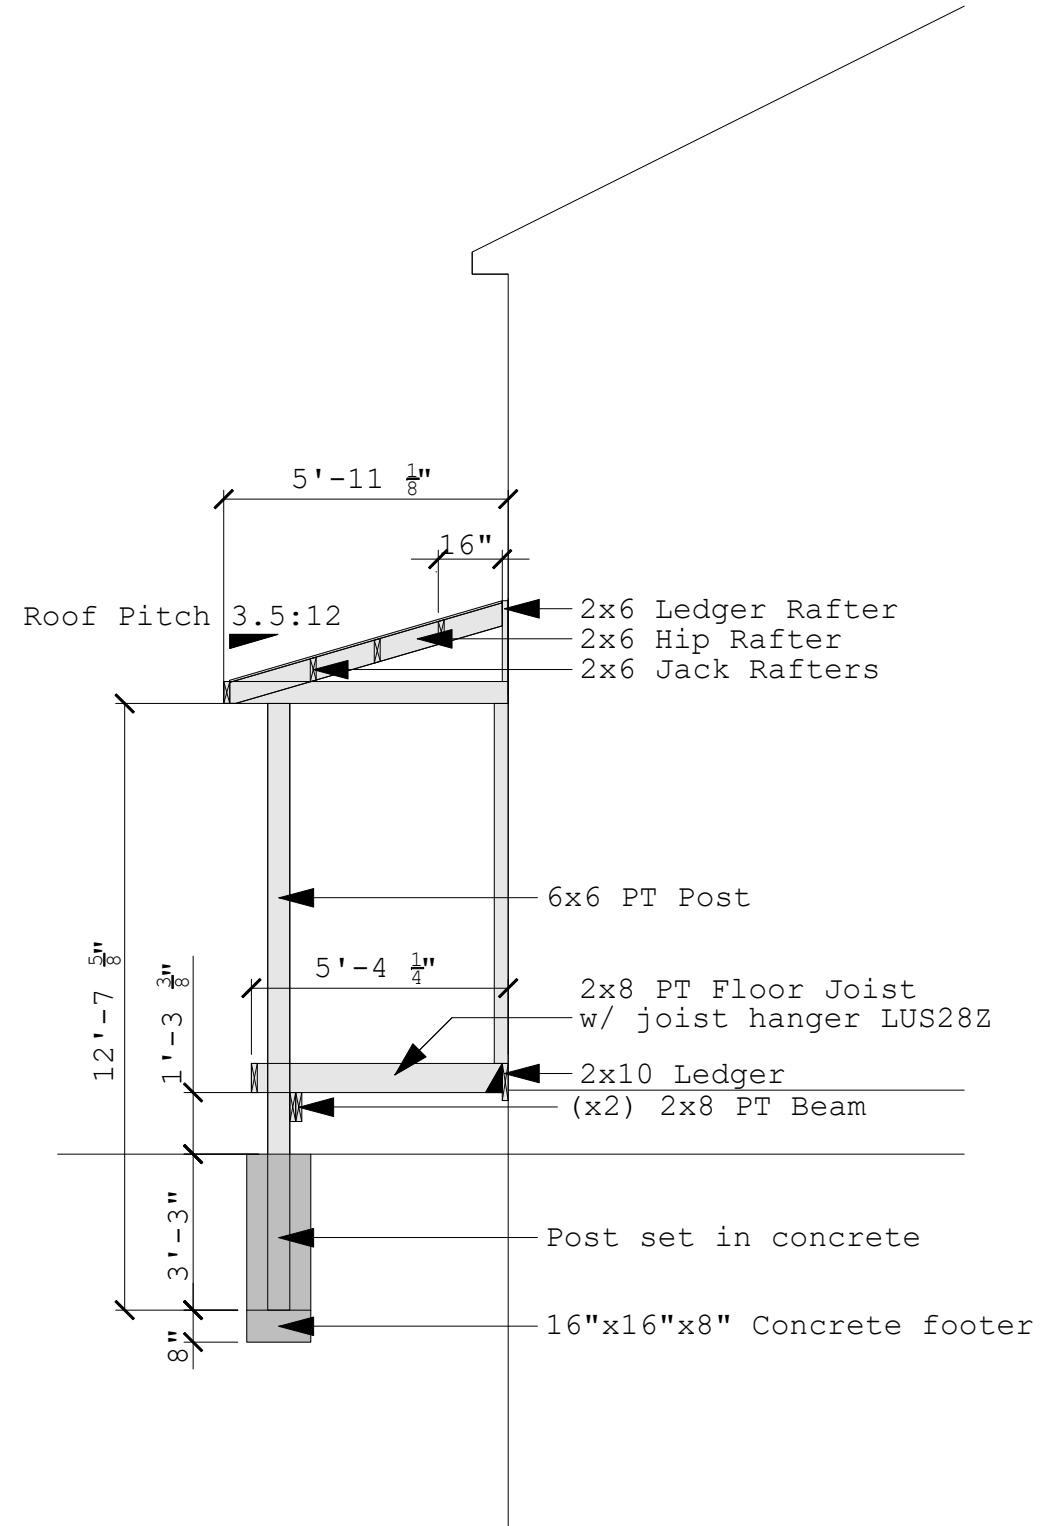

0 5' 10' 20' 30' 40'

1" = 20'

Site Plan
7936 Winterberry Dr, Hudson, OH 44236
Date: 05/11/2026
Drawn by: ACP

A0.1

Side Elevation & Framing Section
 7936 Winterberry Dr, Hudson, OH 44236
 Date: 05/11/2026
 Drawn by: ACP

1/4" = 1'-0"

Back to Map