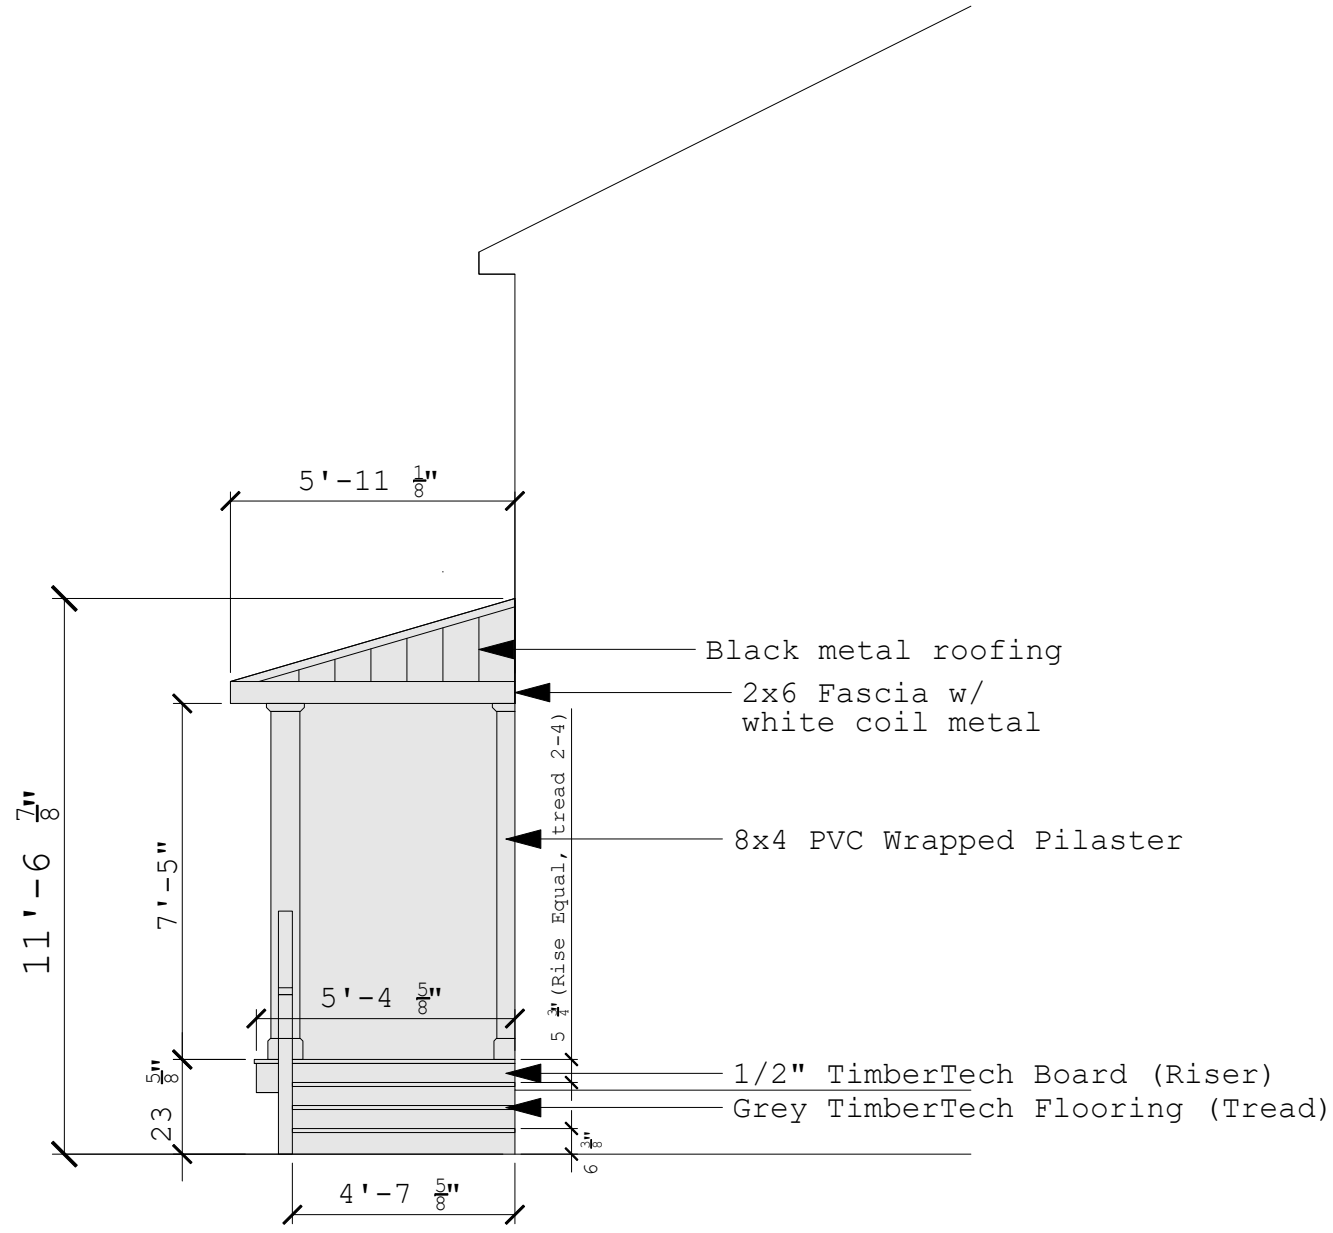

0 5' 10' 20' 30' 40'

1" = 20'

Site Plan
7936 Winterberry Dr, Hudson, OH 44236
Date: 05/11/2026
Drawn by: ACP

A0.1

Side Elevation & Framing Section
 7936 Winterberry Dr, Hudson, OH 44236
 Date: 05/11/2026
 Drawn by: ACP

1/4" = 1'-0"

Back to Map