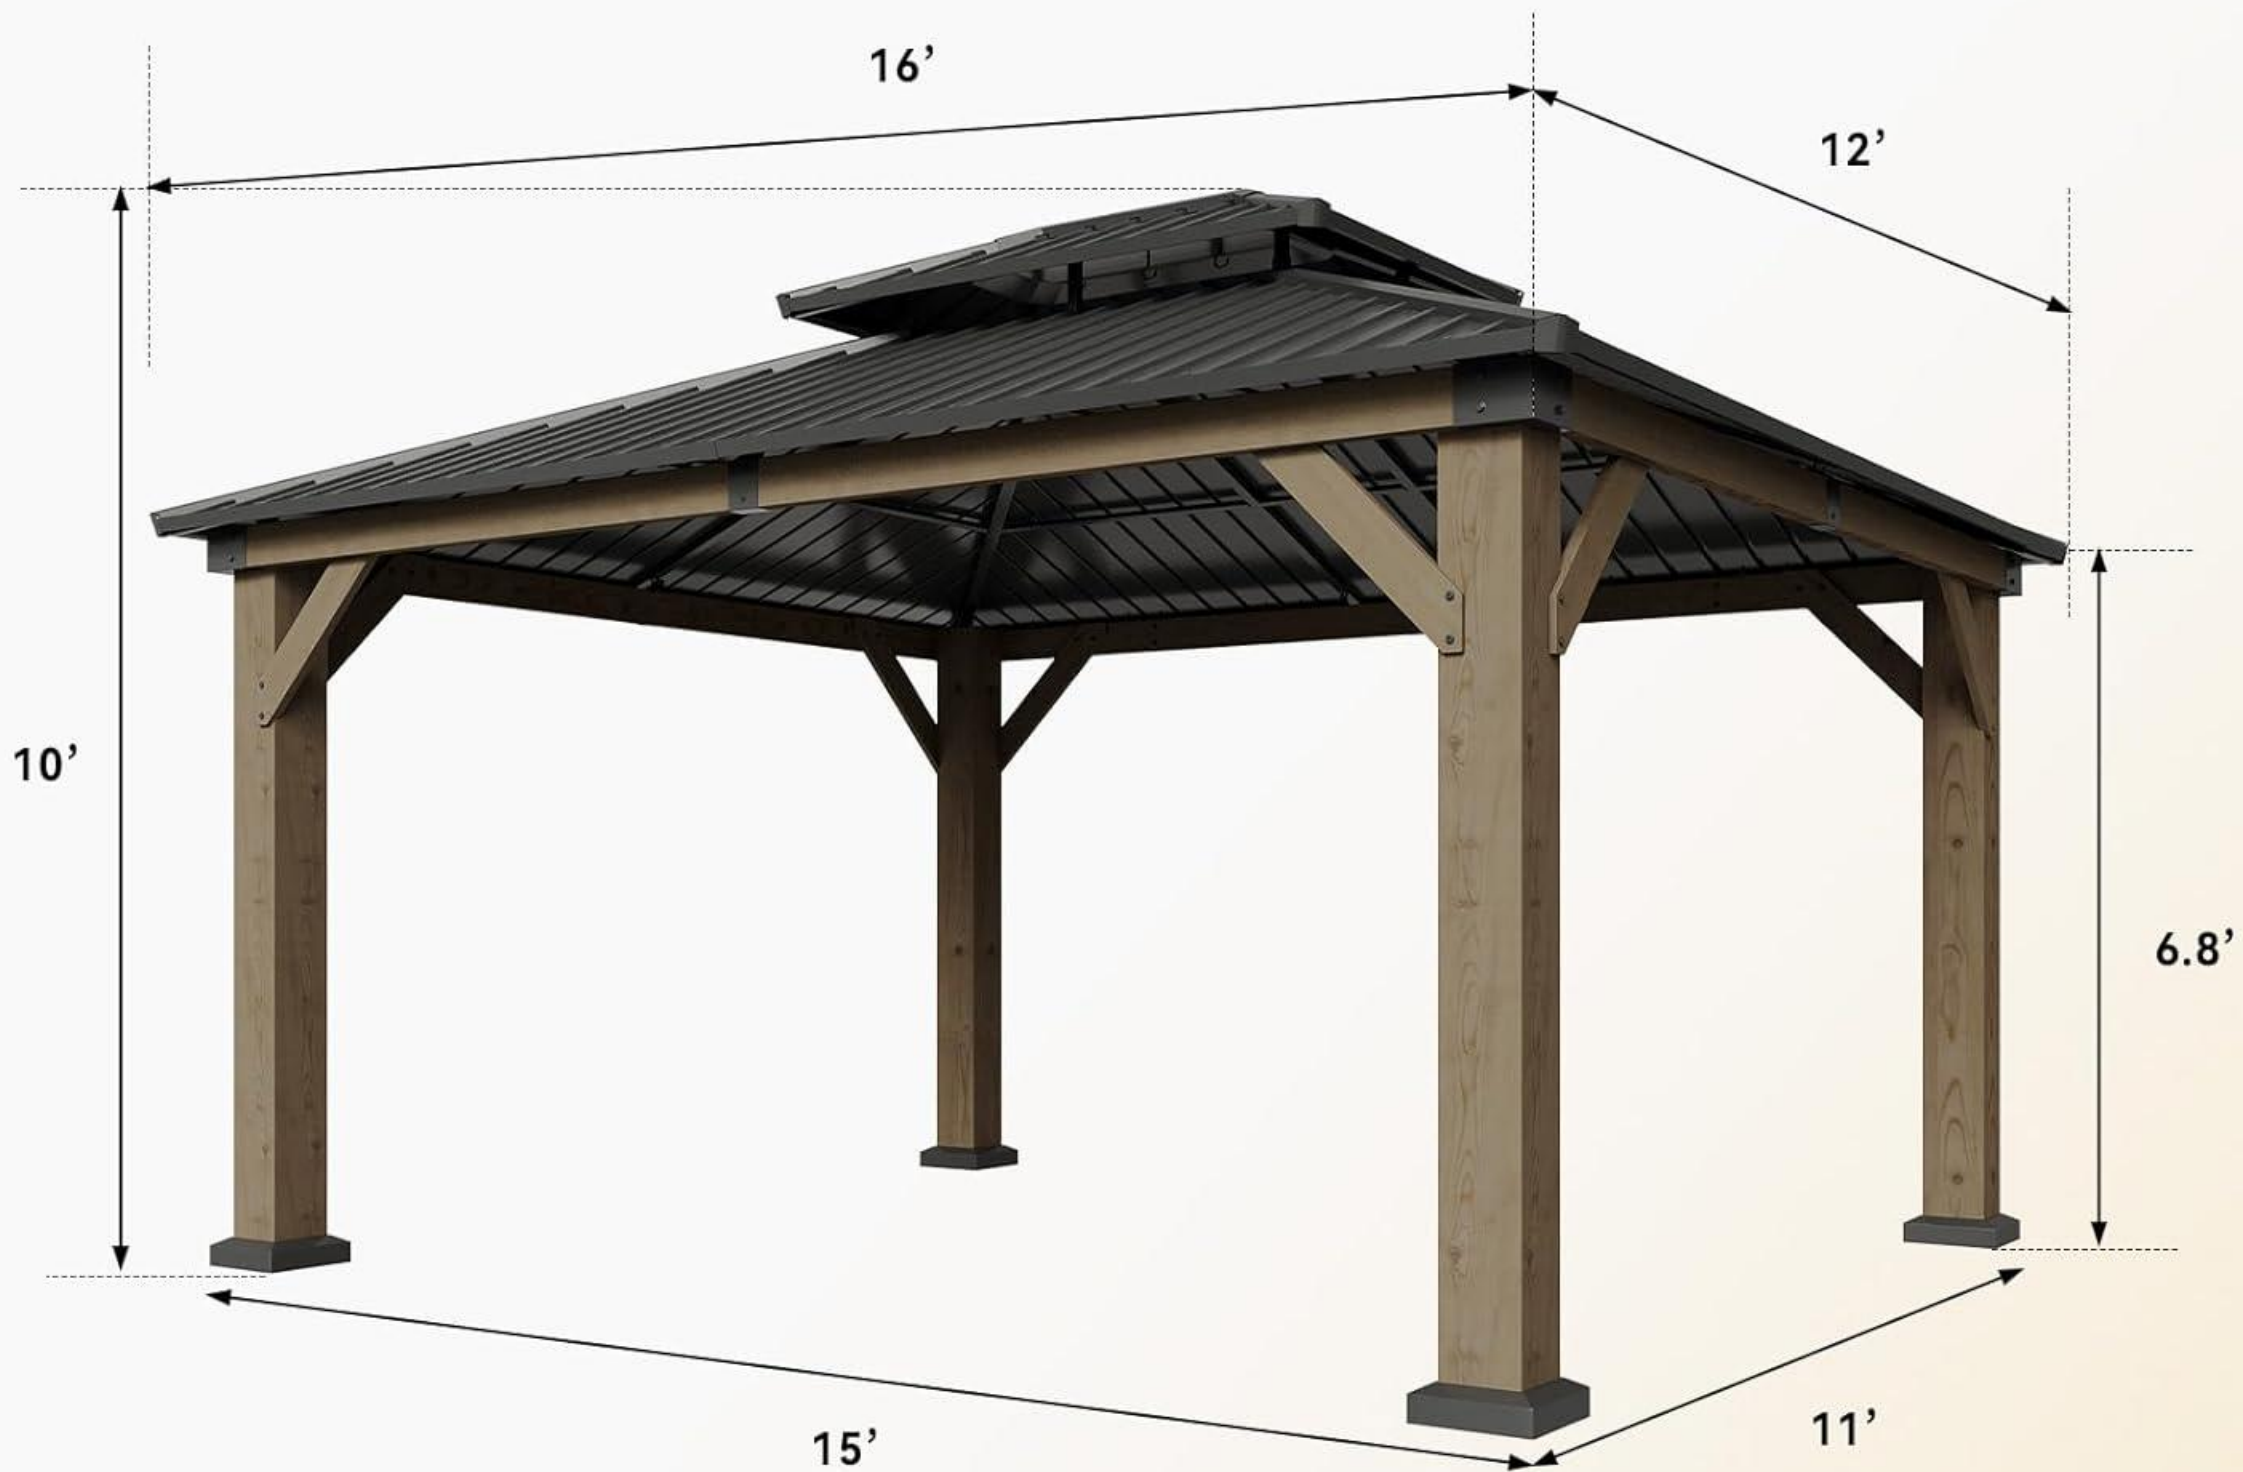

DWG NO.	<h1>Lenhart Patio</h1>	A4
SCALE: 1"=20'		SHEET 1 OF 1

aoxin

PRODUCT SIZE

6 packages

16×12 FT